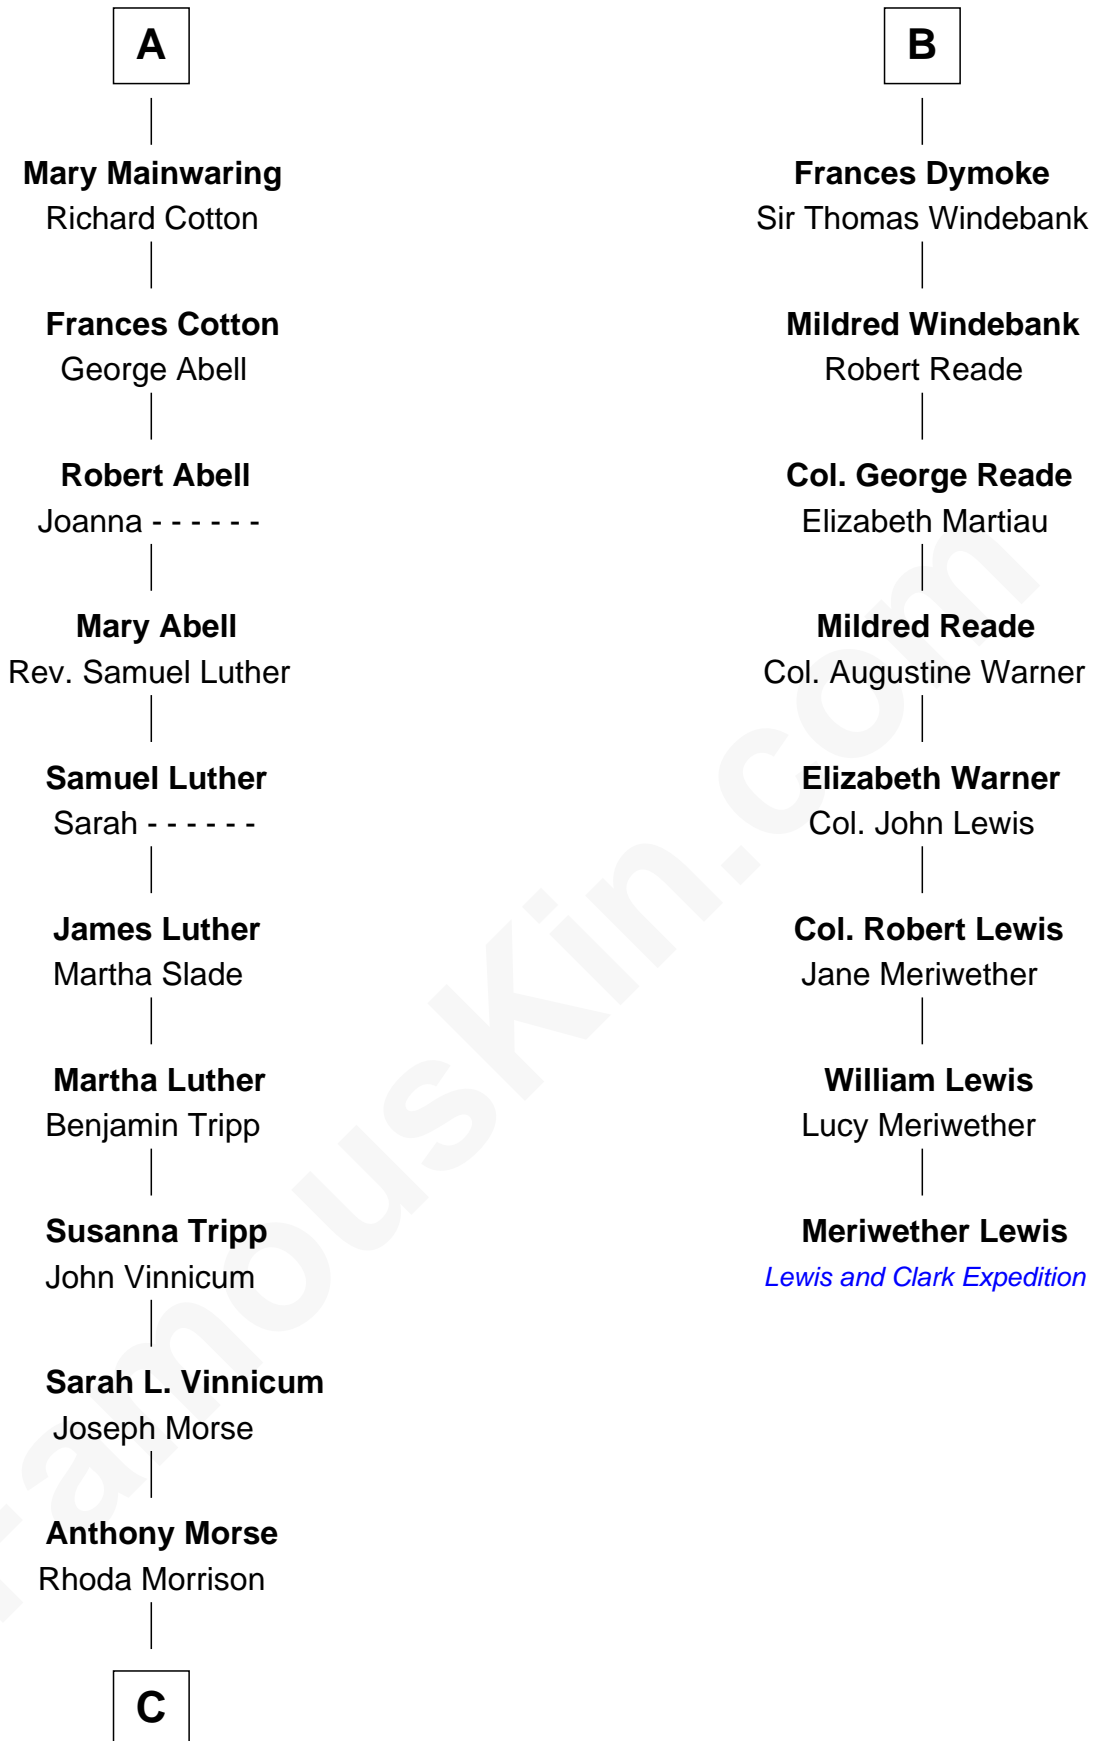

FamousKin.com Relationship Chart of

Lizzie Borden

Accused Murderess

14th cousin 4 times removed of

Meriwether Lewis

Lewis and Clark Expedition

Sir Thomas de Beauchamp

Katherine de Mortimer

Sir Thomas Dymoke

Sir Robert Dymoke

Ann Sparrow

Sir Edward Dymoke

Anne Talboys

B

C

—
Sarah Anthony Morse
Andrew Jackson Borden

—
Lizzie Borden
Accused Murderess

FamousKin.com