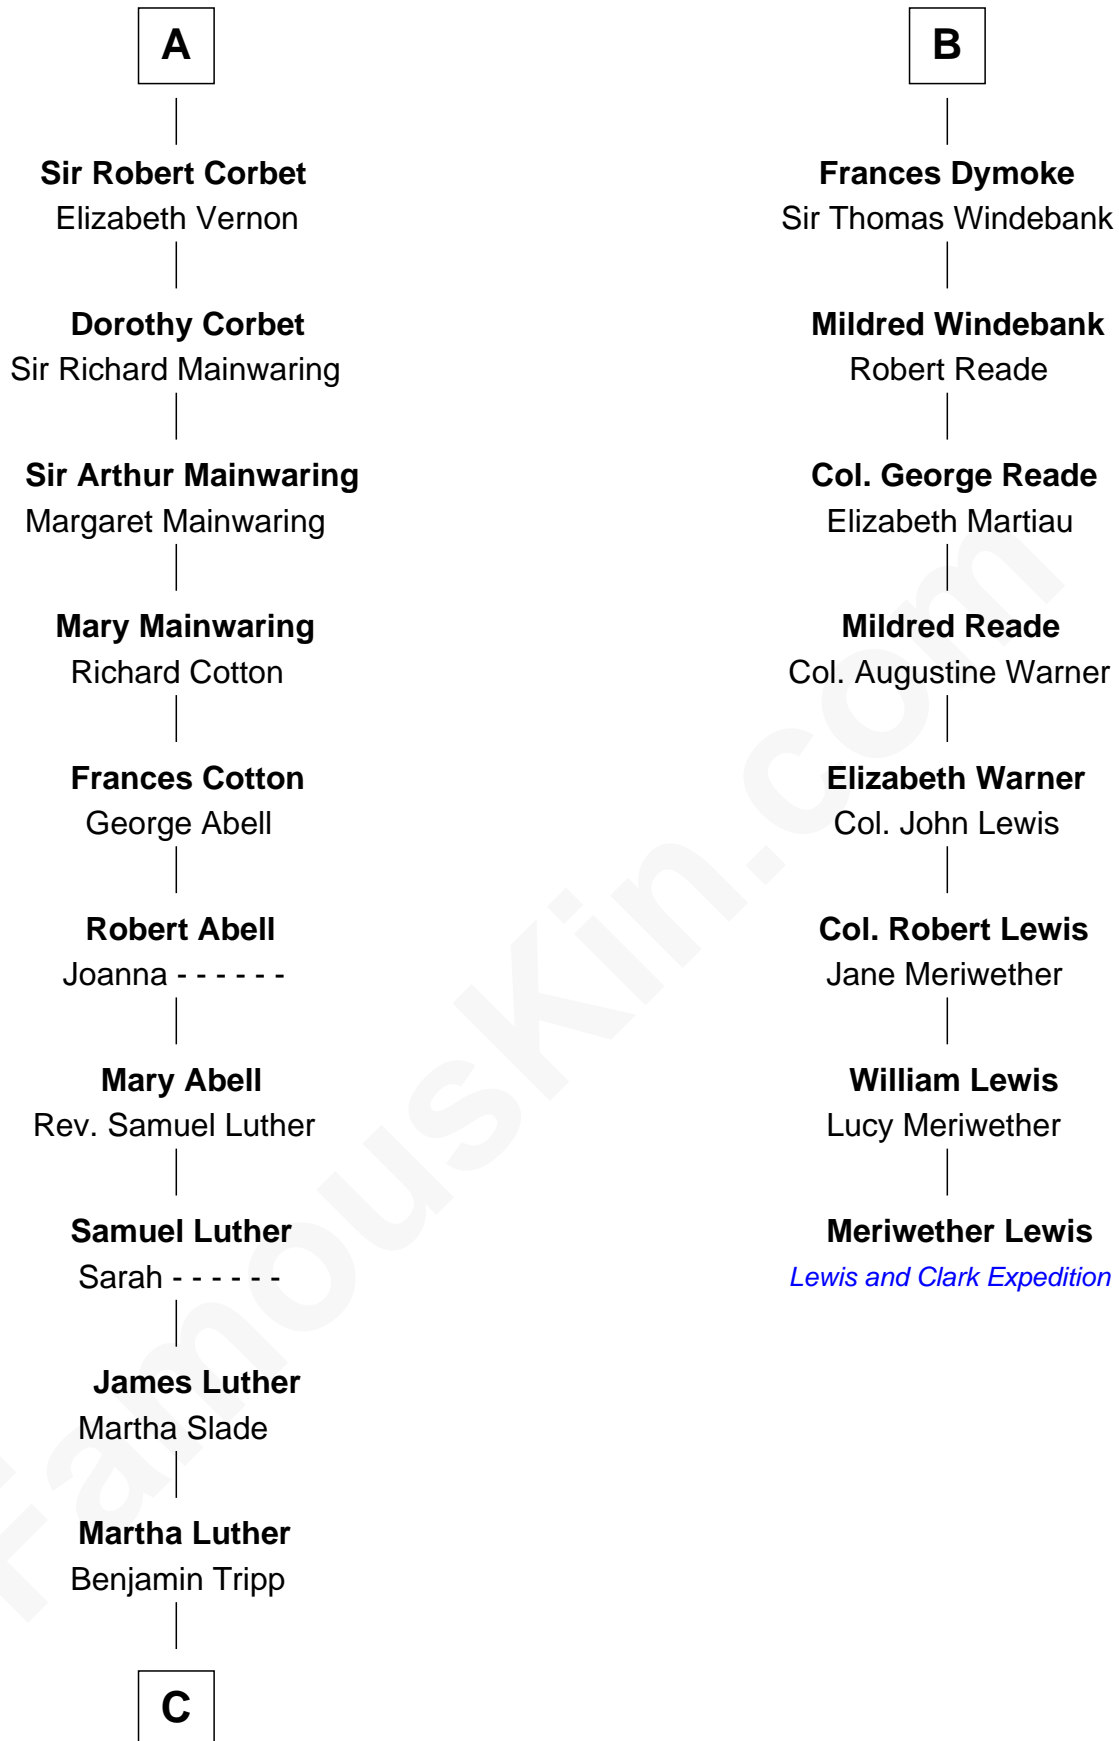

FamousKin.com Relationship Chart of

Lizzie Borden

Accused Murderess

14th cousin 7 times removed of

Meriwether Lewis

Lewis and Clark Expedition

C

—
Susanna Tripp

John Vinnicum

—
Sarah L. Vinnicum

Joseph Morse

—
Anthony Morse

Rhoda Morrison

—
Sarah Anthony Morse

Andrew Jackson Borden

—
Lizzie Borden

Accused Murderess

FamousKin.com