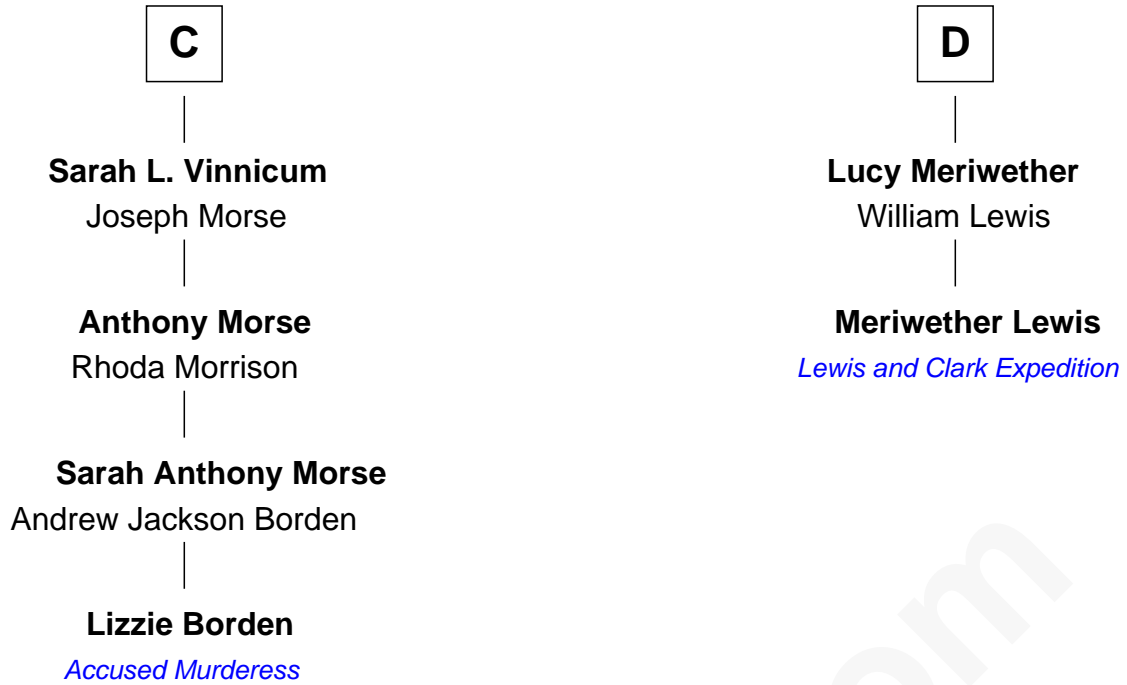

# FamousKin.com Relationship Chart of

**Lizzie Borden**

*Accused Murderess*

18th cousin 2 times removed of

**Meriwether Lewis**

*Lewis and Clark Expedition*

**Sir Hugh le Despencer**

Isabella de Beauchamp

Eleanor de Clare

**Sir Edward le Despencer**

Anne de Ferrers

**Edward Despencer**

Elizabeth Burghersh

**Margaret Despencer**

Robert de Ferrers

**Sir Edmund Ferrers**

Ellen Roche

**Margaret Ferrers**

John de Beauchamp

**Sir Richard de Beauchamp**

Elizabeth Stafford

**B**

FamousKin.com