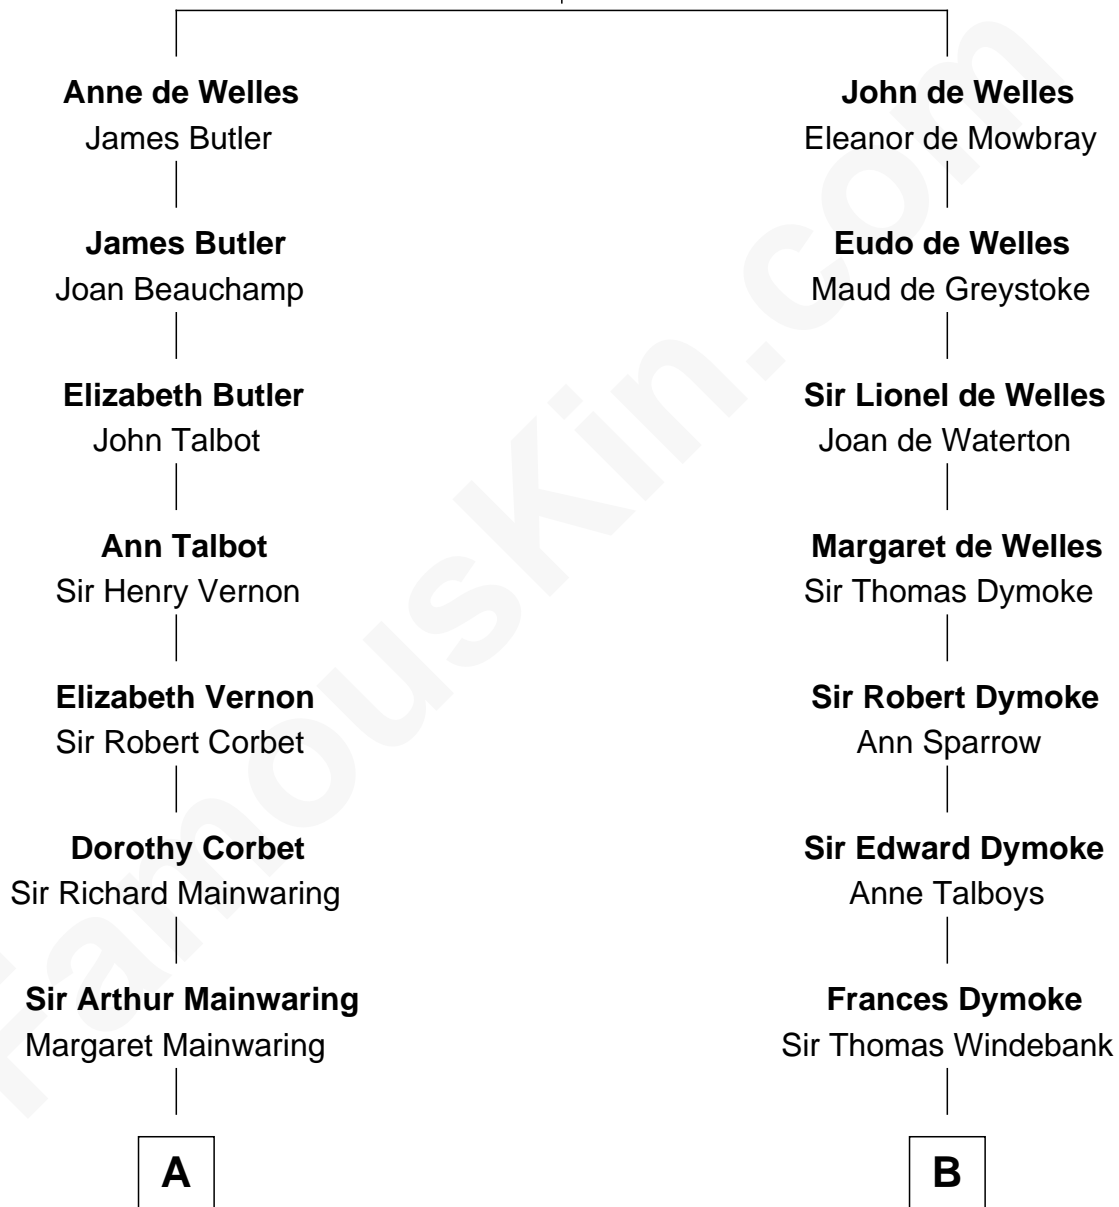

FamousKin.com Relationship Chart of

Lizzie Borden

Accused Murderess

13th cousin 5 times removed of

Meriwether Lewis

Lewis and Clark Expedition

John de Welles

Maud de Roos

C

—
Sarah Anthony Morse
Andrew Jackson Borden

—
Lizzie Borden
Accused Murderess

FamousKin.com