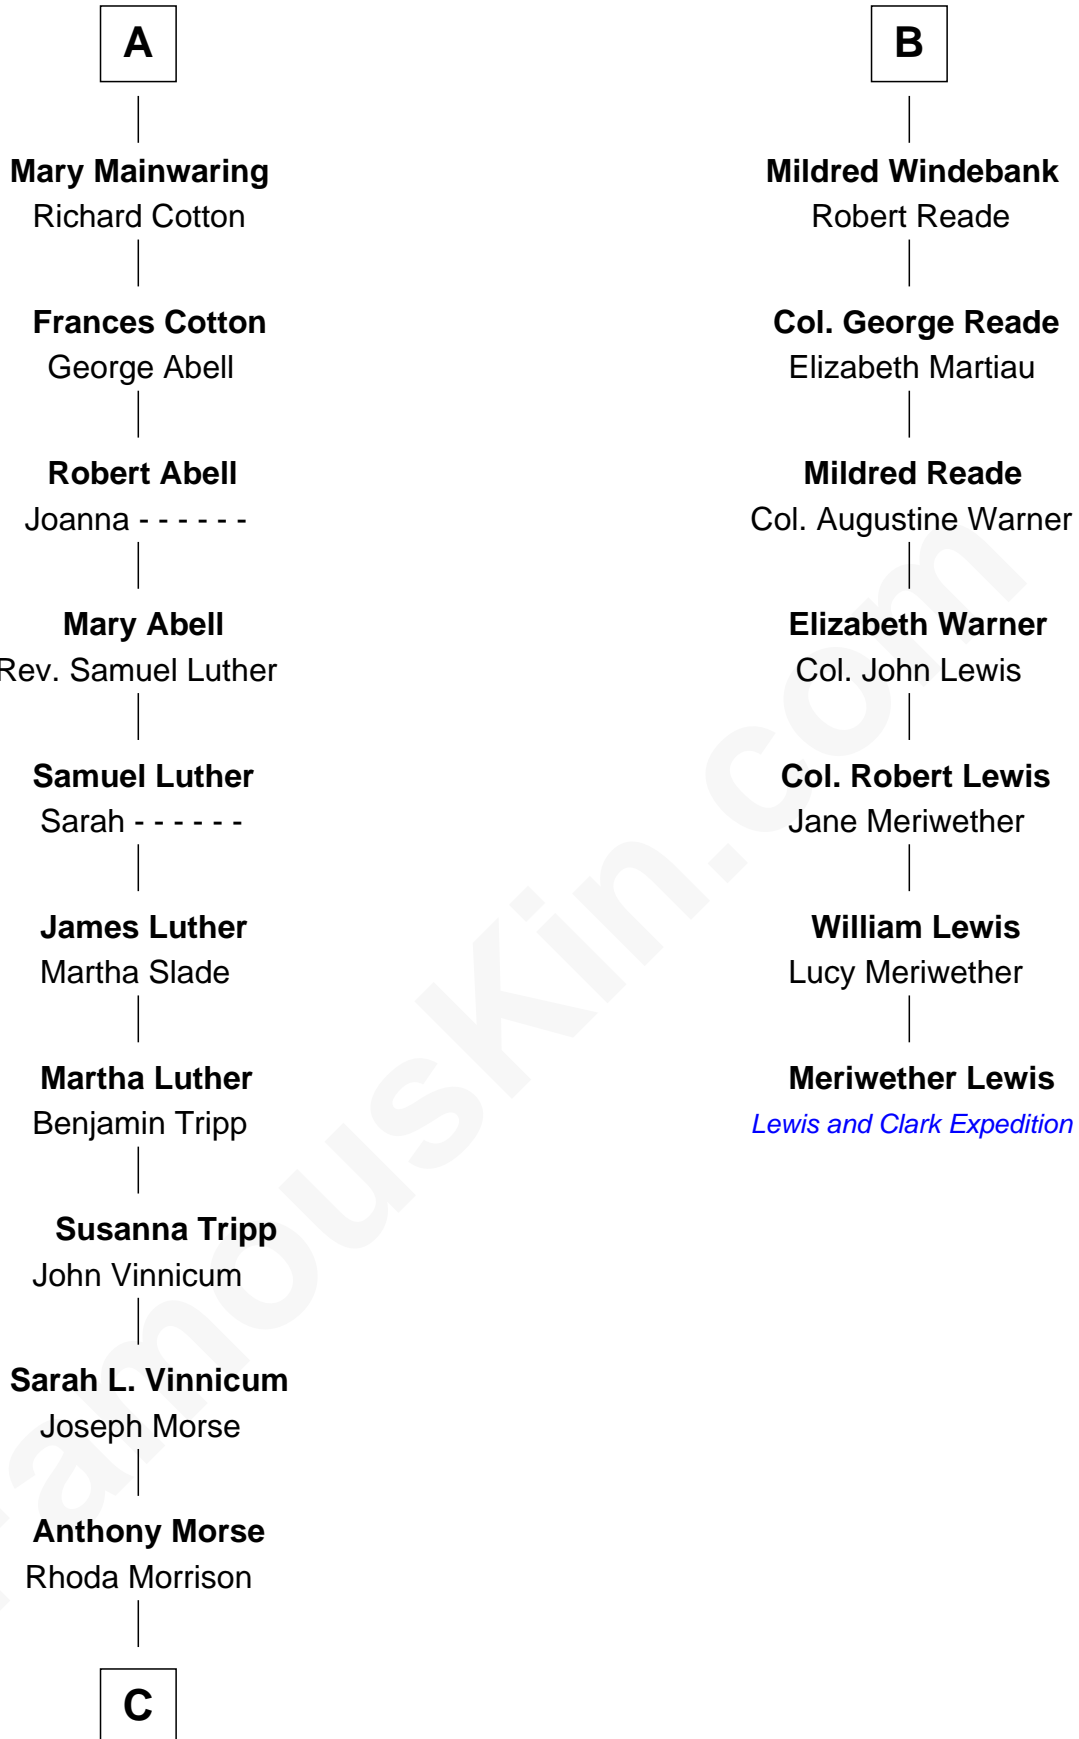

FamousKin.com Relationship Chart of

Lizzie Borden

Accused Murderess

13th cousin 5 times removed of

Meriwether Lewis

Lewis and Clark Expedition

John de Welles

Maud de Roos

C

—
Sarah Anthony Morse
Andrew Jackson Borden

—
Lizzie Borden
Accused Murderess

FamousKin.com