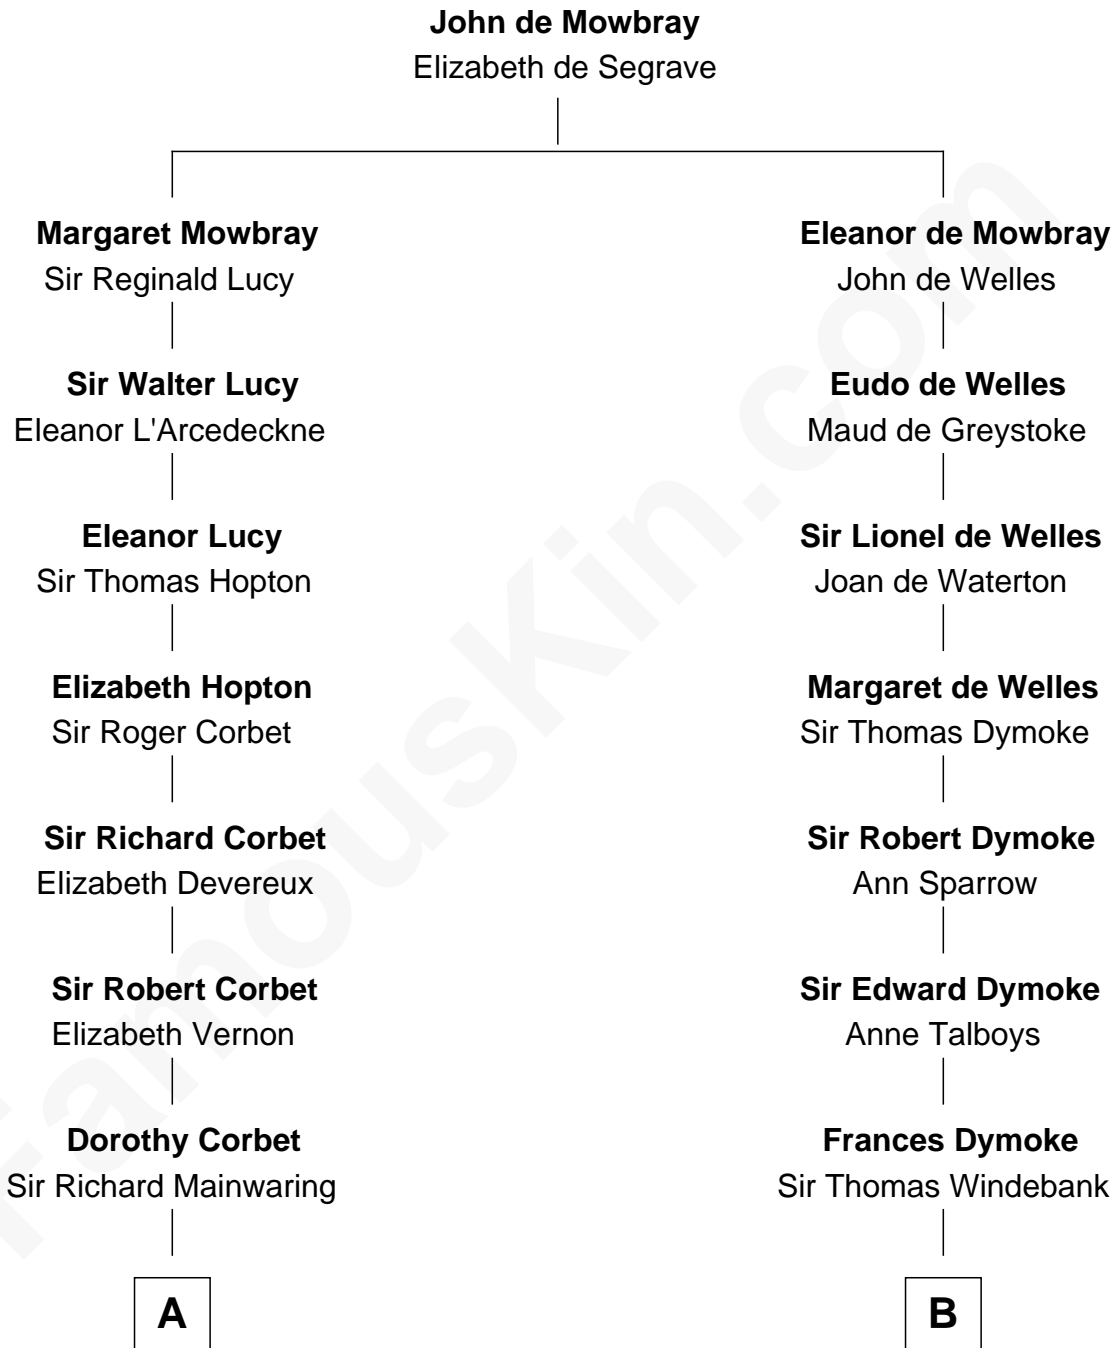

# FamousKin.com Relationship Chart of

**Lizzie Borden**

*Accused Murderess*

13th cousin 6 times removed of

**Meriwether Lewis**

*Lewis and Clark Expedition*

**C**

—  
**Anthony Morse**

Rhoda Morrison

—  
**Sarah Anthony Morse**

Andrew Jackson Borden

—  
**Lizzie Borden**

*Accused Murderess*

FamousKin.com