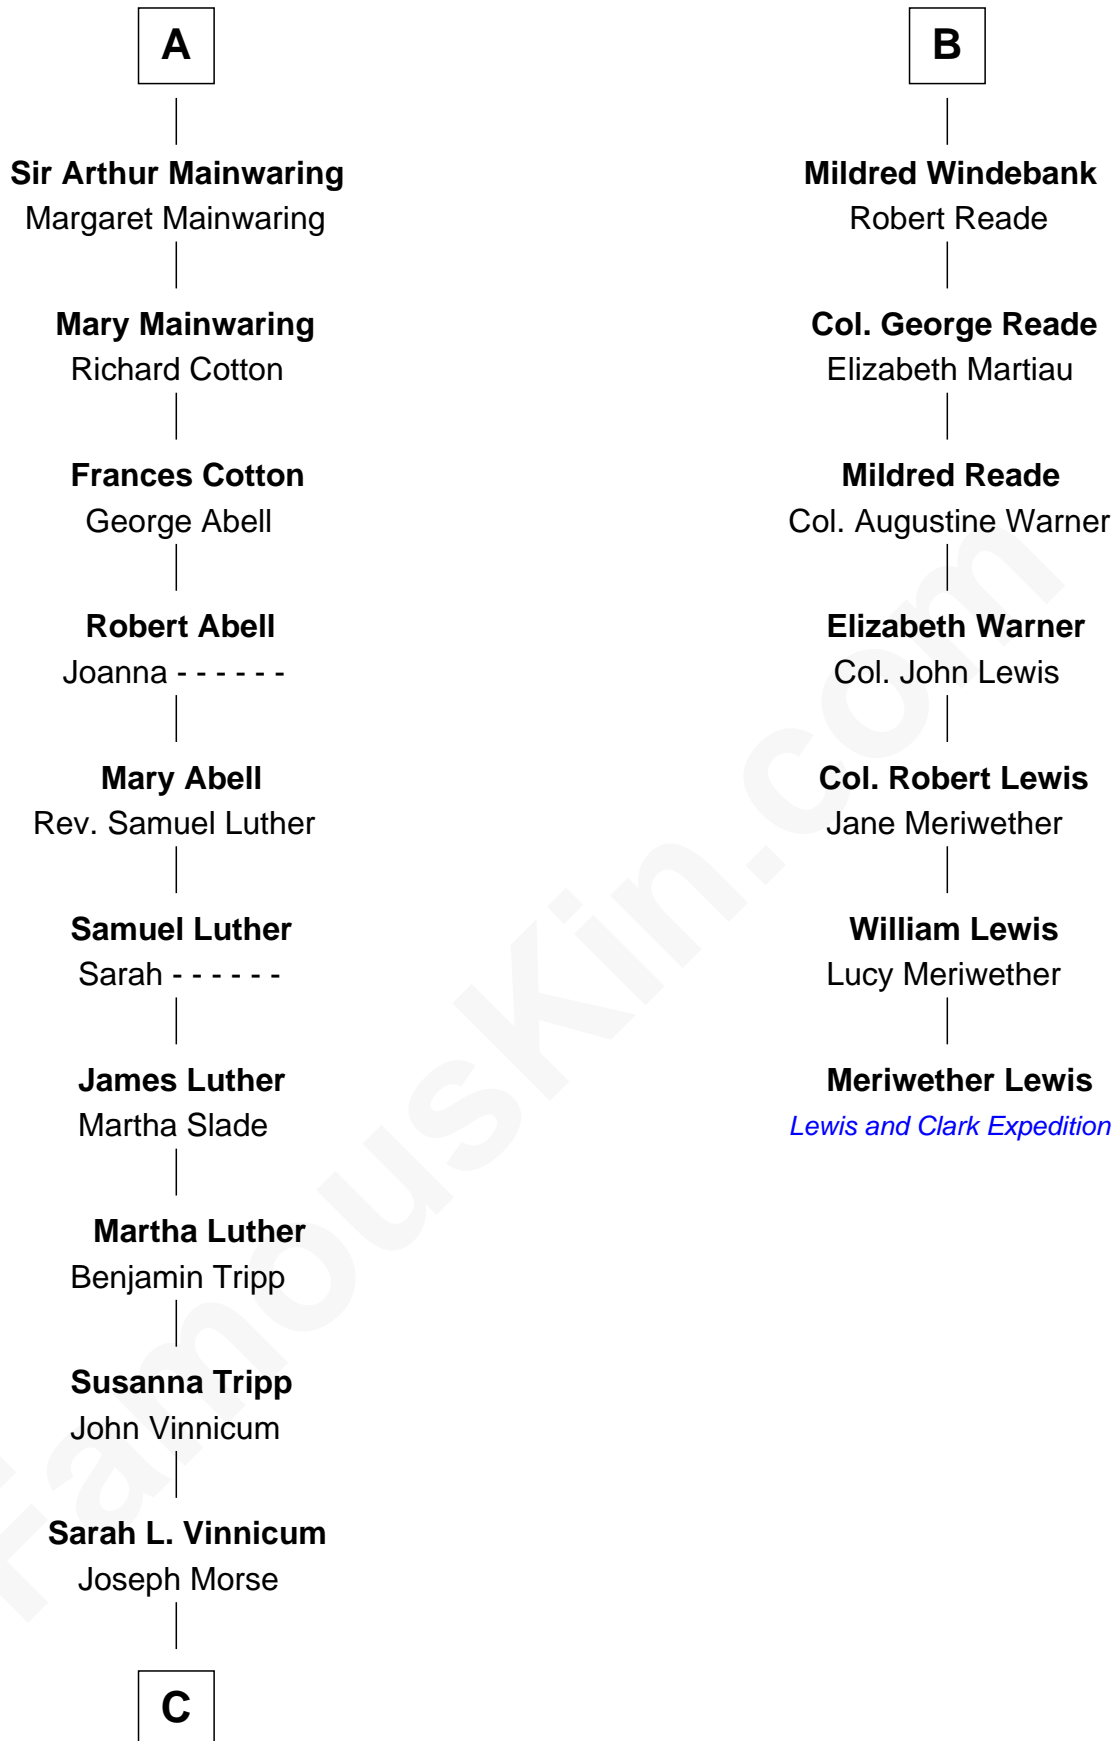

# FamousKin.com Relationship Chart of

**Lizzie Borden**

*Accused Murderess*

13th cousin 6 times removed of

**Meriwether Lewis**

*Lewis and Clark Expedition*

**C**

—  
**Anthony Morse**

Rhoda Morrison

—  
**Sarah Anthony Morse**

Andrew Jackson Borden

—  
**Lizzie Borden**

*Accused Murderess*

FamousKin.com