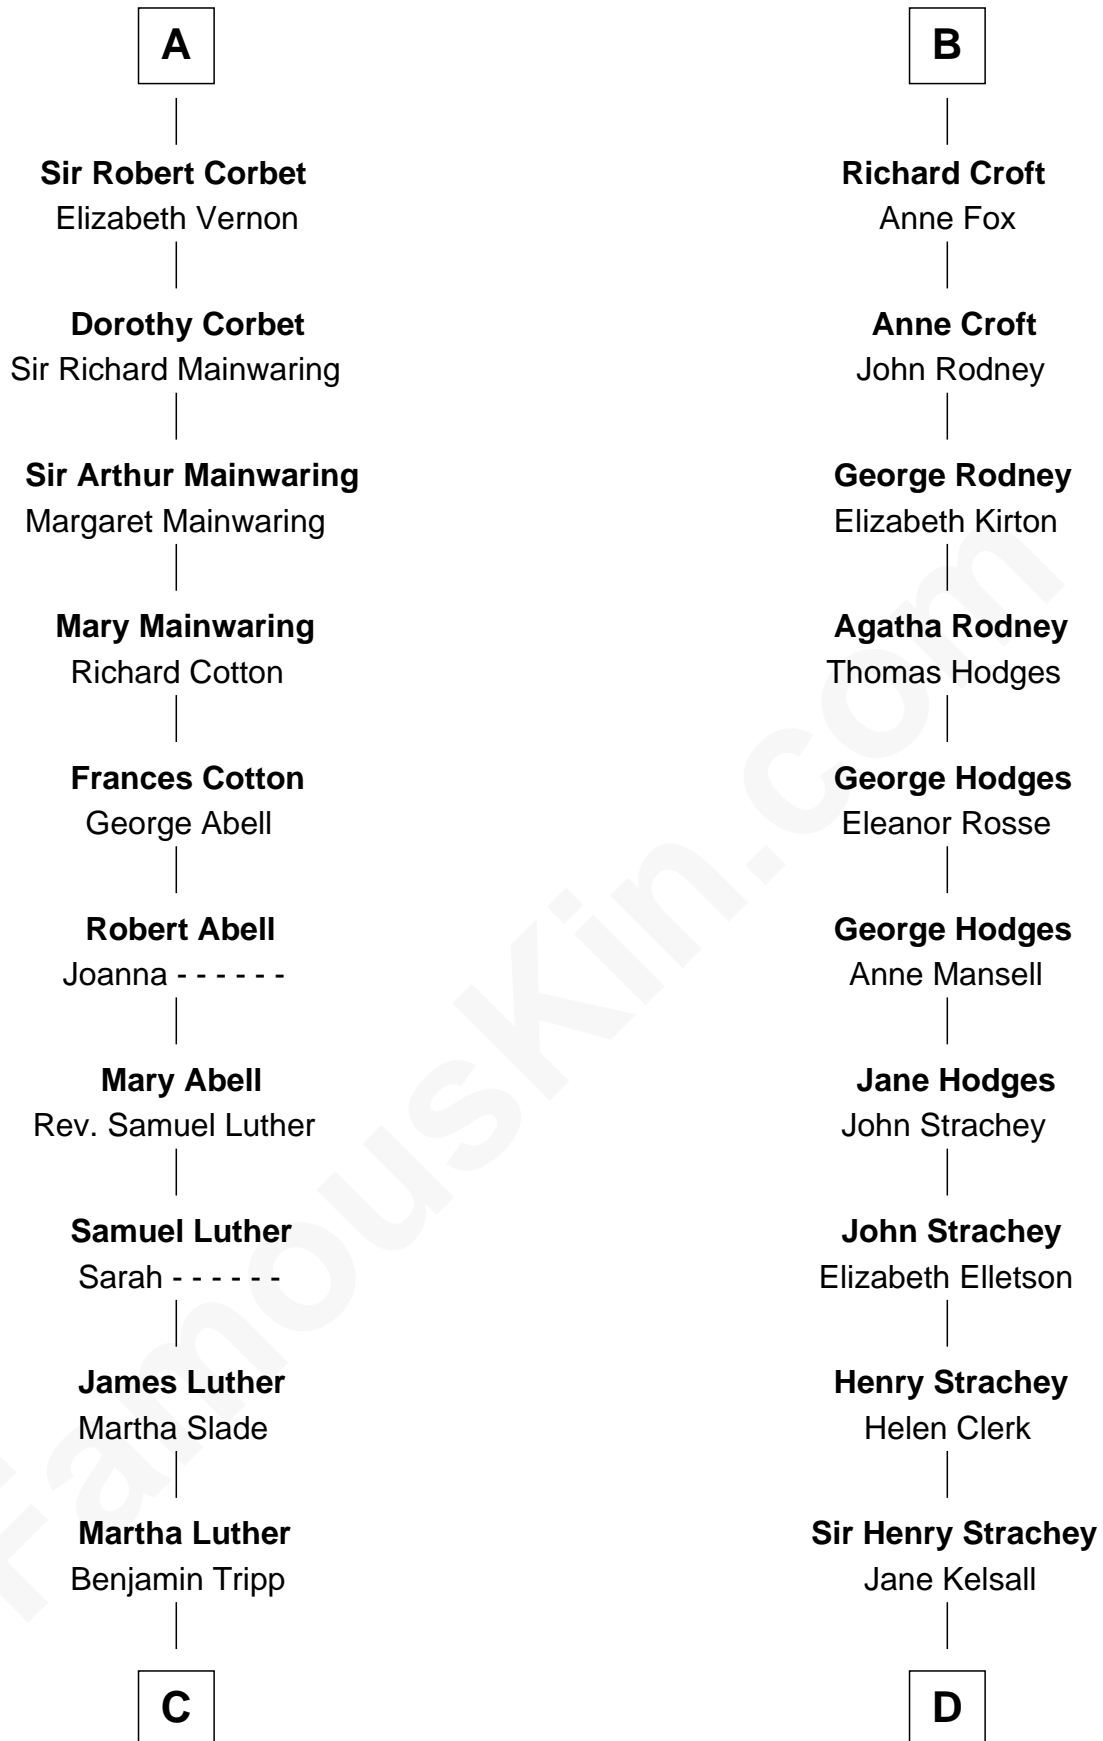

FamousKin.com Relationship Chart of

Lizzie Borden

Accused Murderess

19th cousin 2 times removed of

Lytton Strachey

Author and Co-Founder of Bloomsbury Group

Nichole d'Aubenev
Sir Roger de Somery

Maud de Somery
Sir Henry de Erdington

A

Joan de Somery
John IV le Strange

John V le Strange
Maud de Walton

Elizabeth le Strange
Gruffydd ap Madog

Gruffydd Fychan ap Gruffydd
Elen ferch Thomas ap Llewelyn

Owen Glendower
Margaret Hanmer

Janet ferch Owain
Sir John de Croft

William de Croft
Margaret Walwyn

B

C

Susanna Tripp

John Vinnicum

Sarah L. Vinnicum

Joseph Morse

Anthony Morse