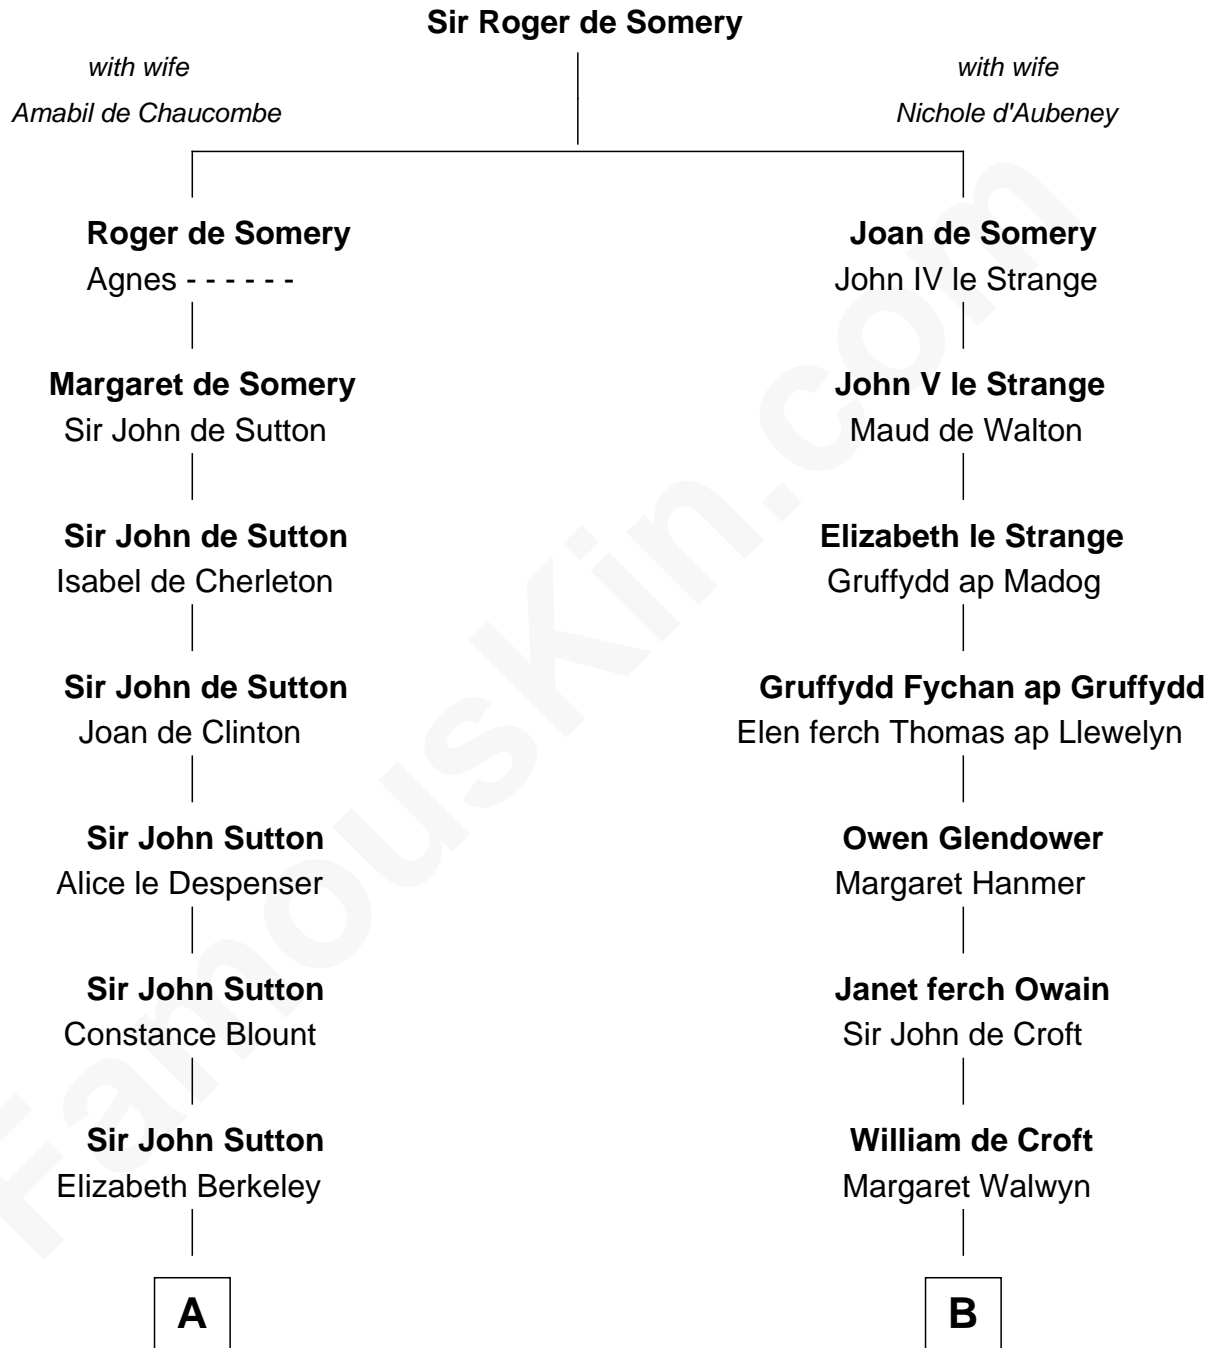

FamousKin.com Relationship Chart of

Lizzie Borden

Accused Murderess

19th cousin 2 times removed of

Lytton Strachey

Author and Co-Founder of Bloomsbury Group

C

Susanna Tripp

John Vinnicum

Sarah L. Vinnicum

Joseph Morse

Anthony Morse

Rhoda Morrison

Sarah Anthony Morse

Andrew Jackson Borden

Lizzie Borden

Accused Murderess

D

Edward Strachey

Julia Woodburn Kirkpatrick

Sir Richard Strachey

Jane Maria Grant

Lytton Strachey

British Author