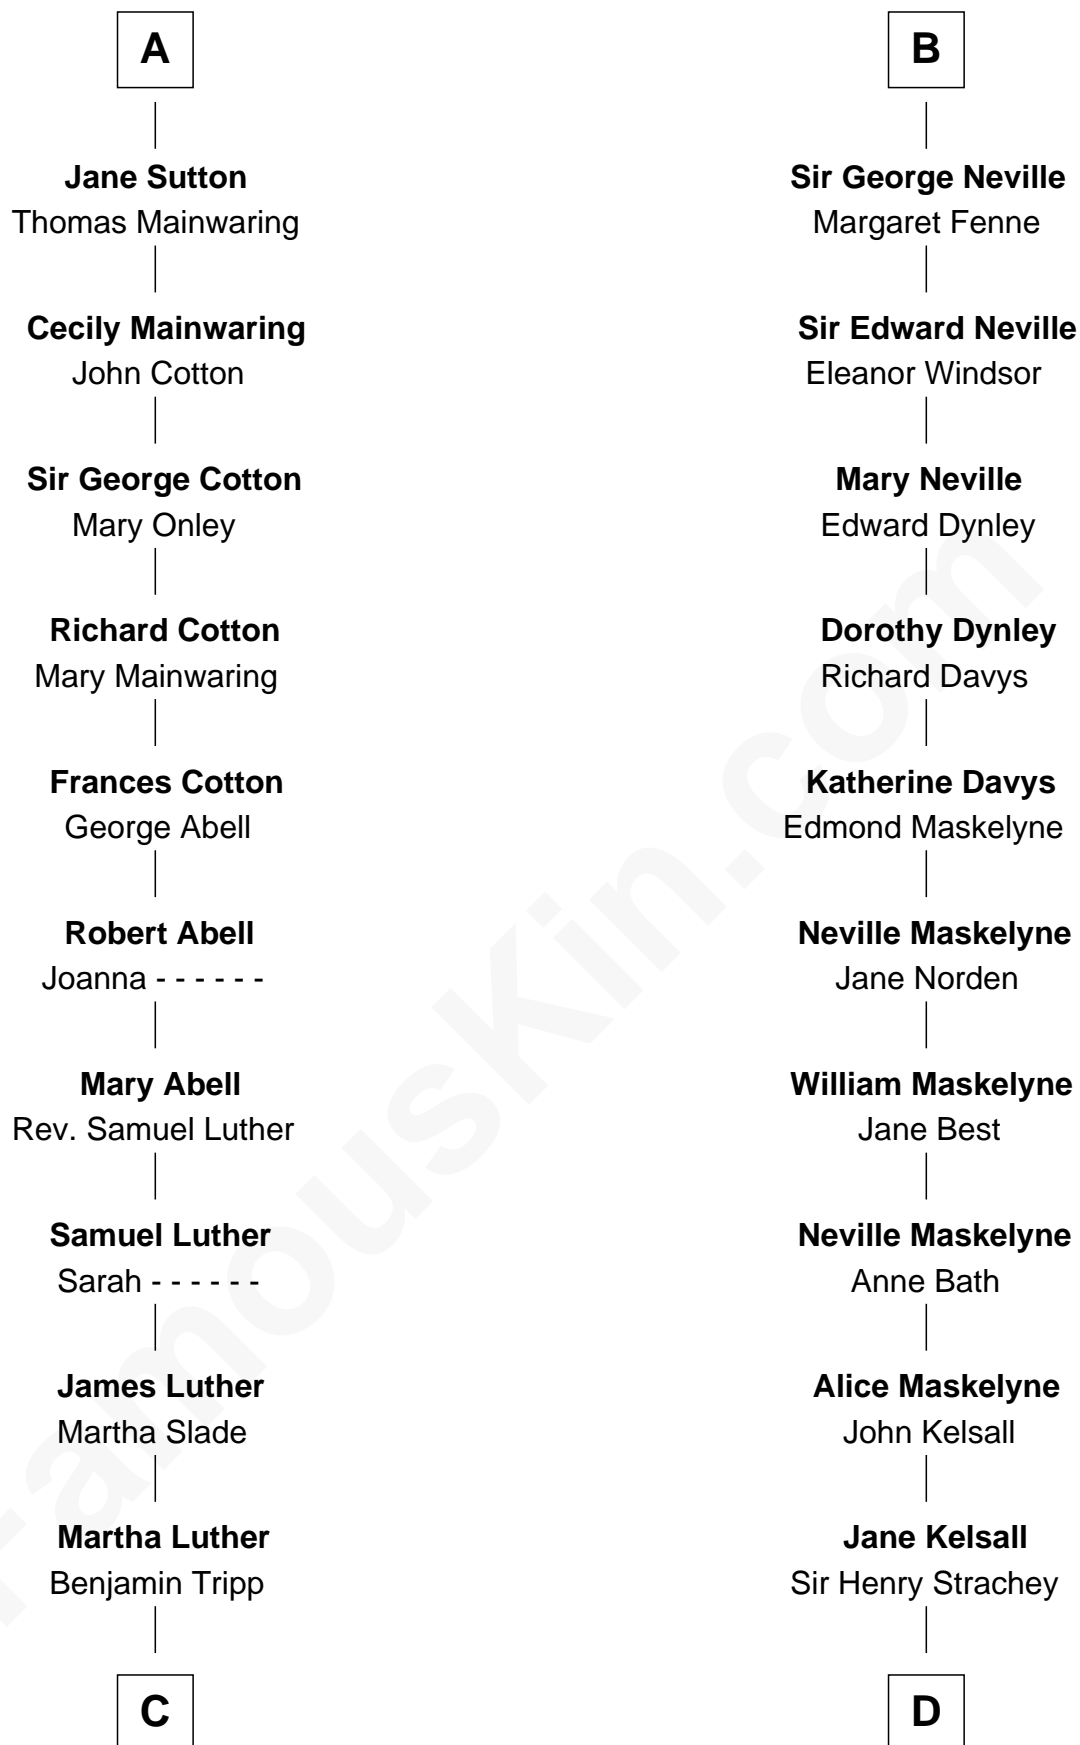

# FamousKin.com Relationship Chart of **Lizzie Borden** Accused Murderess

19th cousin 2 times removed of

**Lytton Strachey**  
Author and Co-Founder of Bloomsbury Group

**C**

**Susanna Tripp**

John Vinnicum

**Sarah L. Vinnicum**

Joseph Morse

**Anthony Morse**

Rhoda Morrison

**Sarah Anthony Morse**

Andrew Jackson Borden

**Lizzie Borden**

*Accused Murderess*