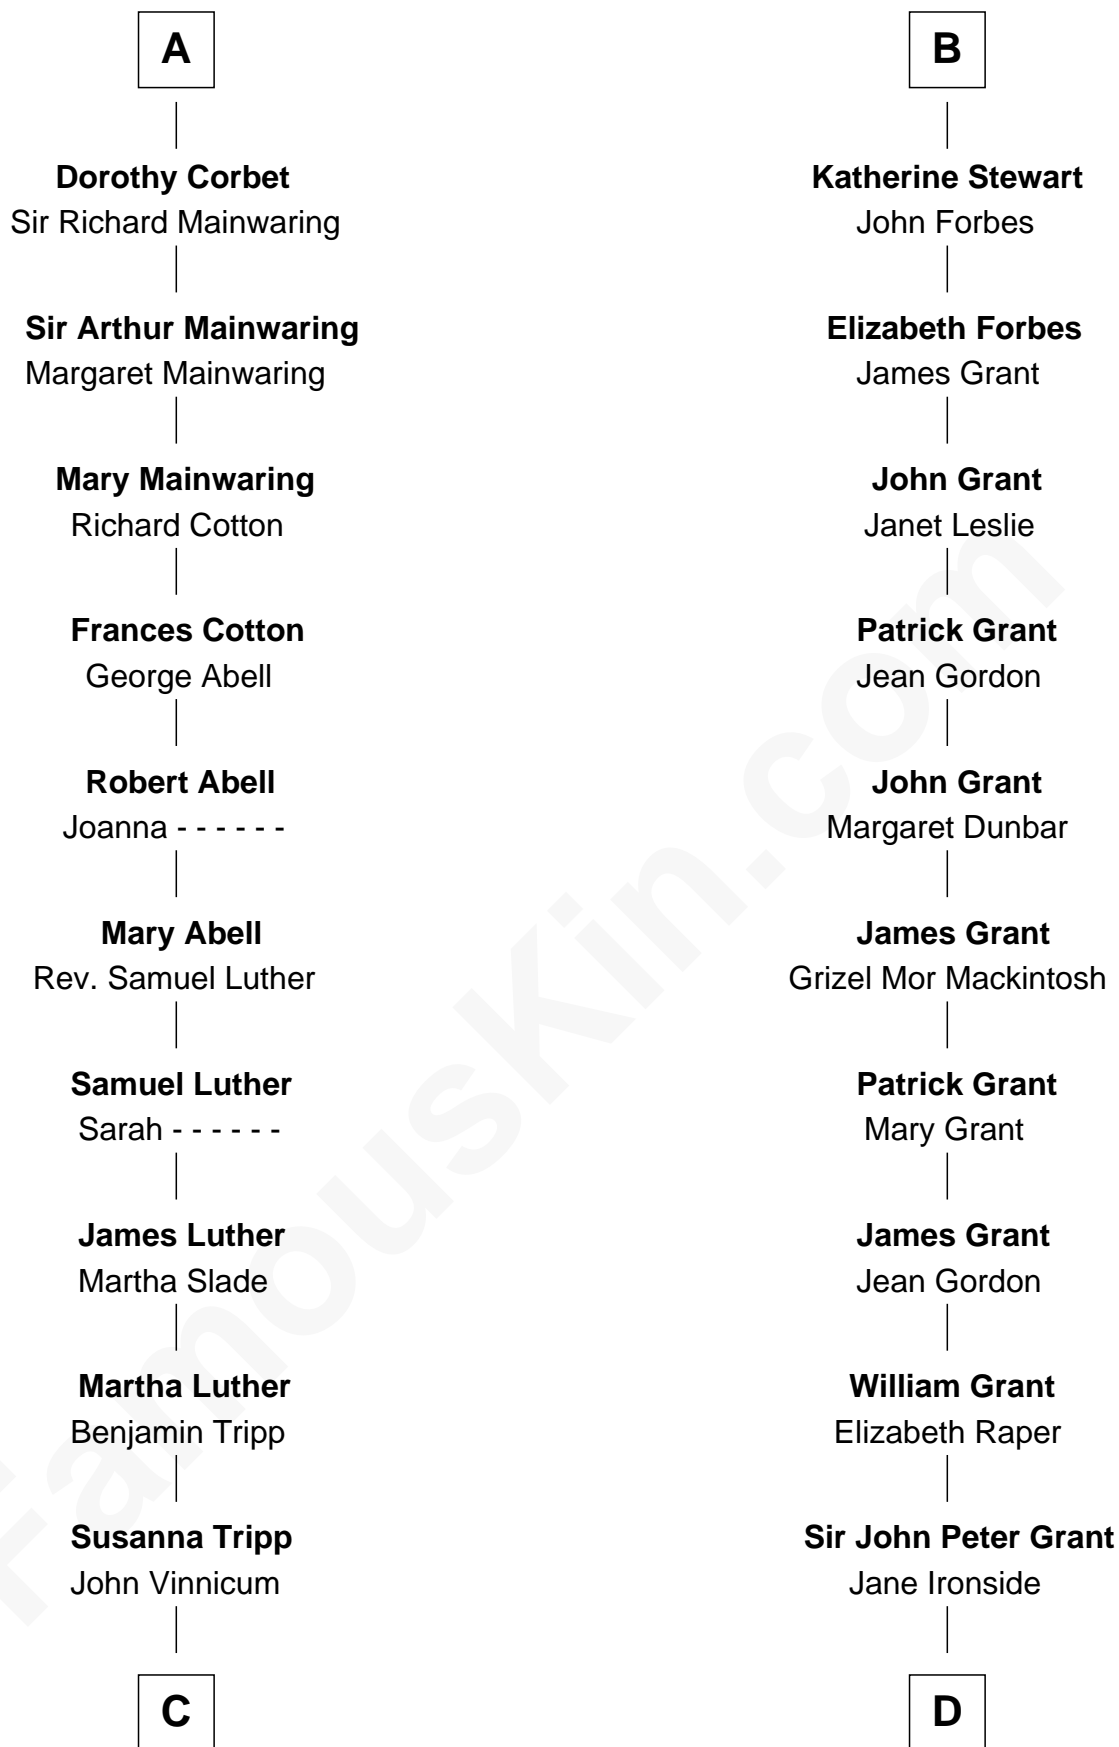

# FamousKin.com Relationship Chart of

**Lizzie Borden**

*Accused Murderess*

19th cousin 1 time removed of

**Lytton Strachey**

*Author and Co-Founder of Bloomsbury Group*

**C**

**Sarah L. Vinnicum**

Joseph Morse

**Anthony Morse**

Rhoda Morrison

**Sarah Anthony Morse**

Andrew Jackson Borden

**Lizzie Borden**

*Accused Murderess*

**D**