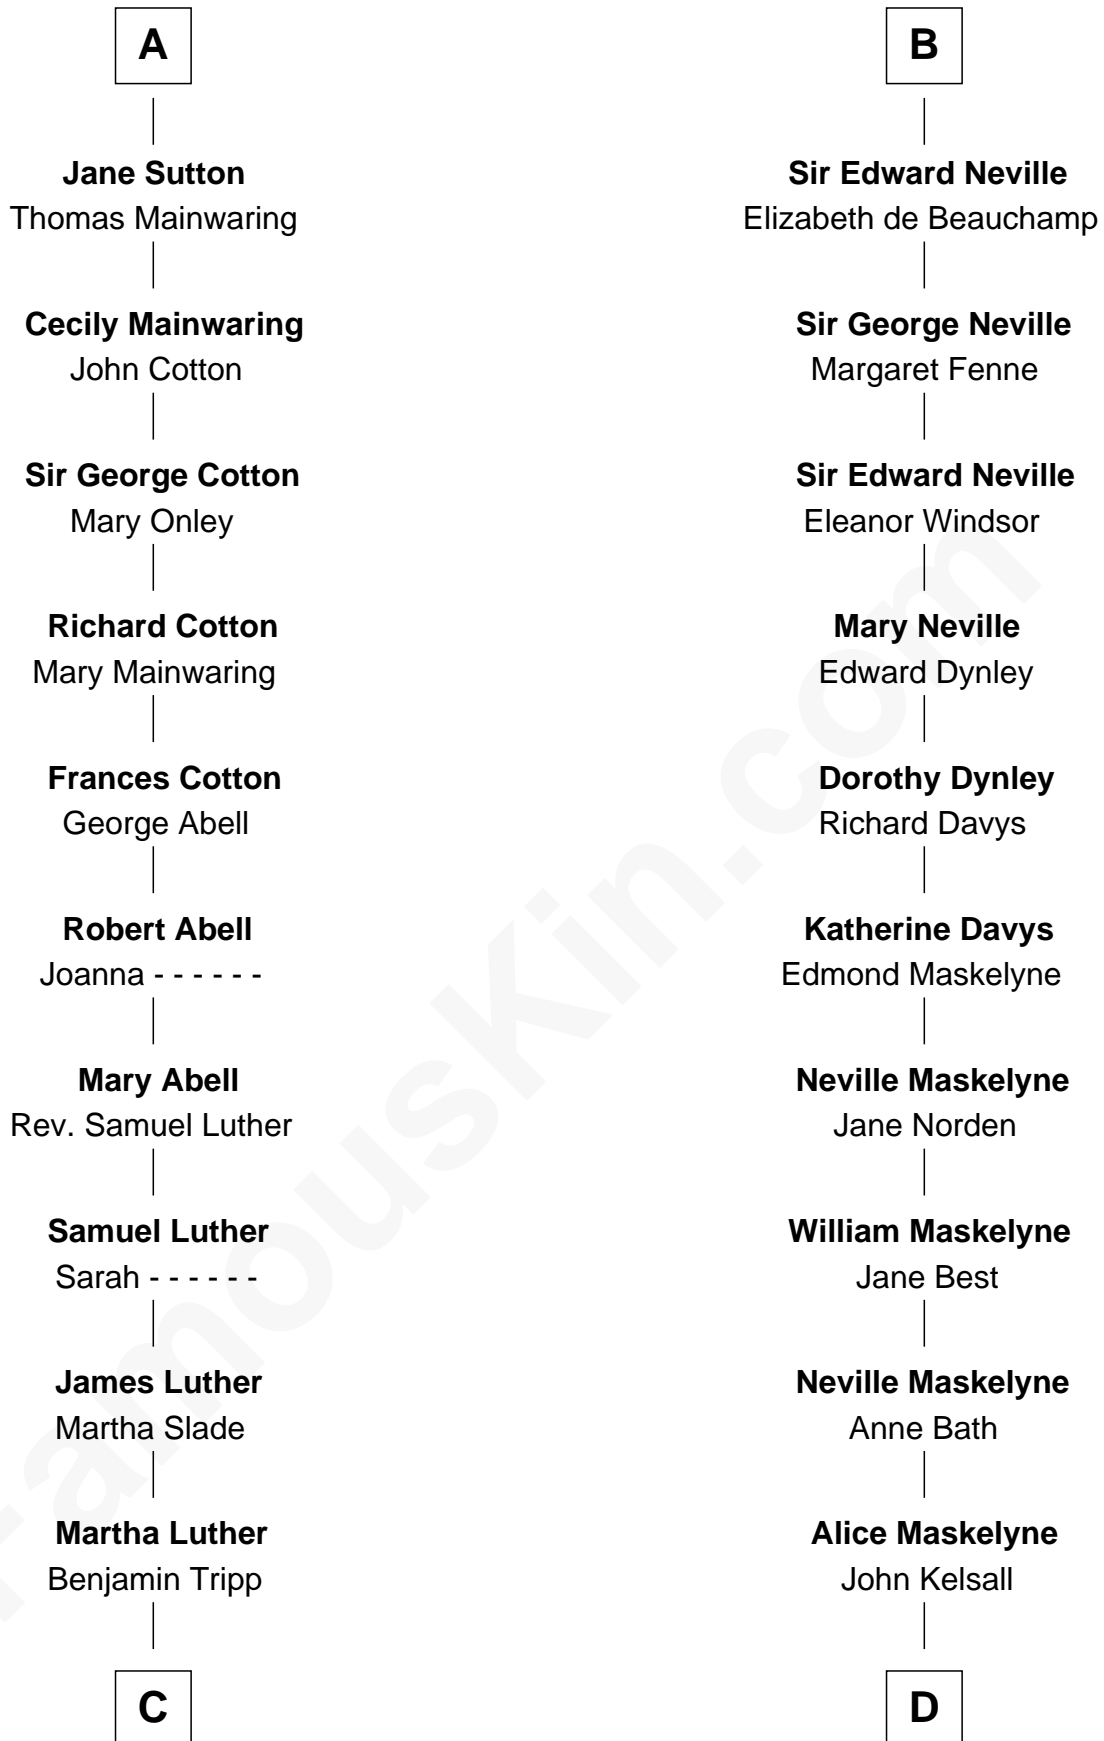

# FamousKin.com Relationship Chart of

**Lizzie Borden**

*Accused Murderess*

20th cousin 1 time removed of

**Lytton Strachey**

*Author and Co-Founder of Bloomsbury Group*

**Hugh de Kevelioc**

*with wife*  
Bertrade de Montfort

**Sir John Berkeley**  
Elizabeth Betteshorne

**Sir John de Neville**  
Maude de Percy

**Elizabeth Berkeley**  
Sir John Sutton

**Sir Ralph Neville**  
Joan Beaufort

**A**

**B**

**C**

**Susanna Tripp**

John Vinnicum

**Sarah L. Vinnicum**

Joseph Morse

**Anthony Morse**

Rhoda Morrison

**Sarah Anthony Morse**

Andrew Jackson Borden

**Lizzie Borden**

*Accused Murderess*

**D**

**Jane Kelsall**

Sir Henry Strachey

**Edward Strachey**

Julia Woodburn Kirkpatrick

**Sir Richard Strachey**

Jane Maria Grant