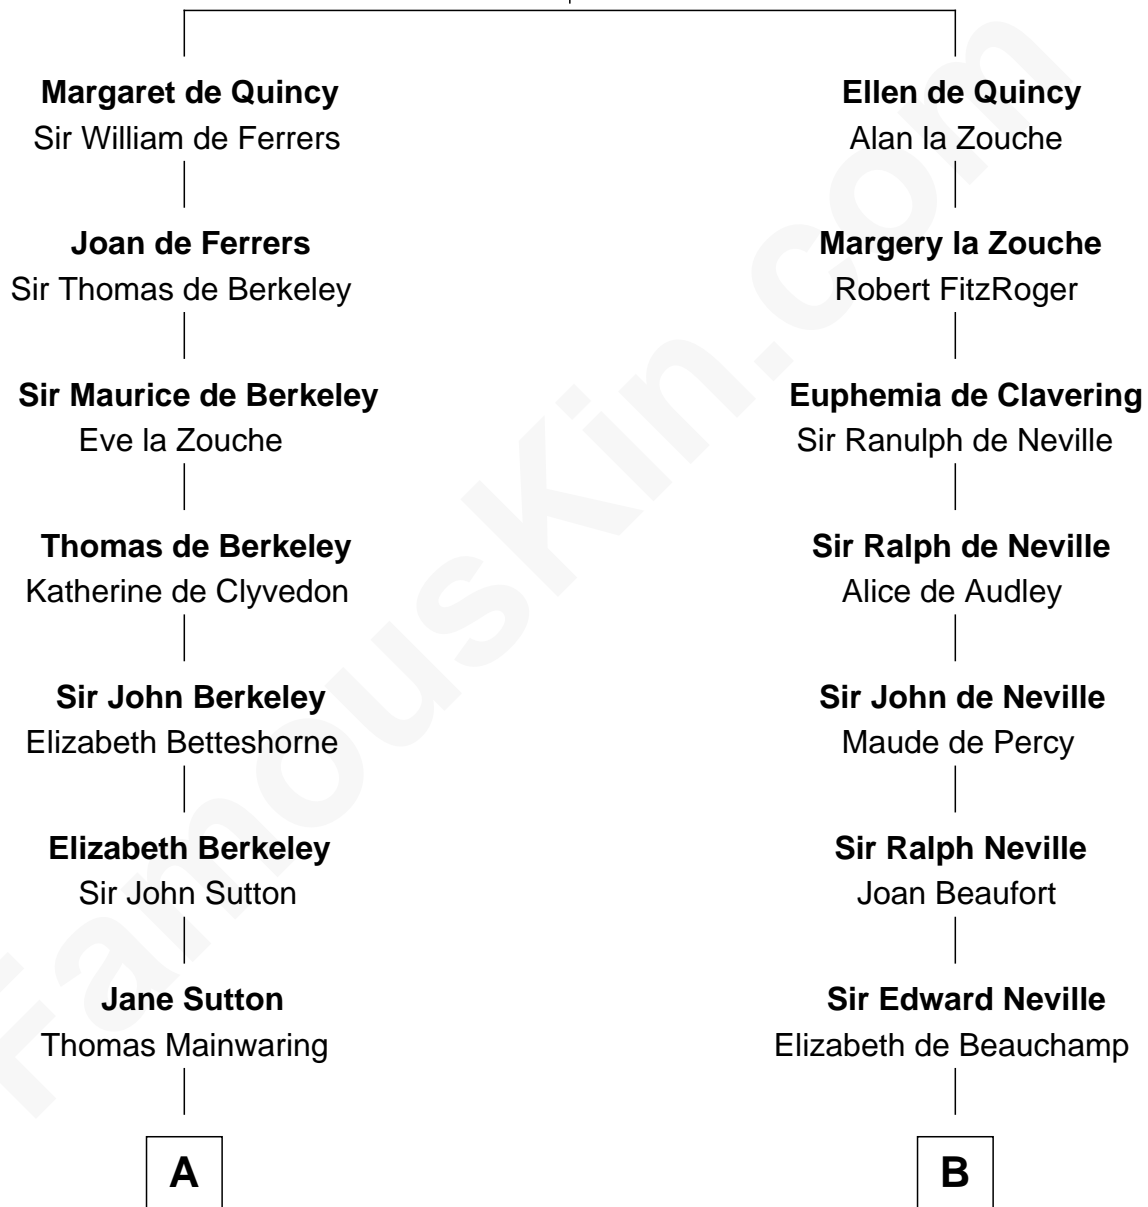

FamousKin.com Relationship Chart of

Lizzie Borden

Accused Murderess

19th cousin 1 time removed of

Lytton Strachey

Author and Co-Founder of Bloomsbury Group

Sir Roger de Quincy

Helen of Galloway

C

Sarah L. Vinnicum

Joseph Morse

Anthony Morse

Rhoda Morrison

Sarah Anthony Morse

Andrew Jackson Borden

Lizzie Borden

Accused Murderess

D

Edward Strachey

Julia Woodburn Kirkpatrick

Sir Richard Strachey

Jane Maria Grant

Lytton Strachey

British Author