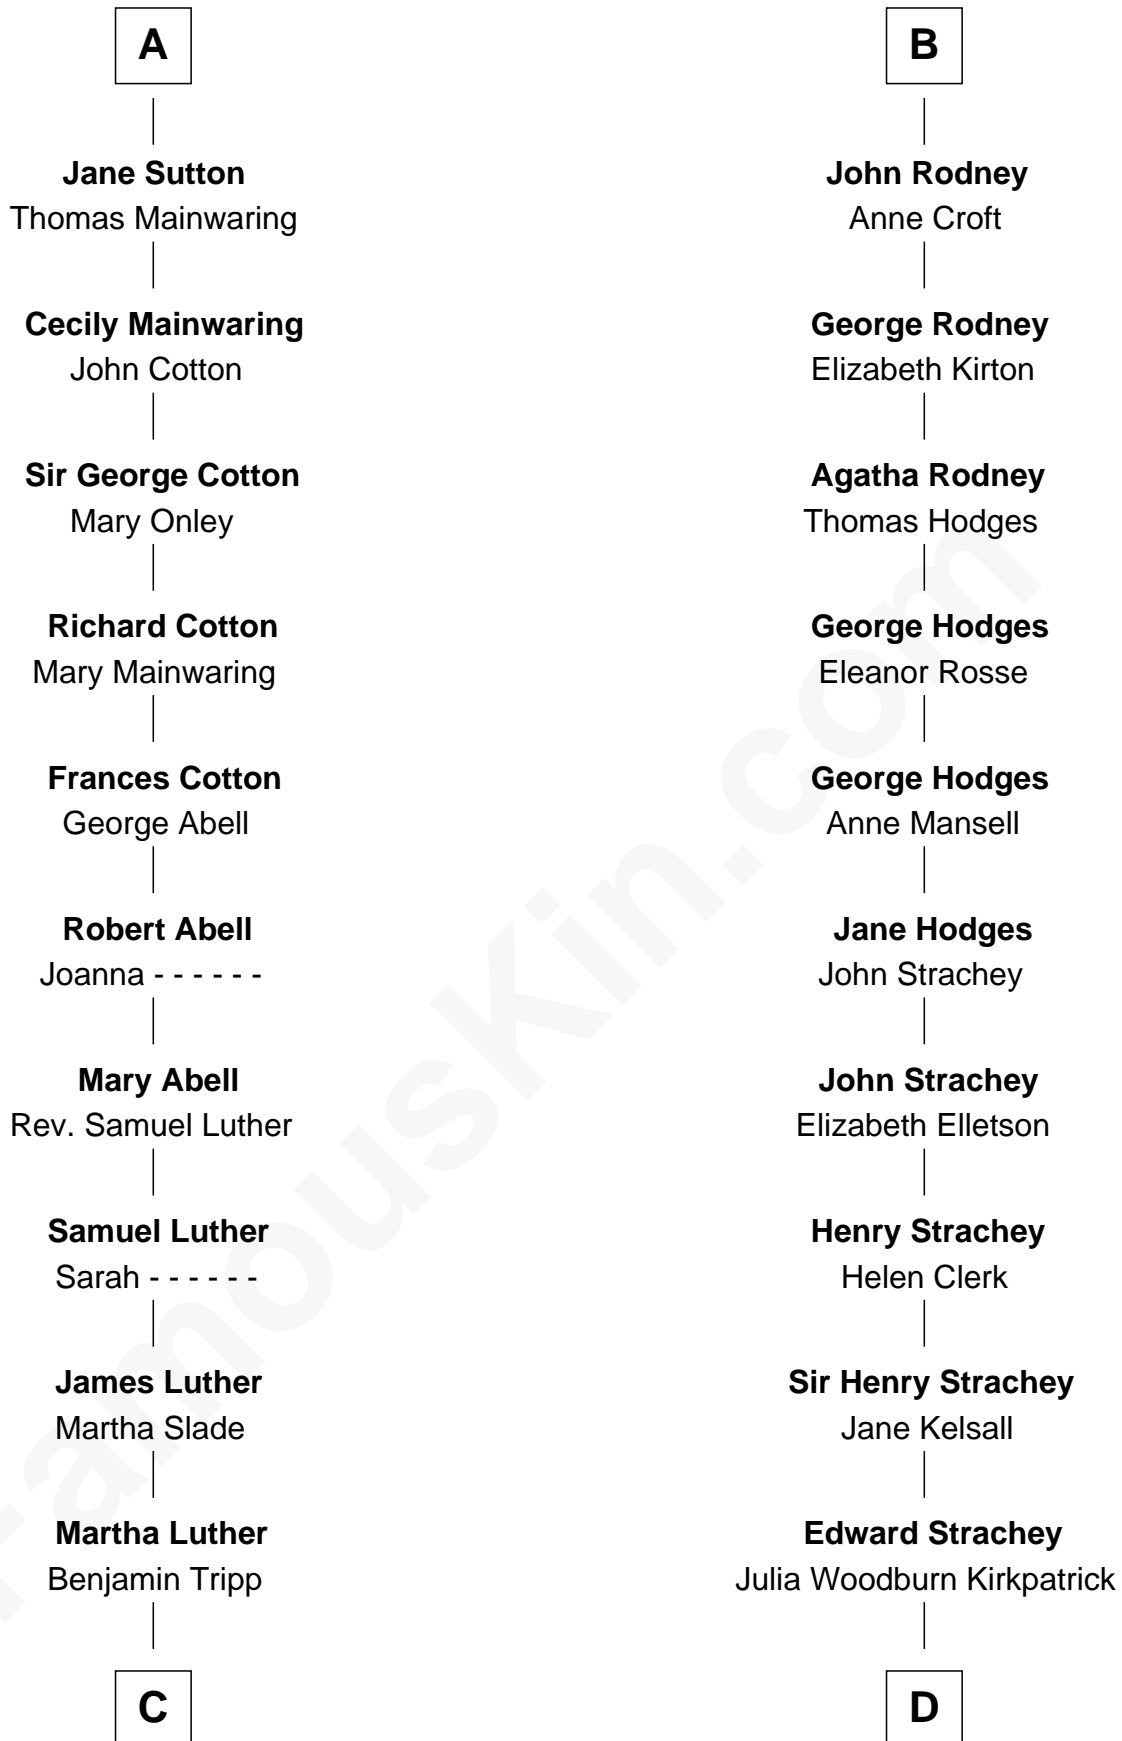

FamousKin.com Relationship Chart of

Lizzie Borden

Accused Murderess

18th cousin 3 times removed of

Lytton Strachey

Author and Co-Founder of Bloomsbury Group

Sir Hugh le Despencer

Aveline Basset

Sir Walter Hungerford

Margaret Hungerford

Sir Walter Rodney

Thomas Rodney

Isabel - - - - -

B

C

Susanna Tripp
John Vinnicum

Sarah L. Vinnicum
Joseph Morse

Anthony Morse
Rhoda Morrison

Sarah Anthony Morse
Andrew Jackson Borden

Lizzie Borden
Accused Murderess

D

Sir Richard Strachey
Jane Maria Grant

Lytton Strachey
British Author

FamousKin.com