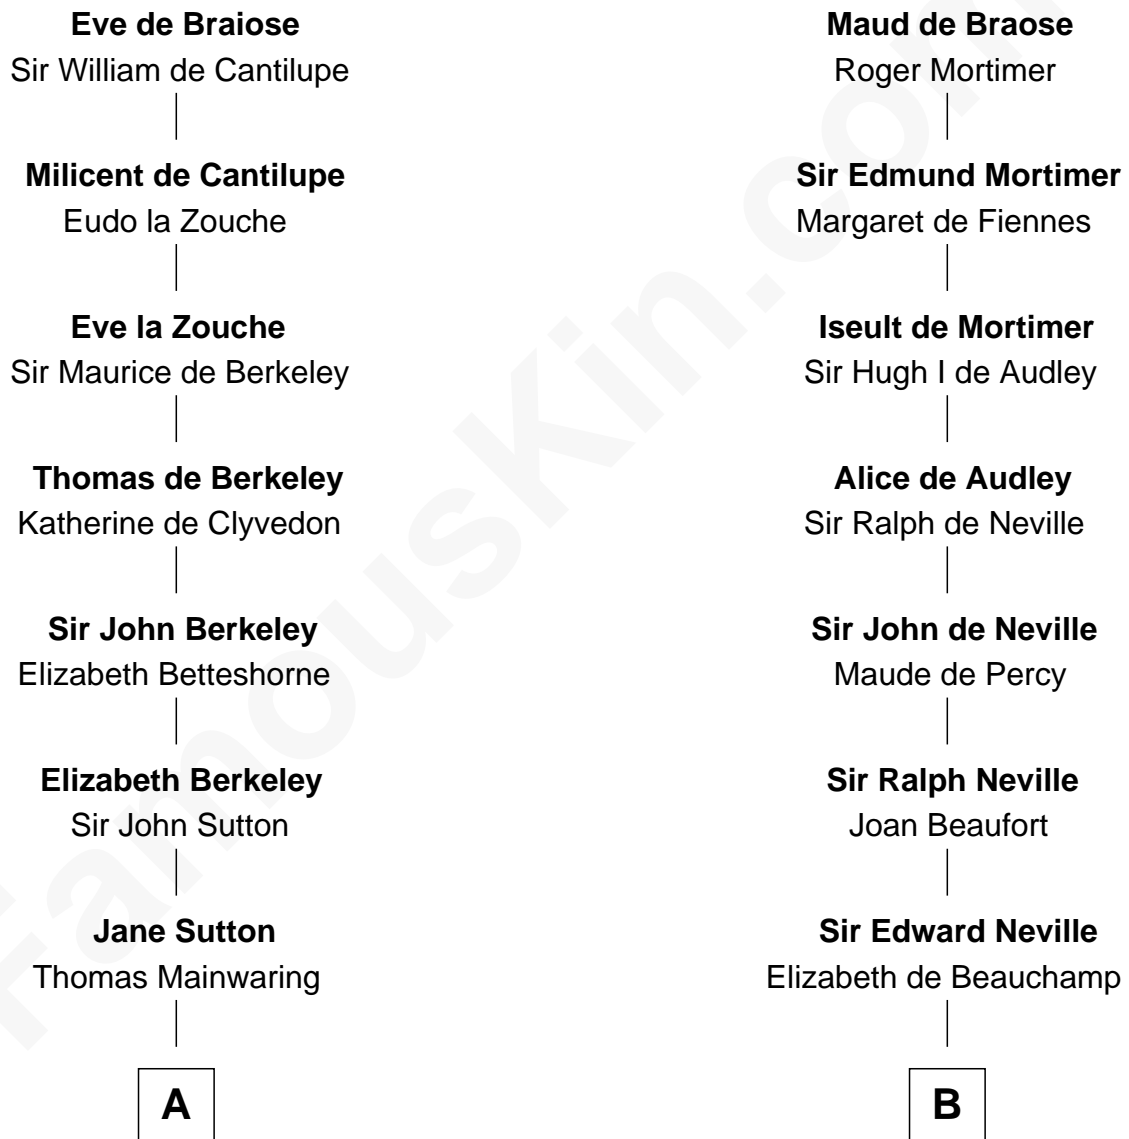

# FamousKin.com Relationship Chart of

**Lizzie Borden**

*Accused Murderess*

19th cousin 1 time removed of

**Lytton Strachey**

*Author and Co-Founder of Bloomsbury Group*

**William de Braiose**

Eva Marshal

**C**

**Sarah L. Vinnicum**

Joseph Morse

**Anthony Morse**

Rhoda Morrison

**Sarah Anthony Morse**

Andrew Jackson Borden

**Lizzie Borden**

*Accused Murderess*

**D**

**Edward Strachey**

Julia Woodburn Kirkpatrick

**Sir Richard Strachey**

Jane Maria Grant

**Lytton Strachey**

*British Author*