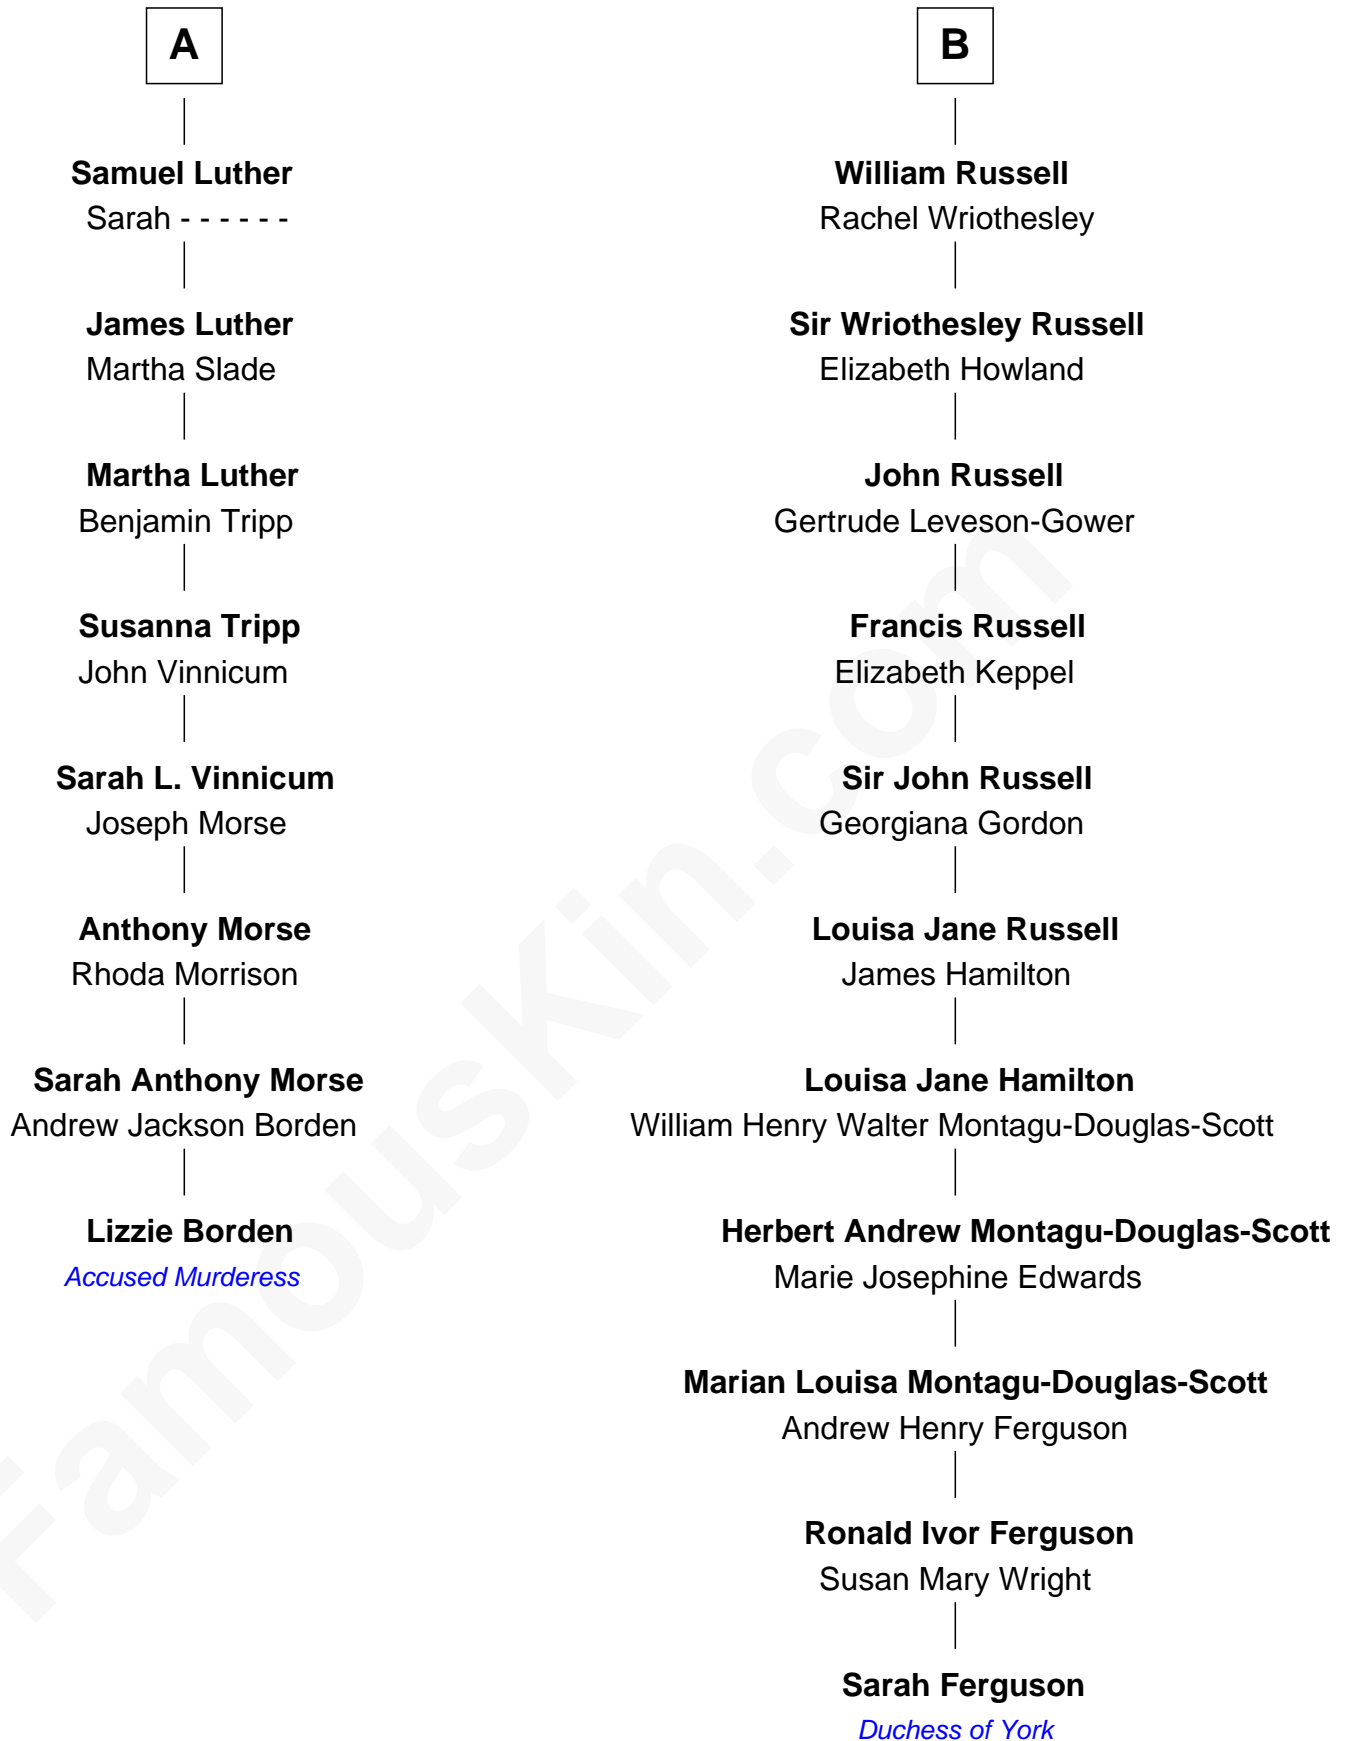

FamousKin.com Relationship Chart of

Lizzie Borden

Accused Murderess

14th cousin 3 times removed of

Sarah Ferguson

Duchess of York

Sir John Sutton
Elizabeth Berkeley

Jane Sutton
Thomas Mainwaring

Cecily Mainwaring
John Cotton

Sir George Cotton
Mary Onley

Richard Cotton
Mary Mainwaring

Frances Cotton
George Abell

Robert Abell
Joanna - - - - -

Mary Abell
Rev. Samuel Luther

A

Sir John Sutton Dudley
Elizabeth Bramshot

Edmund Dudley
Elizabeth Grey

Elizabeth Dudley
William Stourton

Ursula Stourton
Sir Edward Clinton

Frances Clinton
Giles Brydges

Catherine Brydges
Francis Russell

Sir William Russell
Anne Carr

B

Sarah Ferguson photo by [Norbert Aepli](#) (CC BY 3.0)