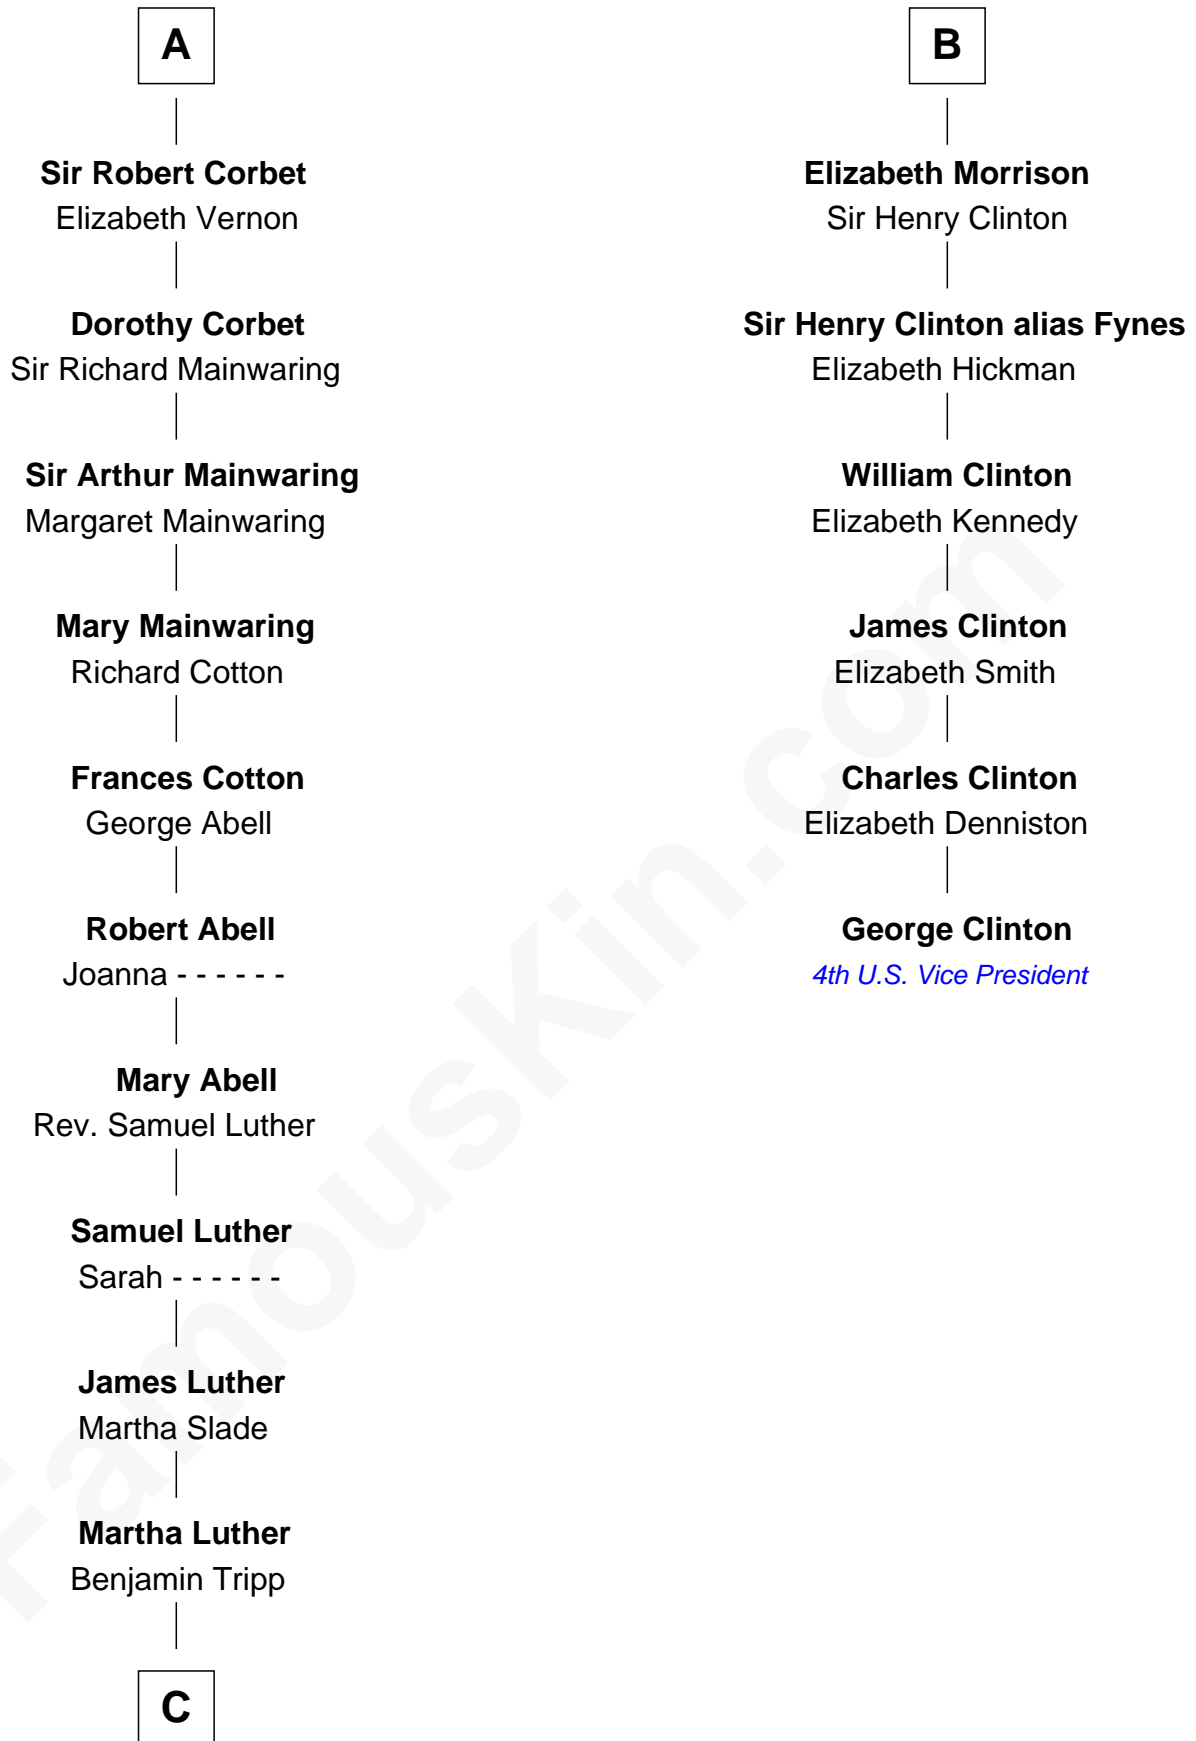

# FamousKin.com Relationship Chart of

**Lizzie Borden**

*Accused Murderess*

12th cousin 9 times removed of

**George Clinton**

*4th U.S. Vice President*

**C**

—  
**Susanna Tripp**

John Vinnicum

—  
**Sarah L. Vinnicum**

Joseph Morse

—  
**Anthony Morse**

Rhoda Morrison

—  
**Sarah Anthony Morse**

Andrew Jackson Borden

—  
**Lizzie Borden**

*Accused Murderess*

FamousKin.com