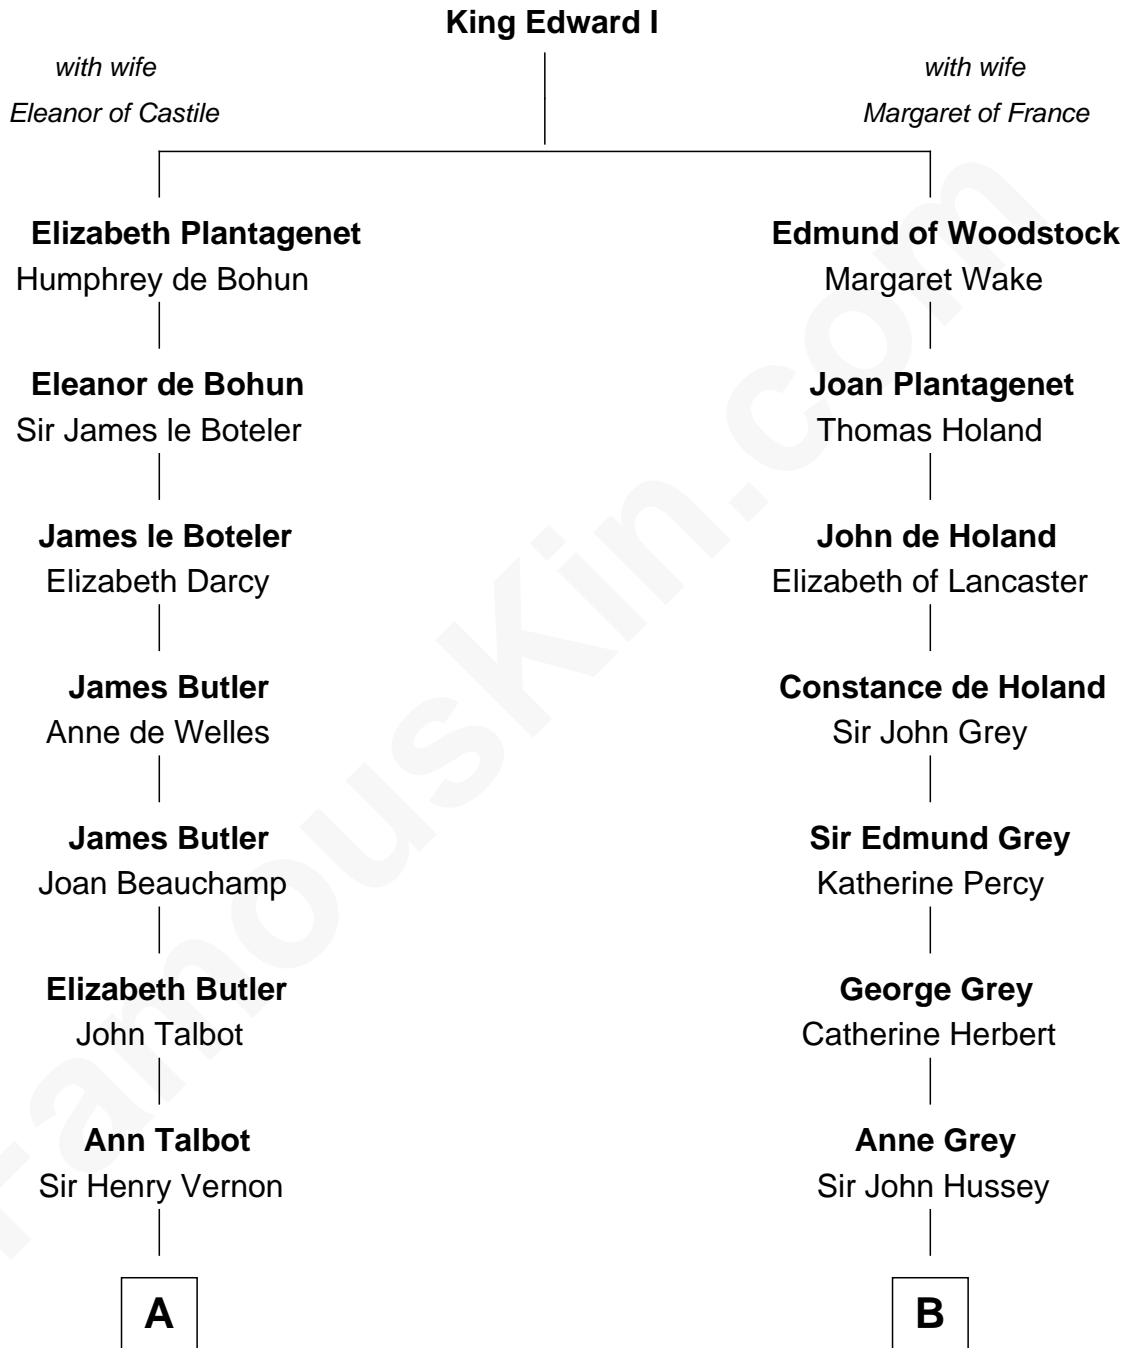

FamousKin.com Relationship Chart of

Lizzie Borden

Accused Murderess

13th cousin 8 times removed of

George Clinton

4th U.S. Vice President

C

—
Susanna Tripp

John Vinnicum

—
Sarah L. Vinnicum

Joseph Morse

—
Anthony Morse

Rhoda Morrison

—
Sarah Anthony Morse

Andrew Jackson Borden

—
Lizzie Borden

Accused Murderess