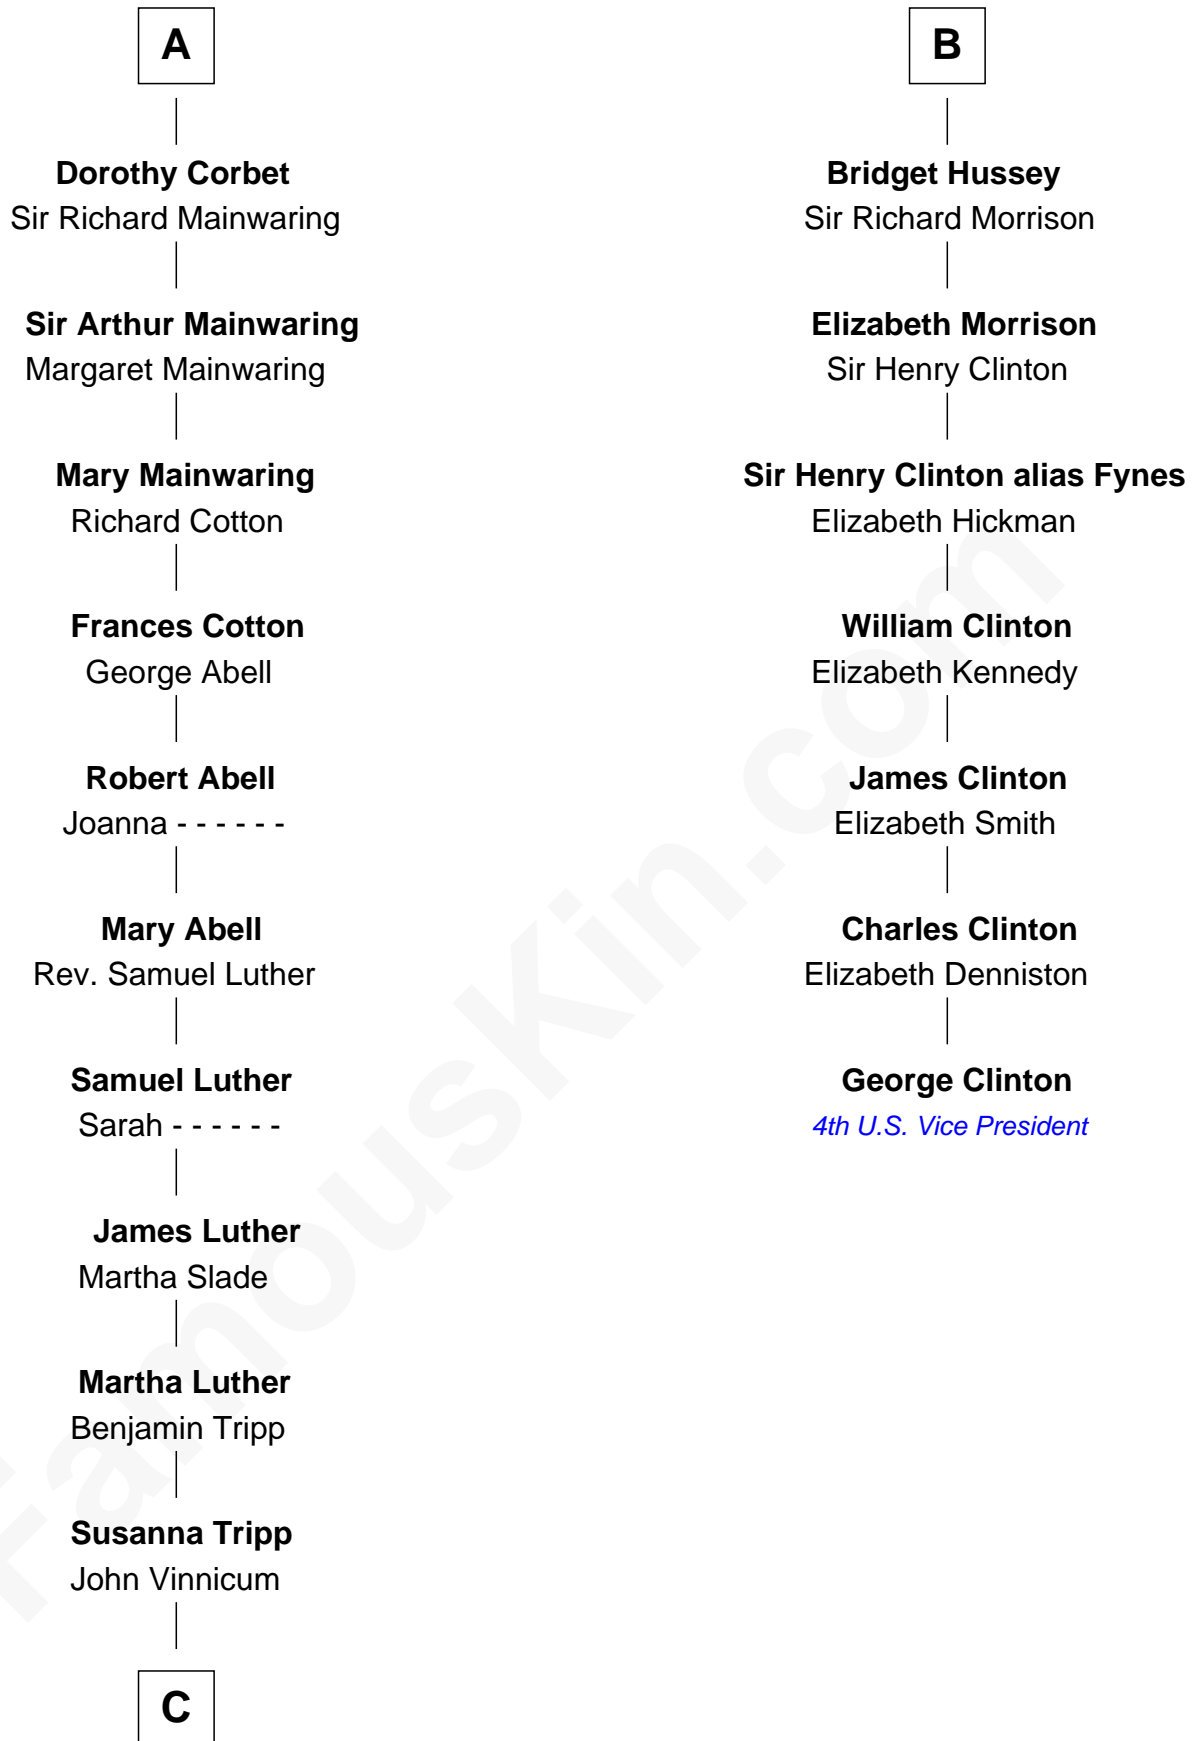

# FamousKin.com Relationship Chart of

**Lizzie Borden**

*Accused Murderess*

13th cousin 7 times removed of

**George Clinton**

*4th U.S. Vice President*

**Henry Plantagenet**

Maud de Chaworth

**C**

—  
**Sarah L. Vinnicum**

Joseph Morse

—  
**Anthony Morse**

Rhoda Morrison

—  
**Sarah Anthony Morse**

Andrew Jackson Borden

—  
**Lizzie Borden**

*Accused Murderess*