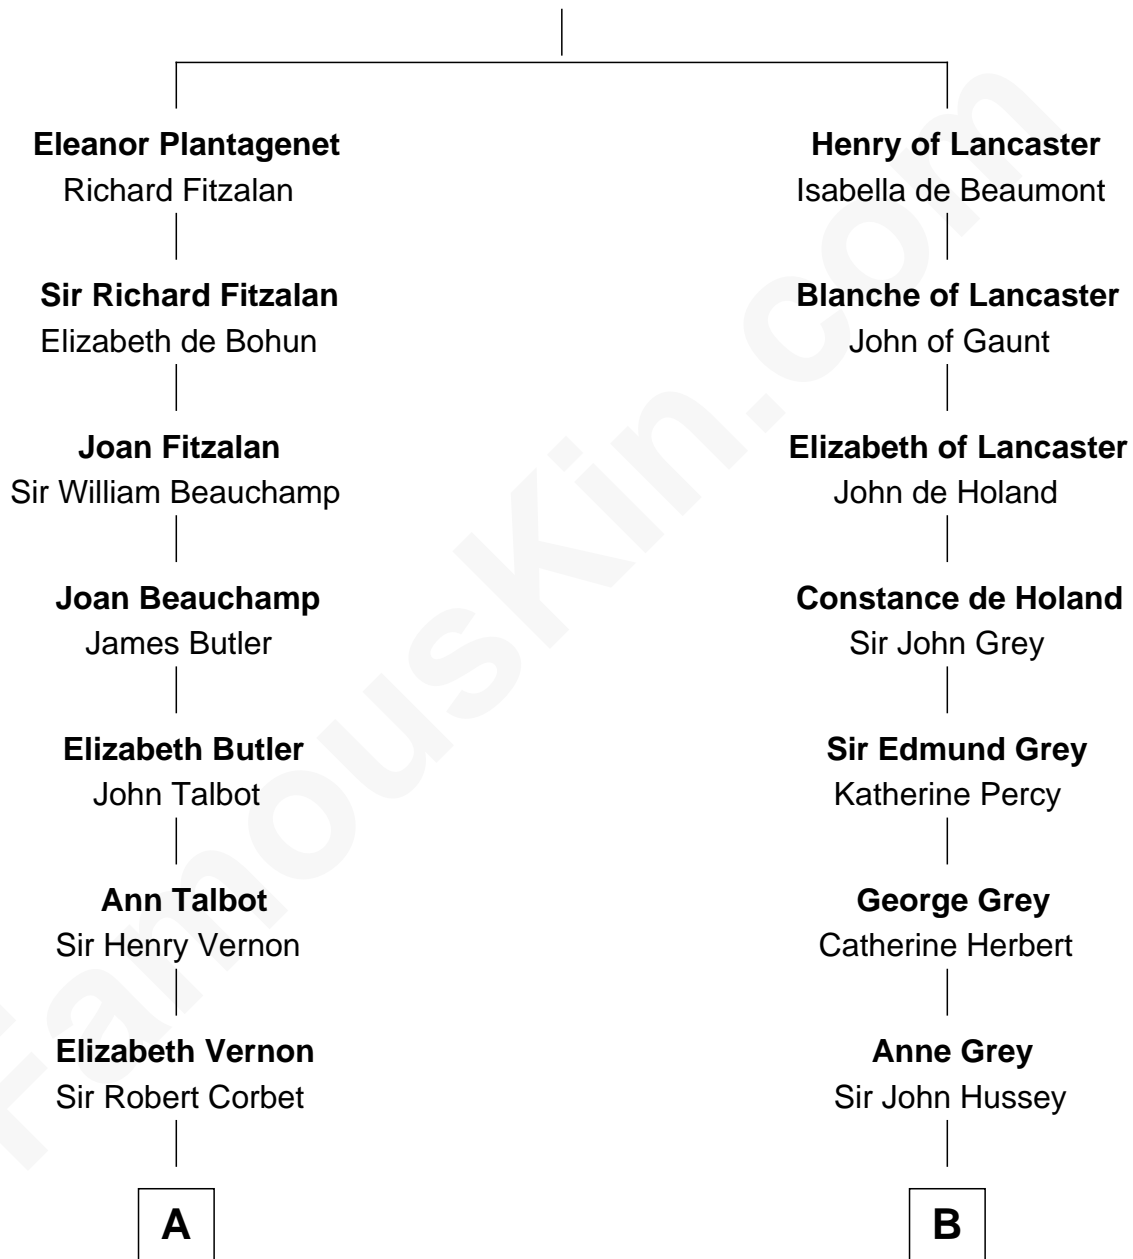

# FamousKin.com Relationship Chart of

**Lizzie Borden**

*Accused Murderess*

13th cousin 7 times removed of

**George Clinton**

*4th U.S. Vice President*

**Henry Plantagenet**

Maud de Chaworth

**C**

—  
**Sarah L. Vinnicum**

Joseph Morse

—  
**Anthony Morse**

Rhoda Morrison

—  
**Sarah Anthony Morse**

Andrew Jackson Borden

—  
**Lizzie Borden**

*Accused Murderess*