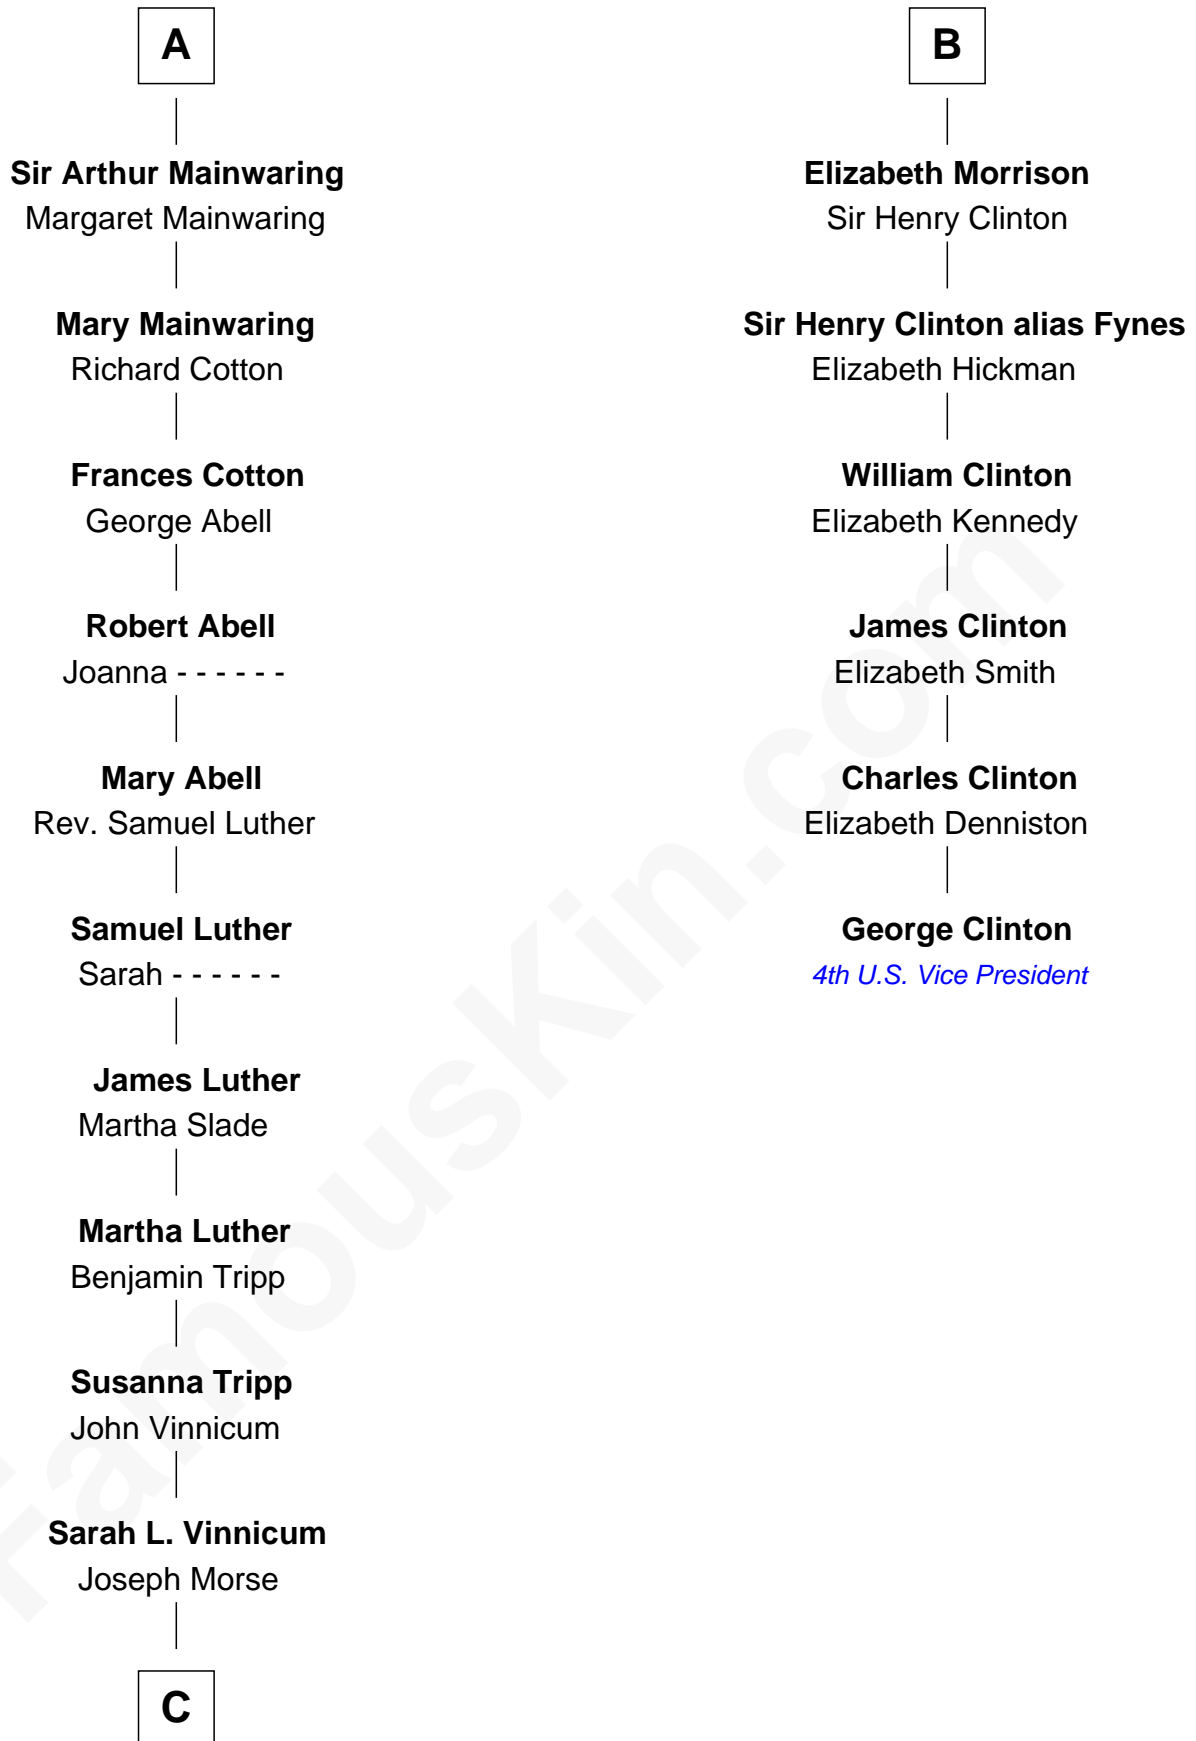

# FamousKin.com Relationship Chart of

**Lizzie Borden**

*Accused Murderess*

12th cousin 7 times removed of

**George Clinton**

*4th U.S. Vice President*

**Sir William de Ros**  
Margery de Badlesmere

**C**

—  
**Anthony Morse**

Rhoda Morrison

—  
**Sarah Anthony Morse**

Andrew Jackson Borden

—  
**Lizzie Borden**

*Accused Murderess*

FamousKin.com