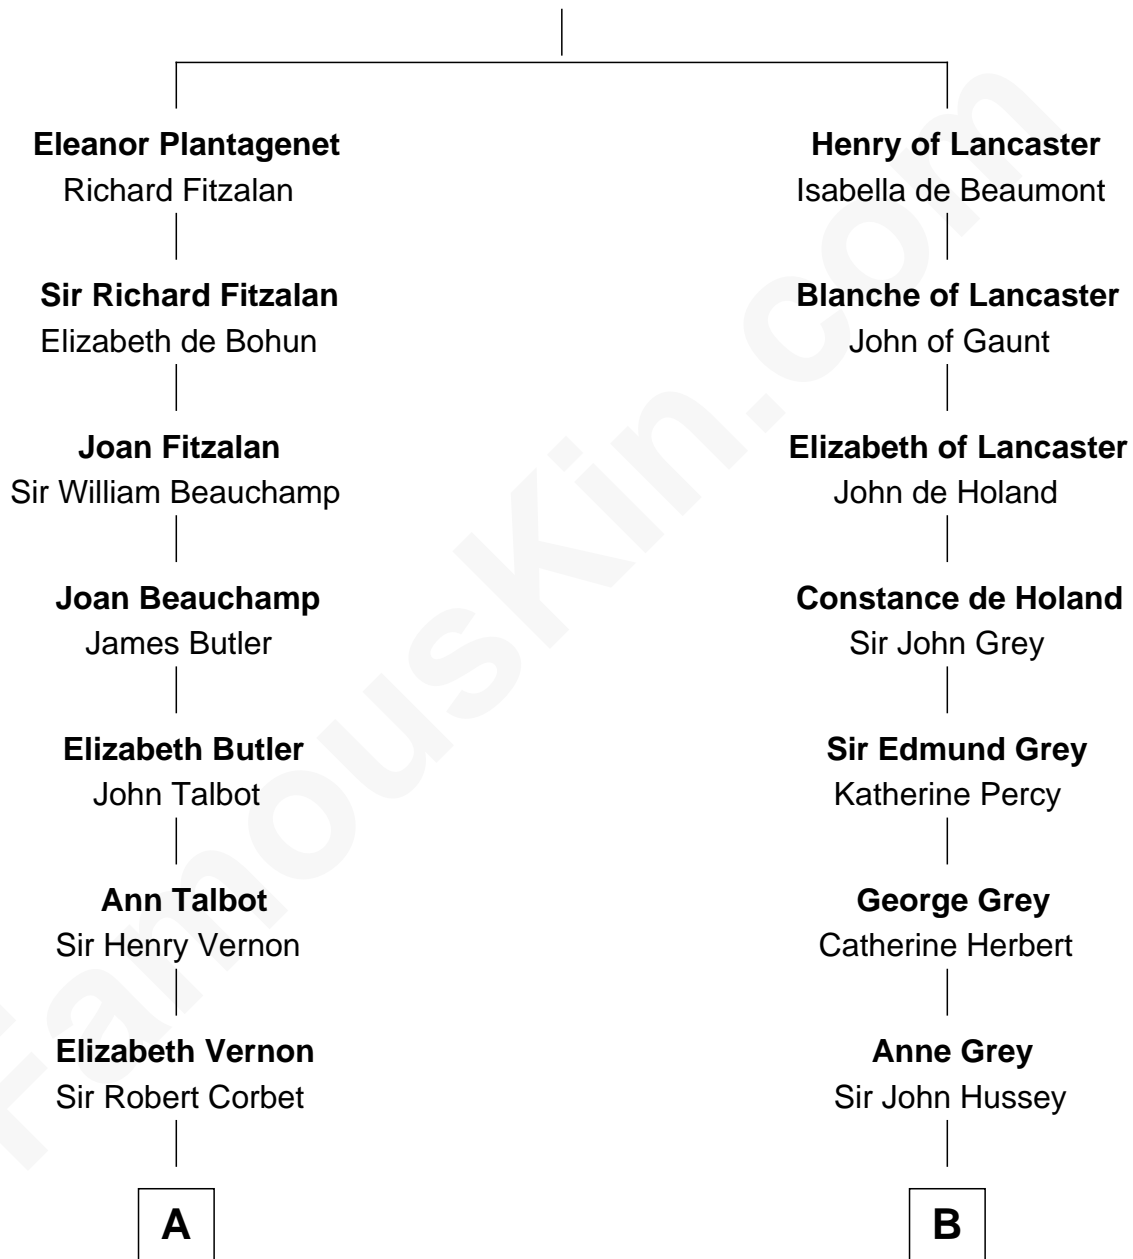

# FamousKin.com Relationship Chart of

**Lizzie Borden**

*Accused Murderess*

14th cousin 6 times removed of

**DeWitt Clinton**

*6th Governor of New York*

**Henry Plantagenet**

Maud de Chaworth

FamousKin.com