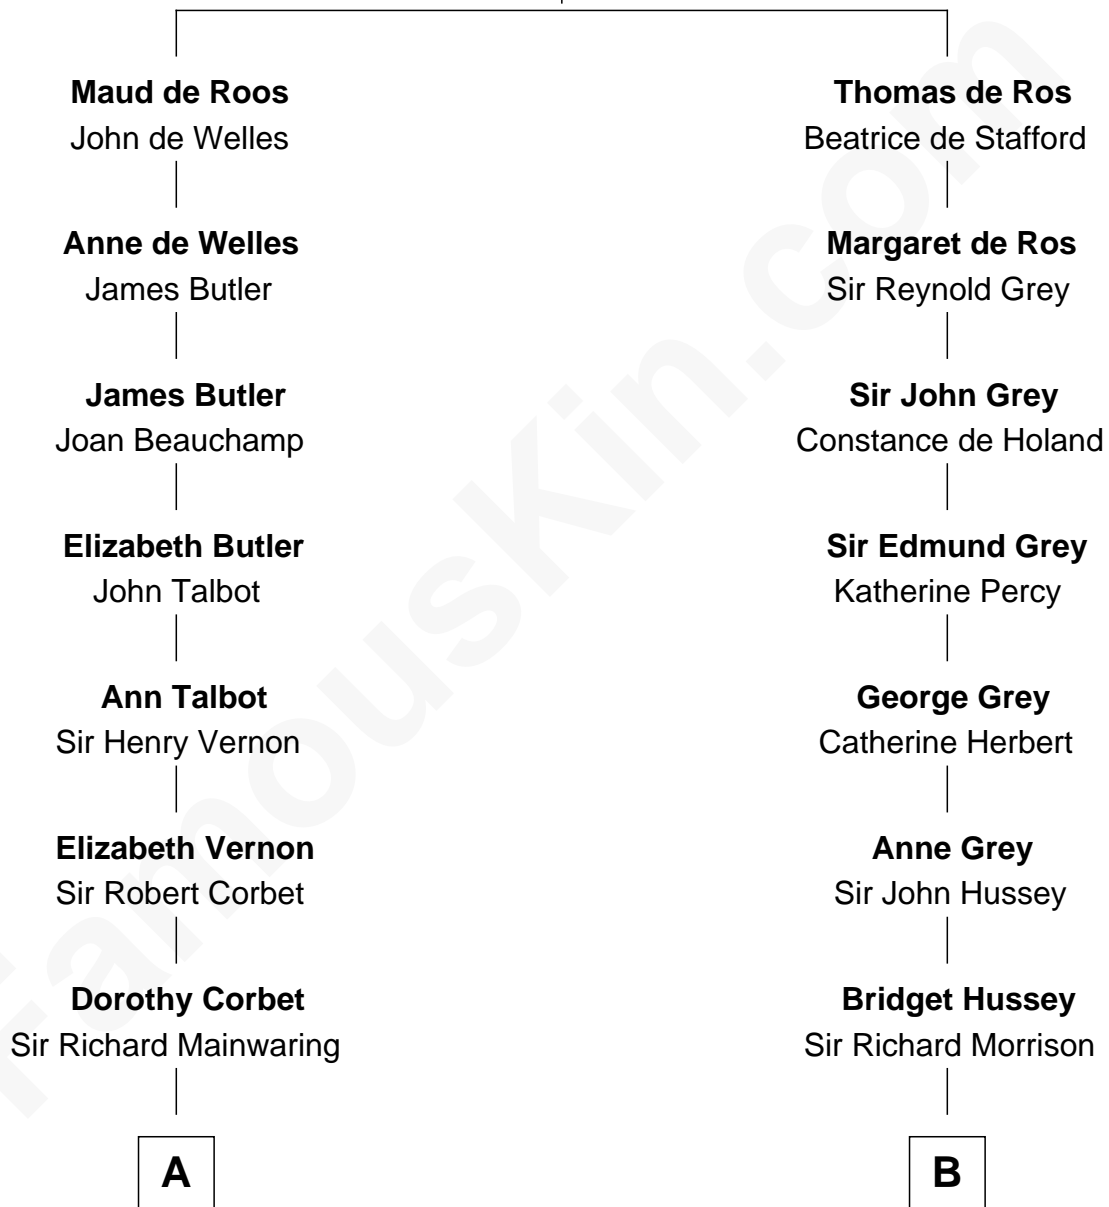

FamousKin.com Relationship Chart of

Lizzie Borden

Accused Murderess

13th cousin 6 times removed of

DeWitt Clinton

6th Governor of New York

Sir William de Ros
Margery de Badlesmere

C

—
Anthony Morse

Rhoda Morrison

—
Sarah Anthony Morse

Andrew Jackson Borden

—
Lizzie Borden

Accused Murderess

FamousKin.com