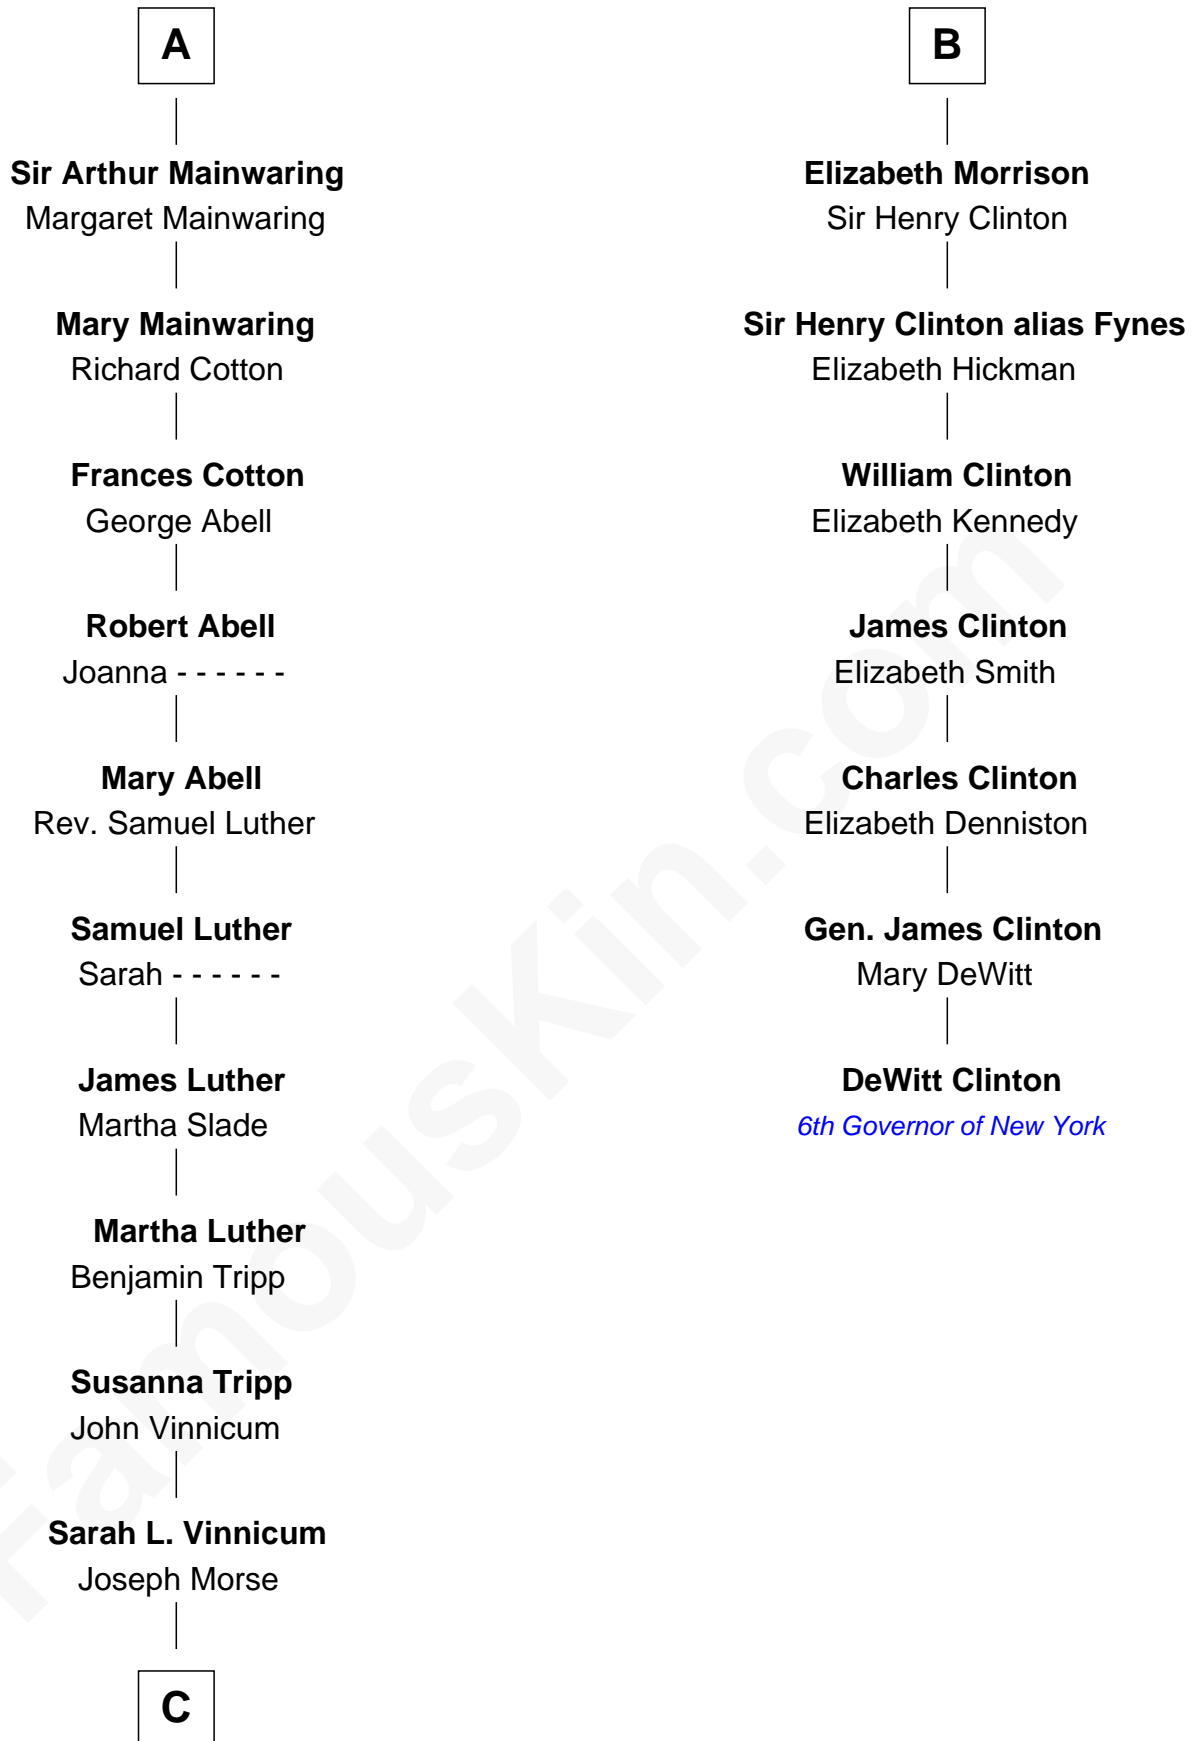

FamousKin.com Relationship Chart of

Lizzie Borden

Accused Murderess

13th cousin 6 times removed of

DeWitt Clinton

6th Governor of New York

Sir William de Ros
Margery de Badlesmere

C

—
Anthony Morse

Rhoda Morrison

—
Sarah Anthony Morse

Andrew Jackson Borden

—
Lizzie Borden

Accused Murderess

FamousKin.com