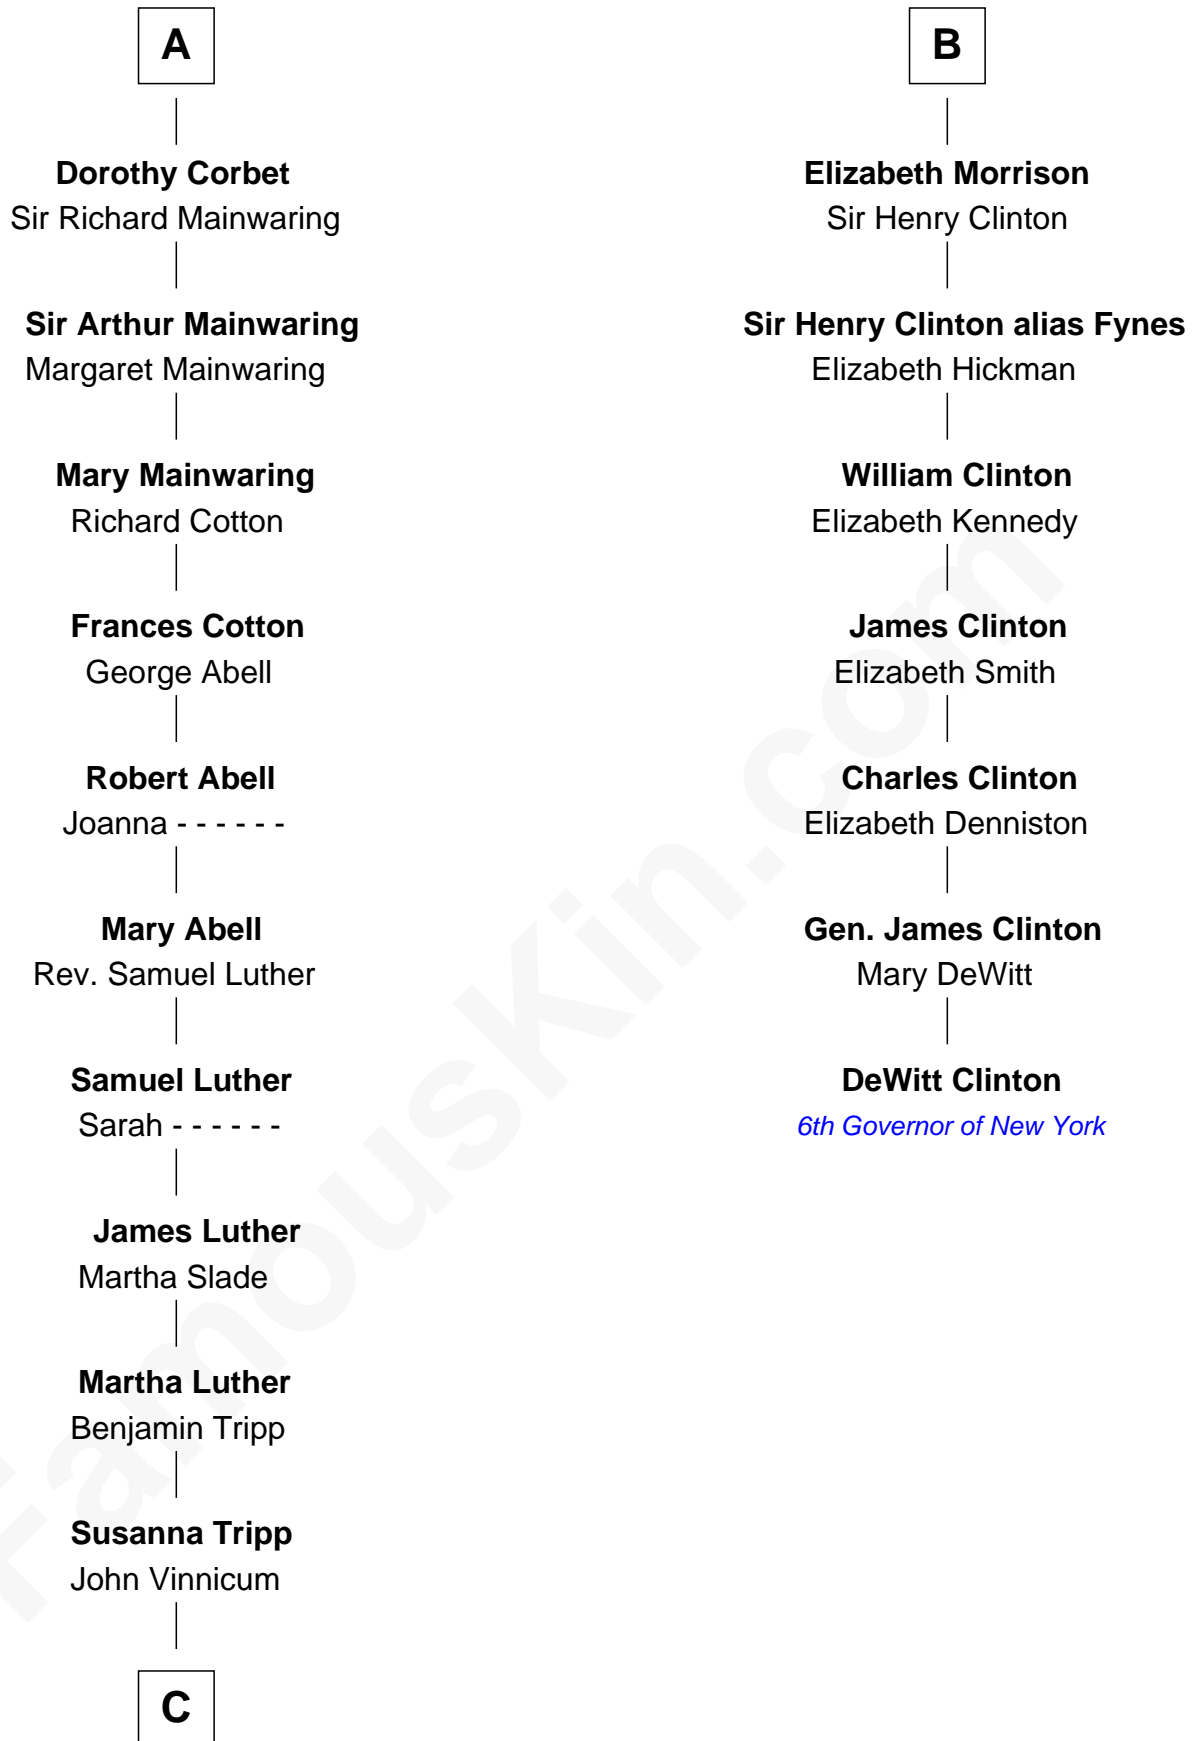

FamousKin.com Relationship Chart of

Lizzie Borden

Accused Murderess

13th cousin 7 times removed of

DeWitt Clinton

6th Governor of New York

FamousKin.com