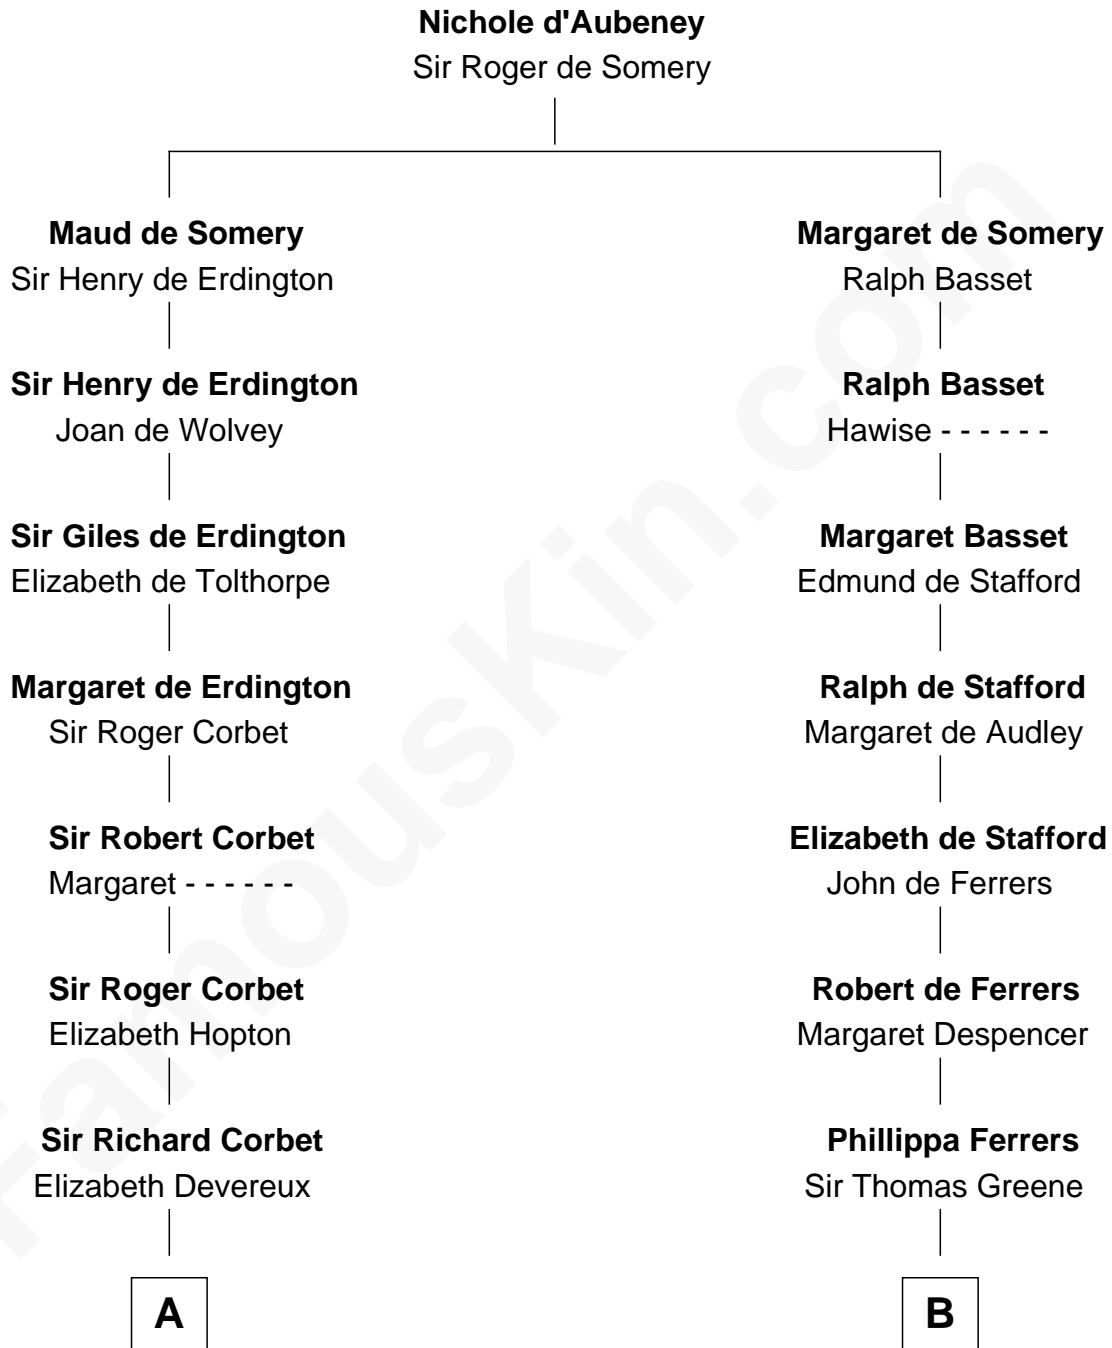

FamousKin.com Relationship Chart of

Lizzie Borden

Accused Murderess

15th cousin 6 times removed of

Jonathan Swift

Author of Gulliver's Travels

C

—
Susanna Tripp

John Vinnicum

—
Sarah L. Vinnicum

Joseph Morse

—
Anthony Morse

Rhoda Morrison

—
Sarah Anthony Morse

Andrew Jackson Borden

—
Lizzie Borden

Accused Murderess

FamousKin.com