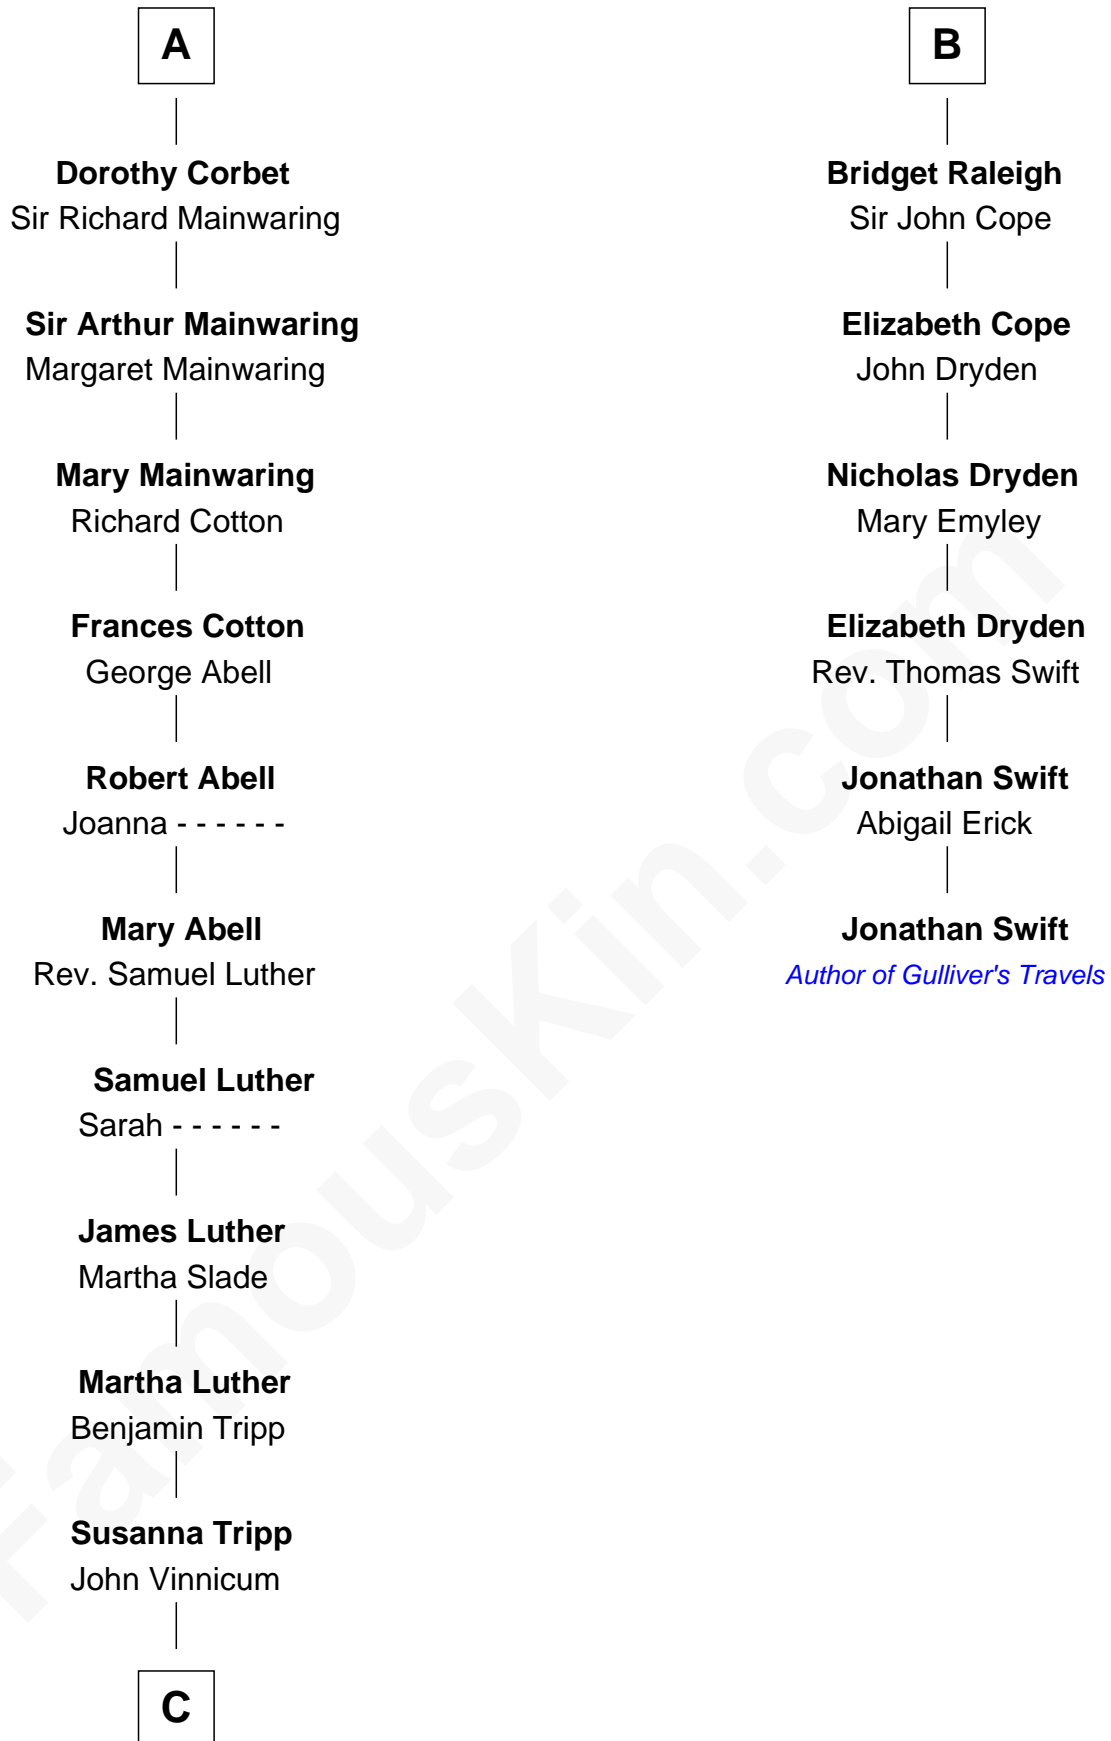

# FamousKin.com Relationship Chart of

**Lizzie Borden**

*Accused Murderess*

12th cousin 8 times removed of

**Jonathan Swift**

*Author of Gulliver's Travels*

**Edmund Fitzalan**

Alice de Warenne

**C**

—  
**Sarah L. Vinnicum**

Joseph Morse

—  
**Anthony Morse**

Rhoda Morrison

—  
**Sarah Anthony Morse**

Andrew Jackson Borden

—  
**Lizzie Borden**

*Accused Murderess*

FamousKin.com