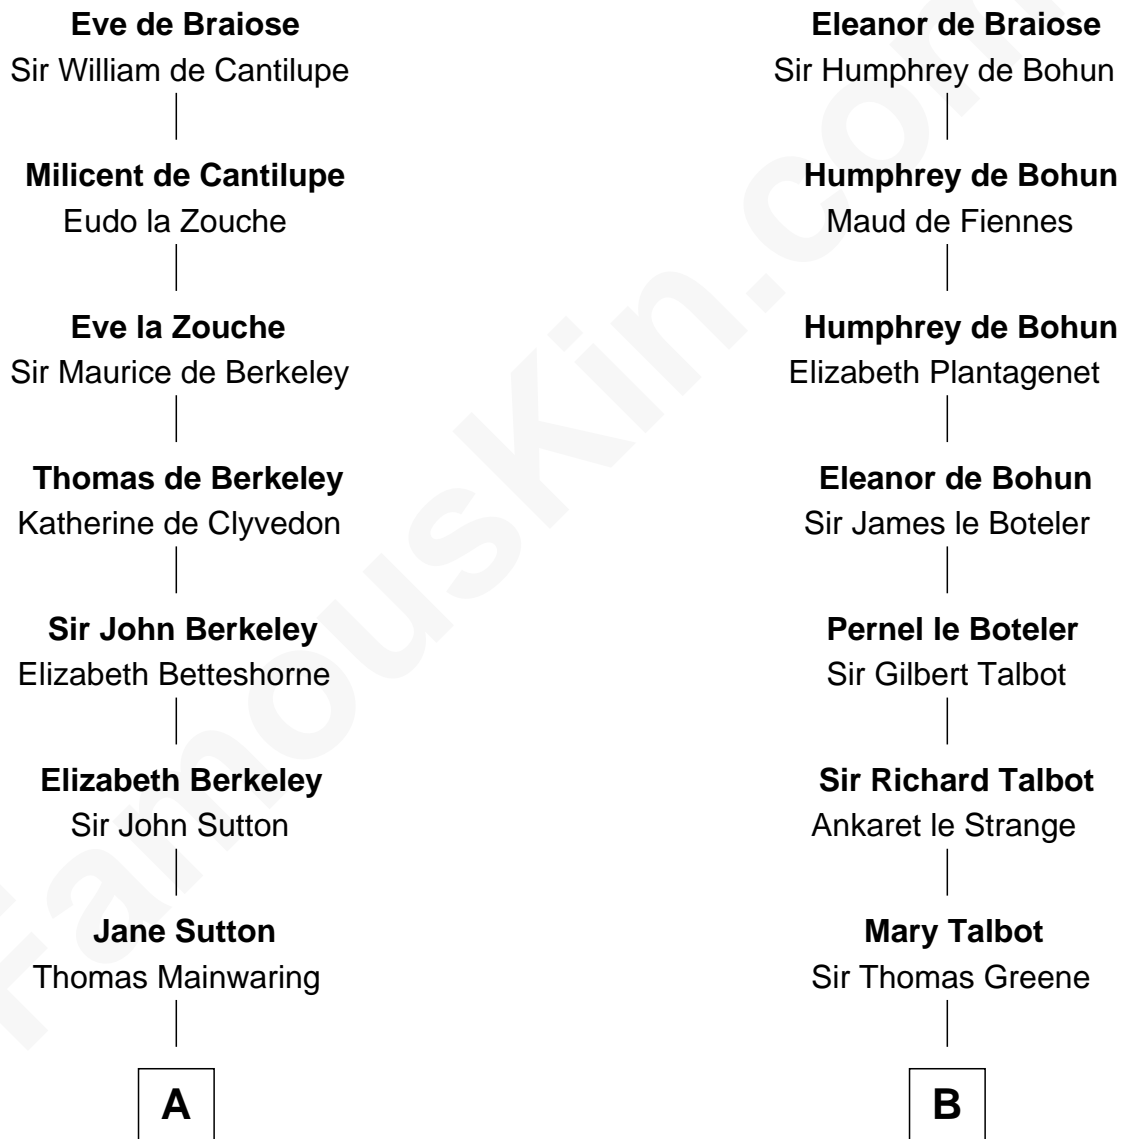

FamousKin.com Relationship Chart of

Lizzie Borden

Accused Murderess

16th cousin 4 times removed of

Jonathan Swift

Author of Gulliver's Travels

William de Braiose

Eva Marshal

Accused Murderess

FamousKin.com