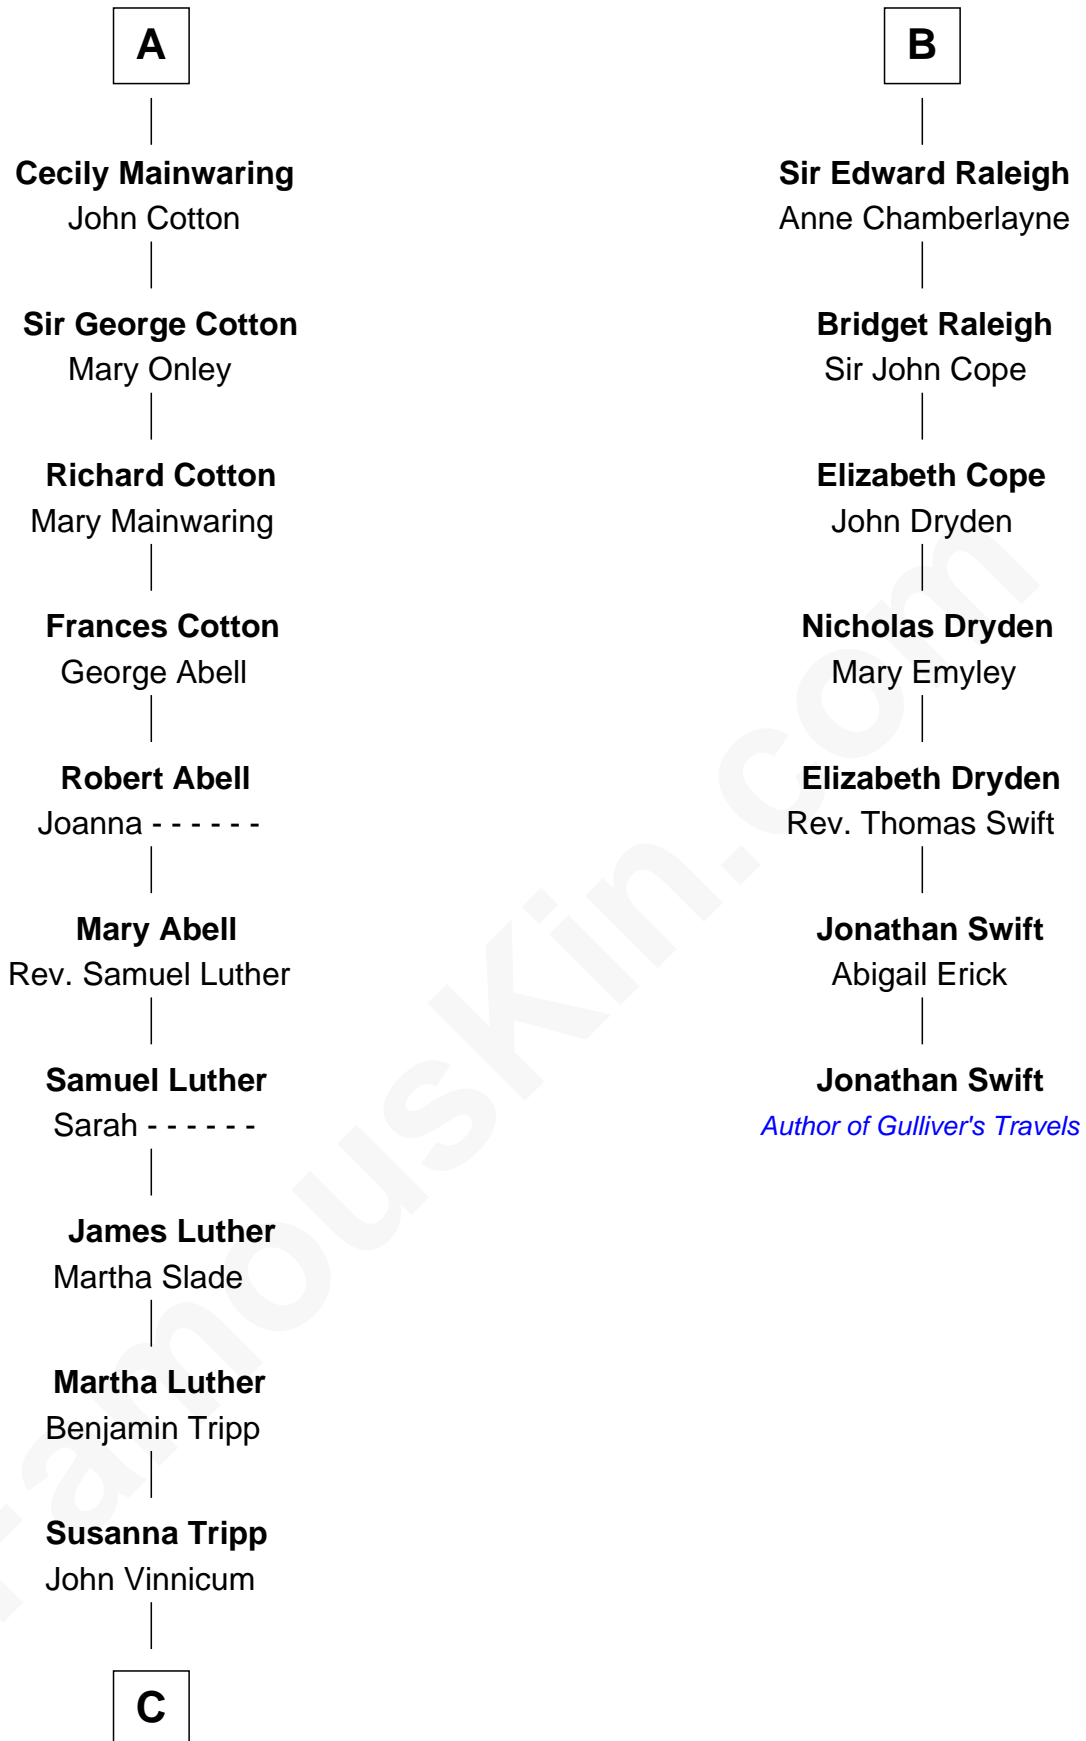

FamousKin.com Relationship Chart of

Lizzie Borden

Accused Murderess

13th cousin 7 times removed of

Jonathan Swift

Author of Gulliver's Travels

Sir Hugh le Despencer

Isabella de Beauchamp

Sir Thomas Greene

Elizabeth Greene

William Raleigh

Sir Edward Raleigh

Margaret Verney

B

C

—
Sarah L. Vinnicum

Joseph Morse

—
Anthony Morse

Rhoda Morrison

—
Sarah Anthony Morse

Andrew Jackson Borden

—
Lizzie Borden

Accused Murderess

FamousKin.com