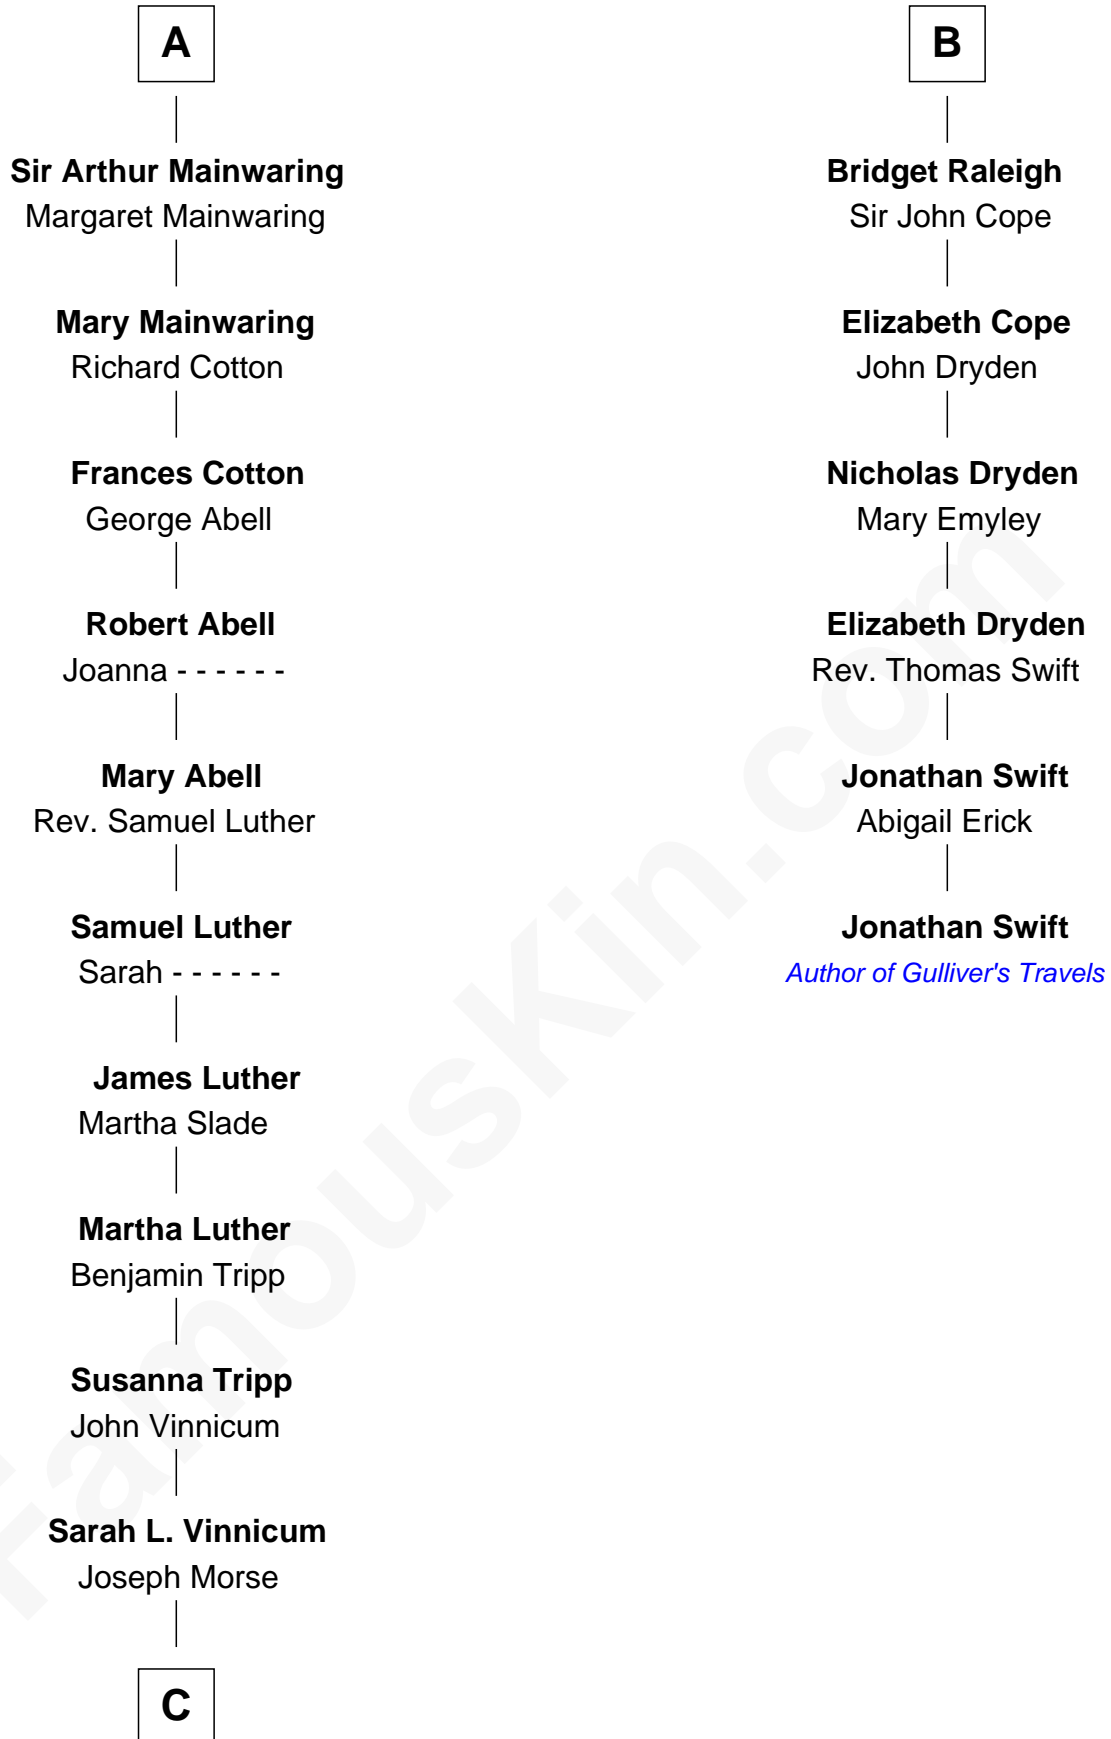

FamousKin.com Relationship Chart of

Lizzie Borden

Accused Murderess

12th cousin 7 times removed of

Jonathan Swift

Author of Gulliver's Travels

C

—
Anthony Morse

Rhoda Morrison

—
Sarah Anthony Morse

Andrew Jackson Borden

—
Lizzie Borden

Accused Murderess

FamousKin.com