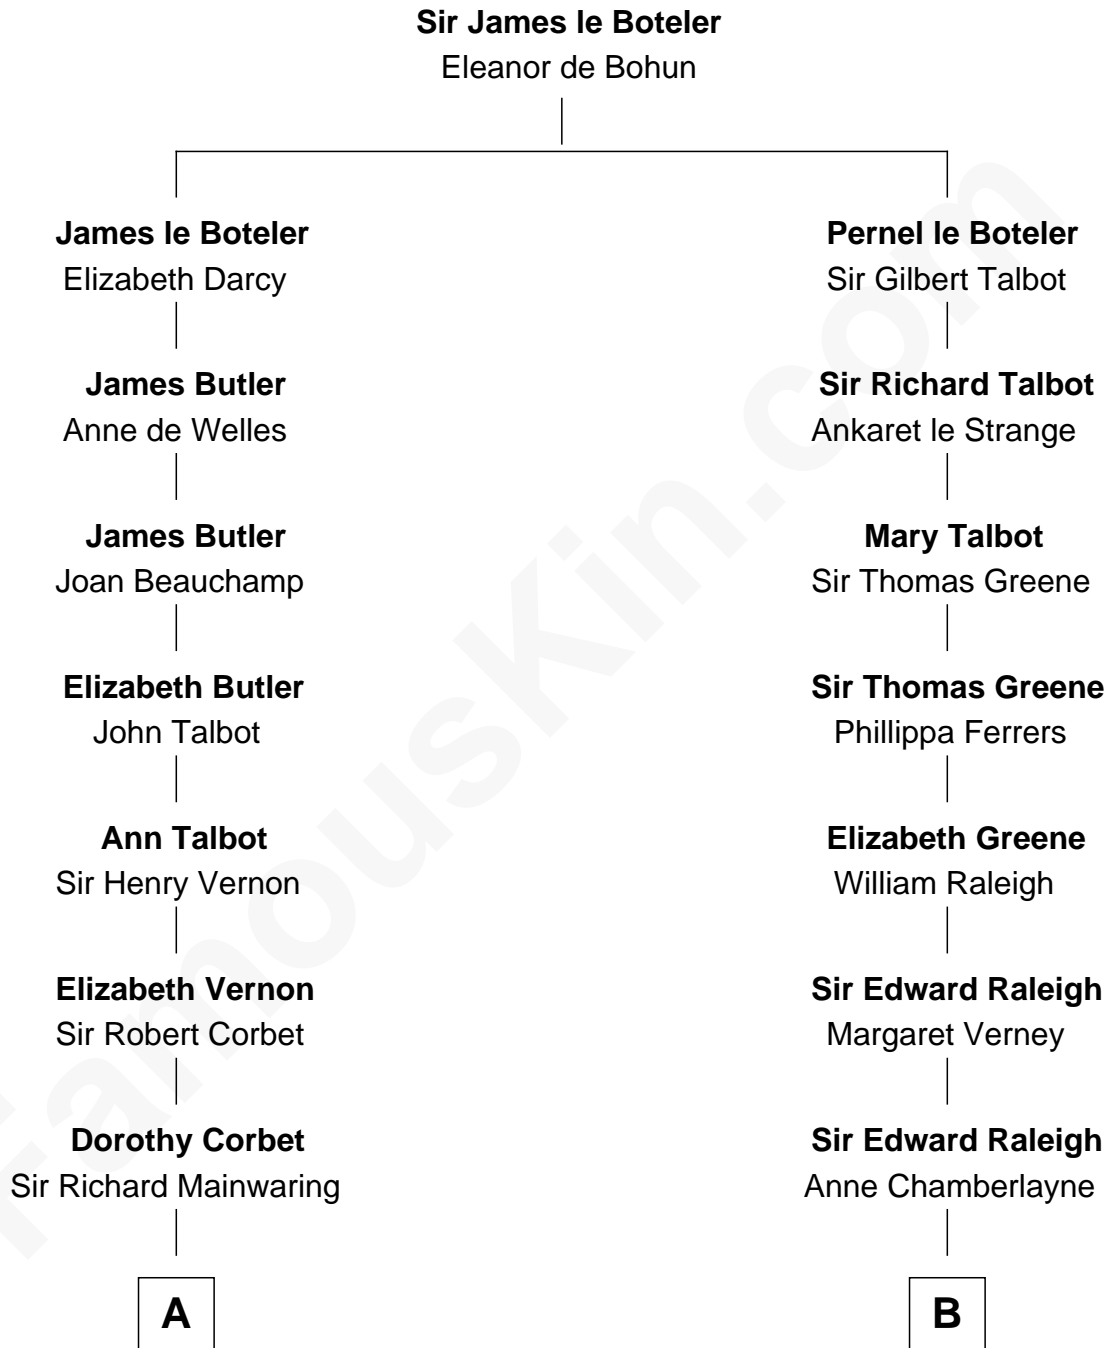

FamousKin.com Relationship Chart of

Lizzie Borden

Accused Murderess

12th cousin 7 times removed of

Jonathan Swift

Author of Gulliver's Travels

C

—
Anthony Morse

Rhoda Morrison

—
Sarah Anthony Morse

Andrew Jackson Borden

—
Lizzie Borden

Accused Murderess

FamousKin.com