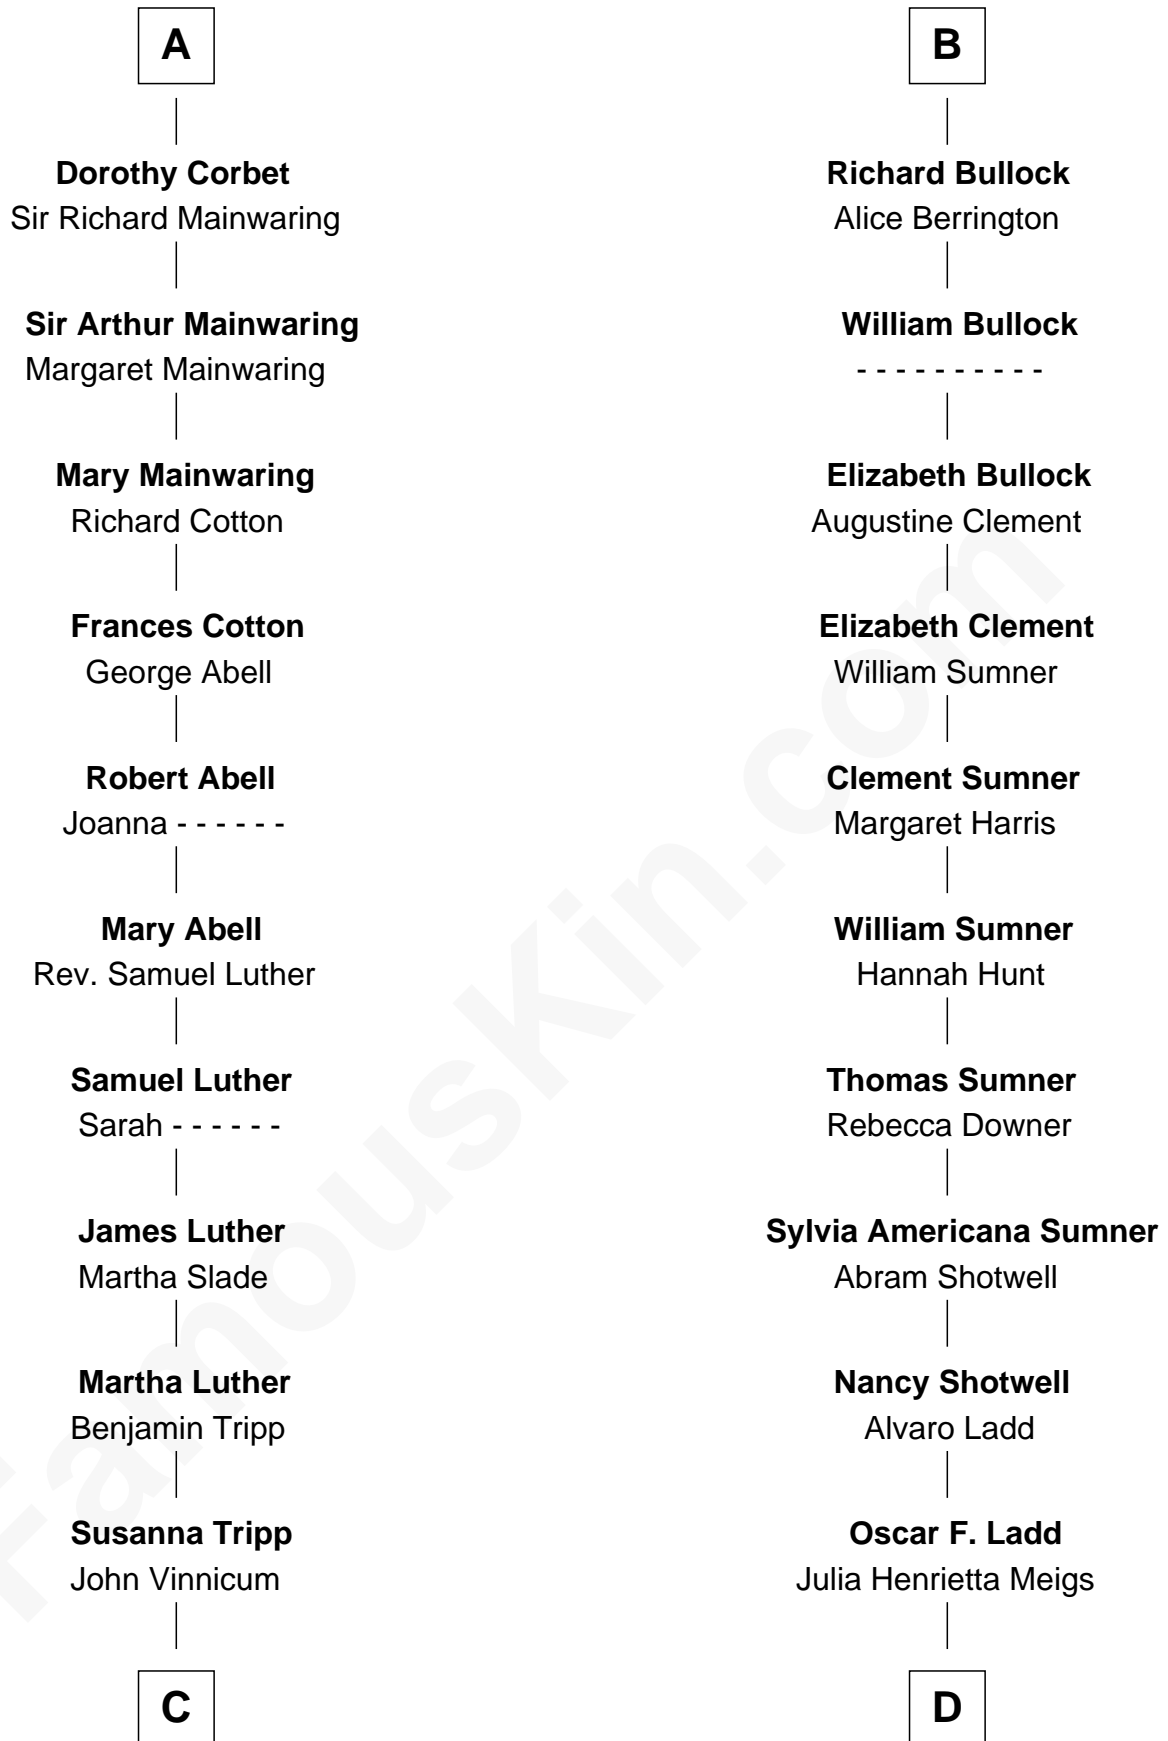

FamousKin.com Relationship Chart of

Lizzie Borden

Accused Murderess

18th cousin 2 times removed of

Alan Ladd

Movie Actor

Bartholomew de Badlesmere

Margaret de Clare

Margery de Badlesmere

Sir William de Ros

Maud de Roos

John de Welles

Anne de Welles

James Butler

James Butler

Joan Beauchamp

John de Vere

Aubrey de Vere

Alice FitzWalter

Sir Richard de Vere

Alice Sergeaux

Sir John de Vere

Elizabeth Howard

Joan de Vere

Sir William Norreys

Margaret Norreys

Gilbert Bullock

Thomas Bullock

Alice Kingsmill

B

FamousKin.com