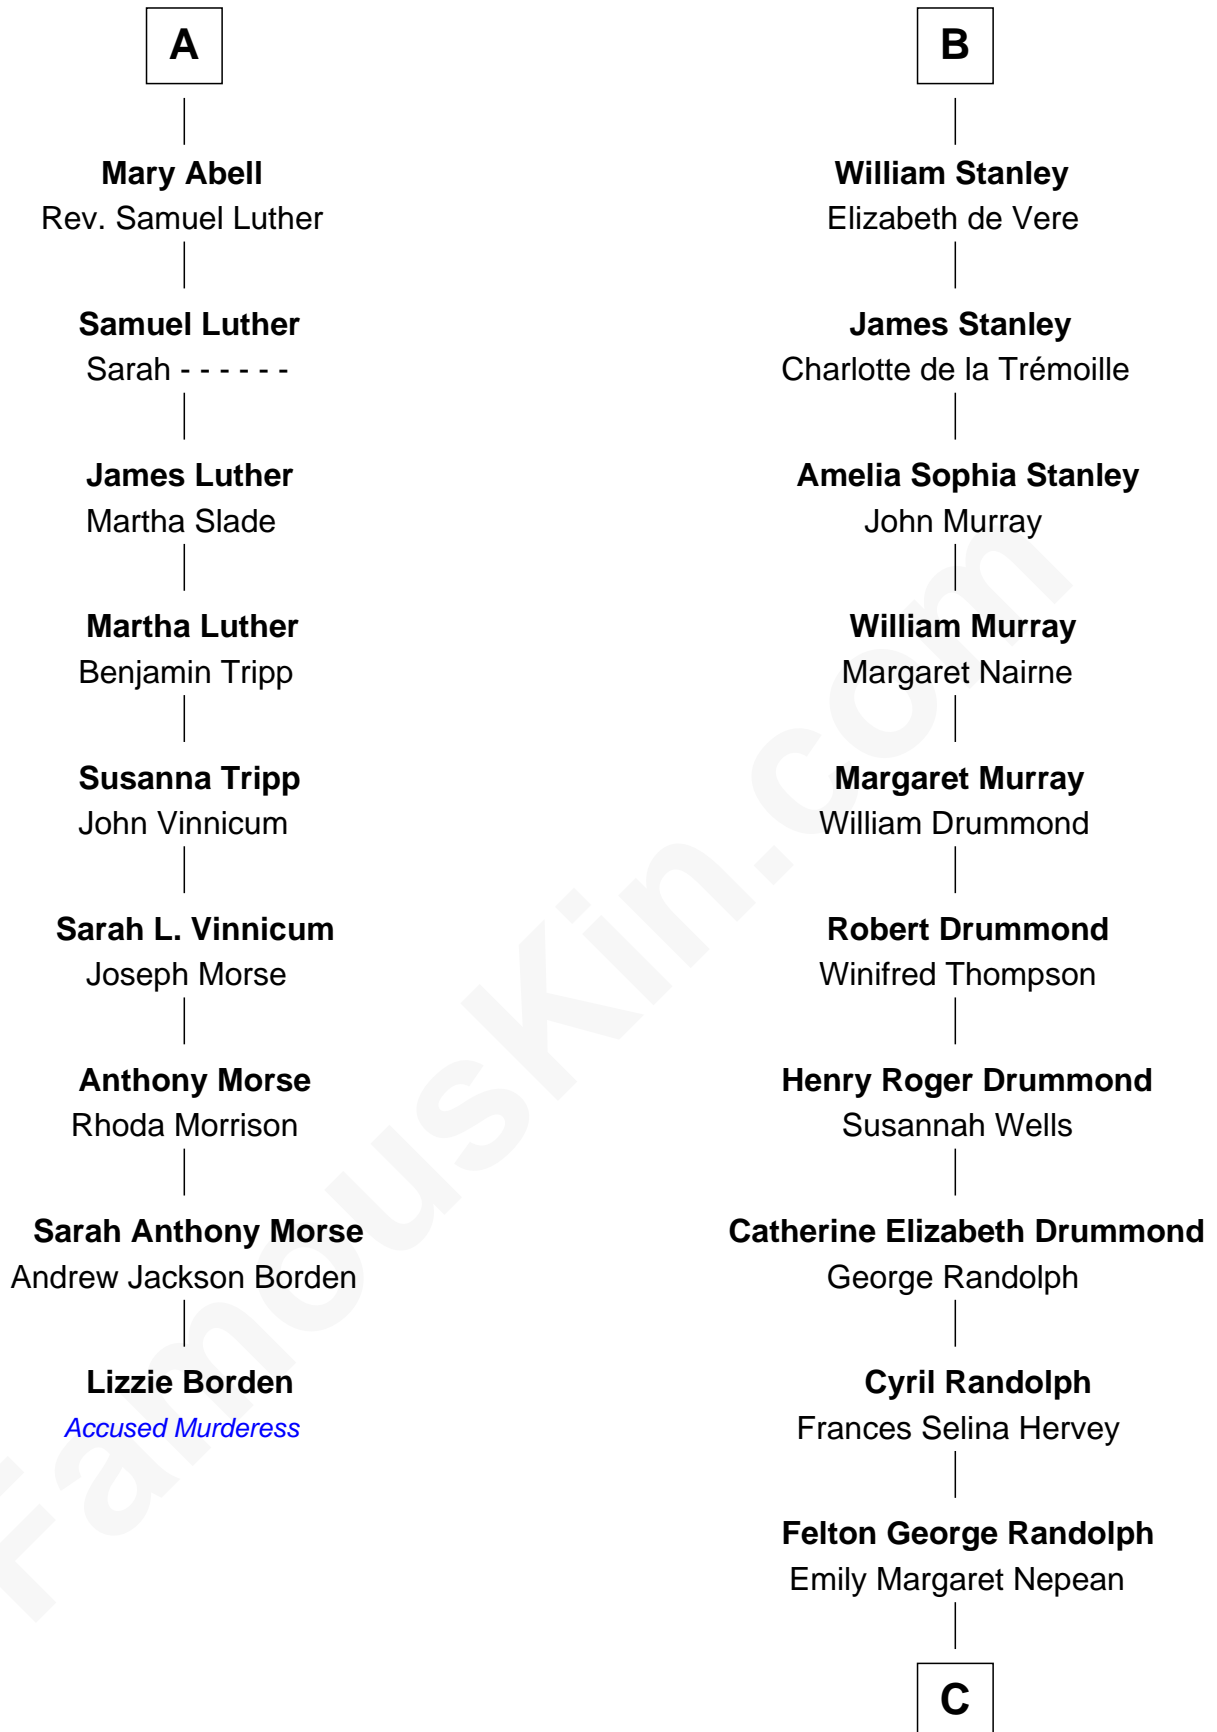

FamousKin.com Relationship Chart of

Lizzie Borden

Accused Murderess

15th cousin 4 times removed of

Hugh Grant

Movie Actor

C

Margaret Isobel Randolph