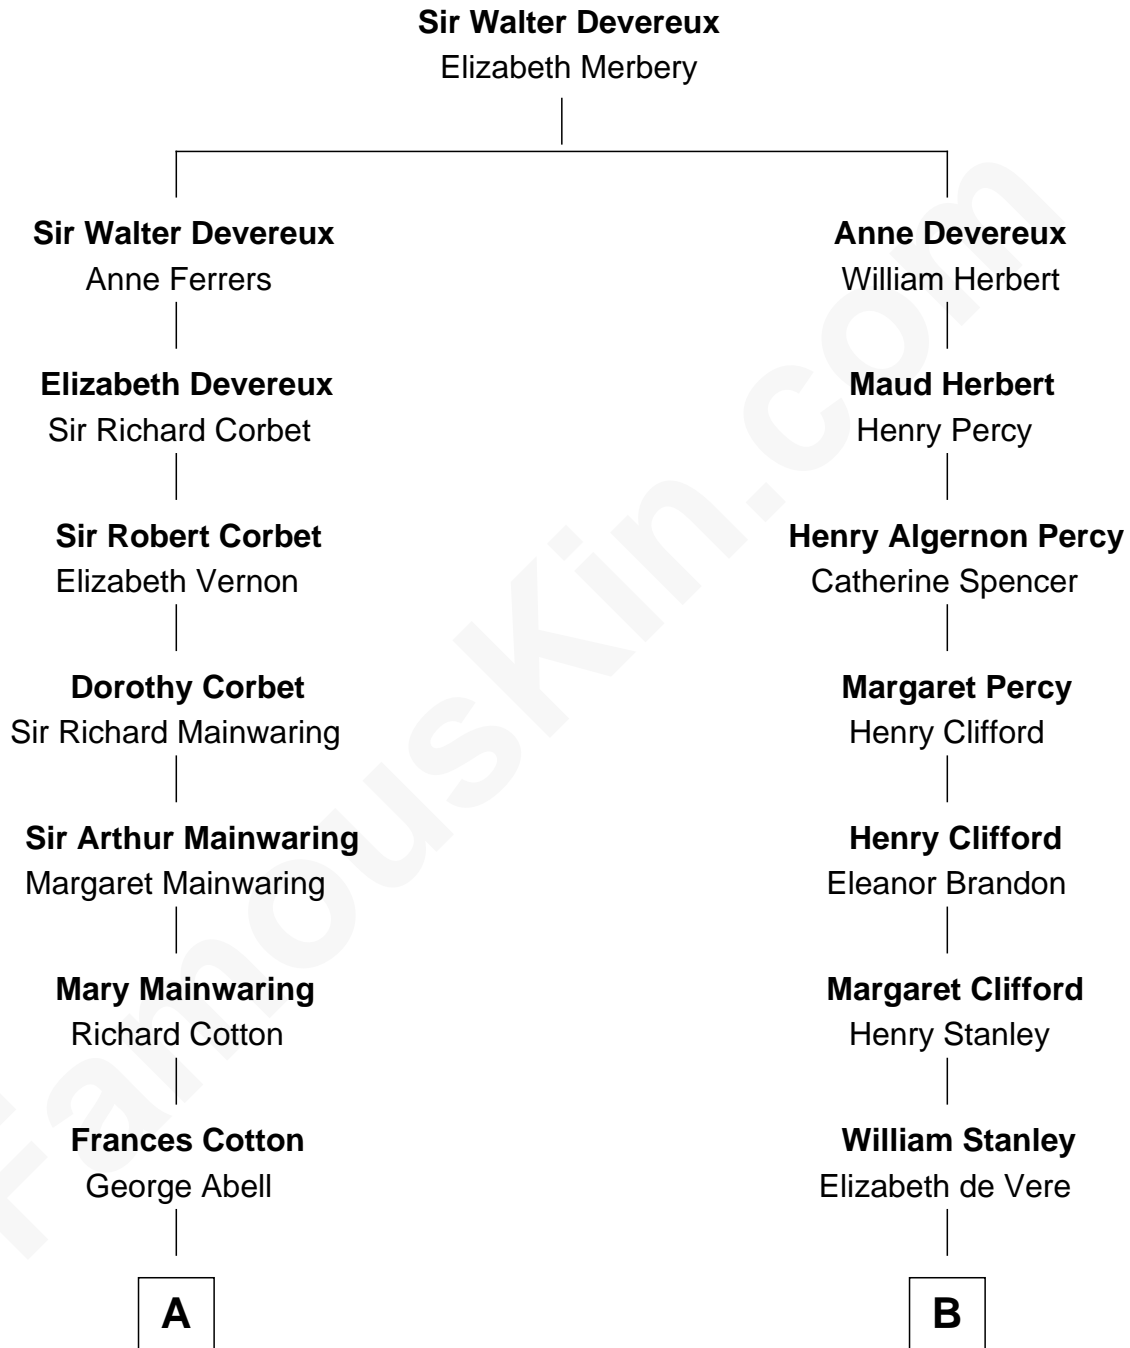

FamousKin.com Relationship Chart of

Lizzie Borden

Accused Murderess

16th cousin 2 times removed of

Hugh Grant

Movie Actor

FamousKin.com