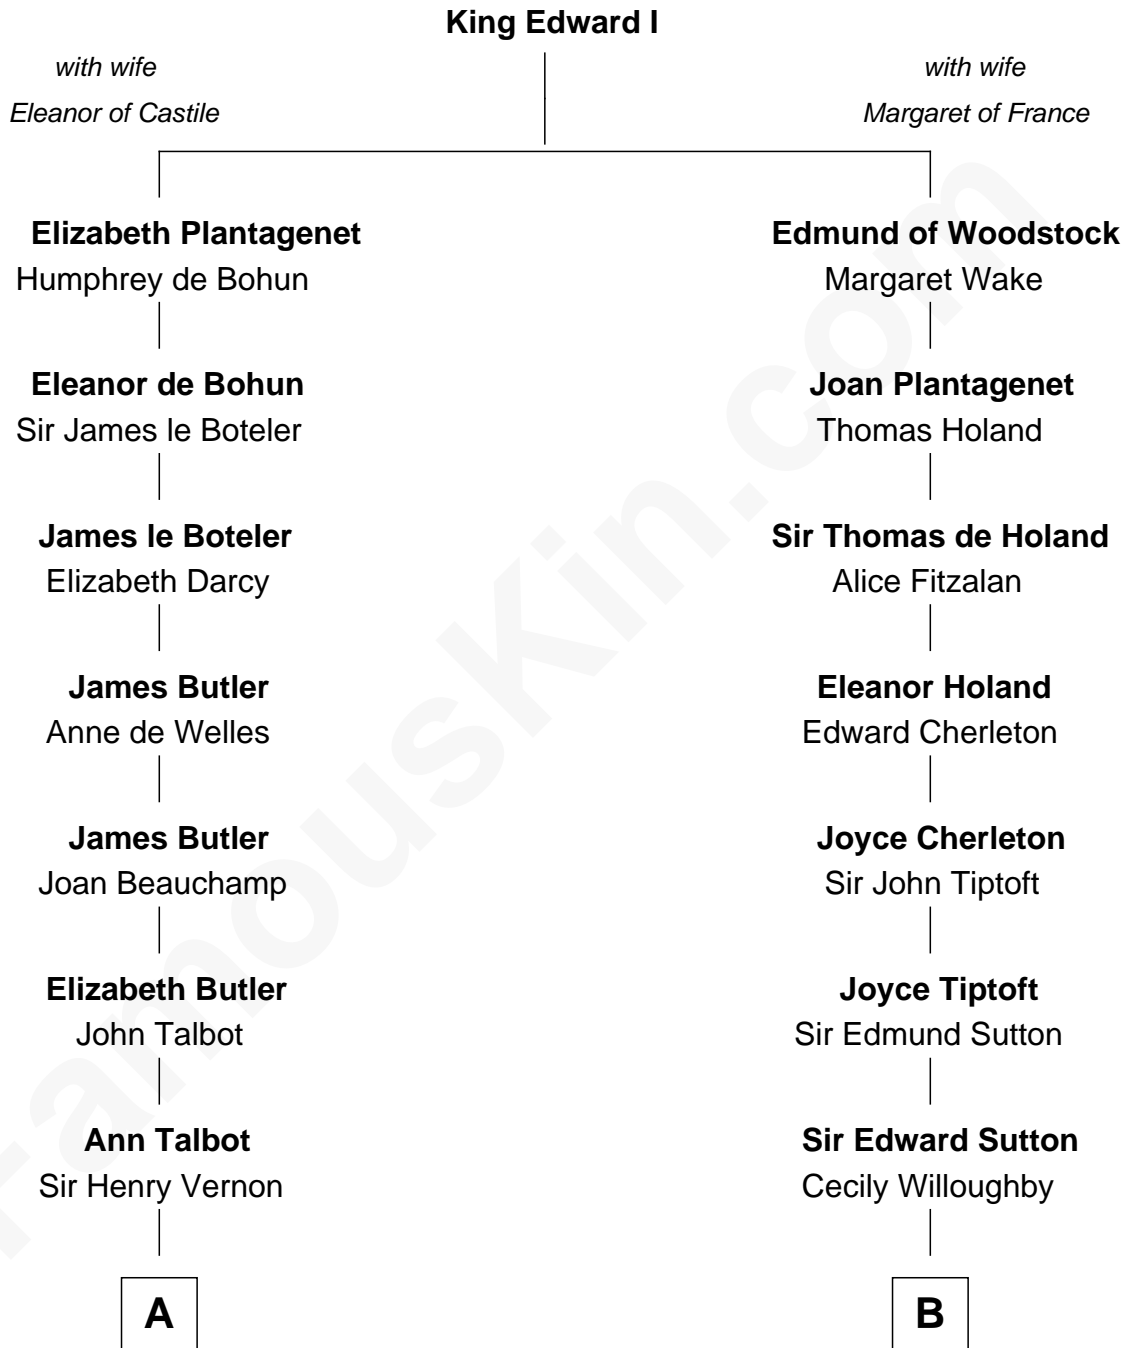

FamousKin.com Relationship Chart of

Lizzie Borden

Accused Murderess

21st cousin of

George Hamilton

TV and Movie Actor

C

Susanna Tripp
John Vinnicum

Sarah L. Vinnicum
Joseph Morse

Anthony Morse
Rhoda Morrison

Sarah Anthony Morse
Andrew Jackson Borden

Lizzie Borden
Accused Murderess

D

William C. Gilman
Mary Ann Stevens

George C. Gilman
Elizabeth Melissa Lane