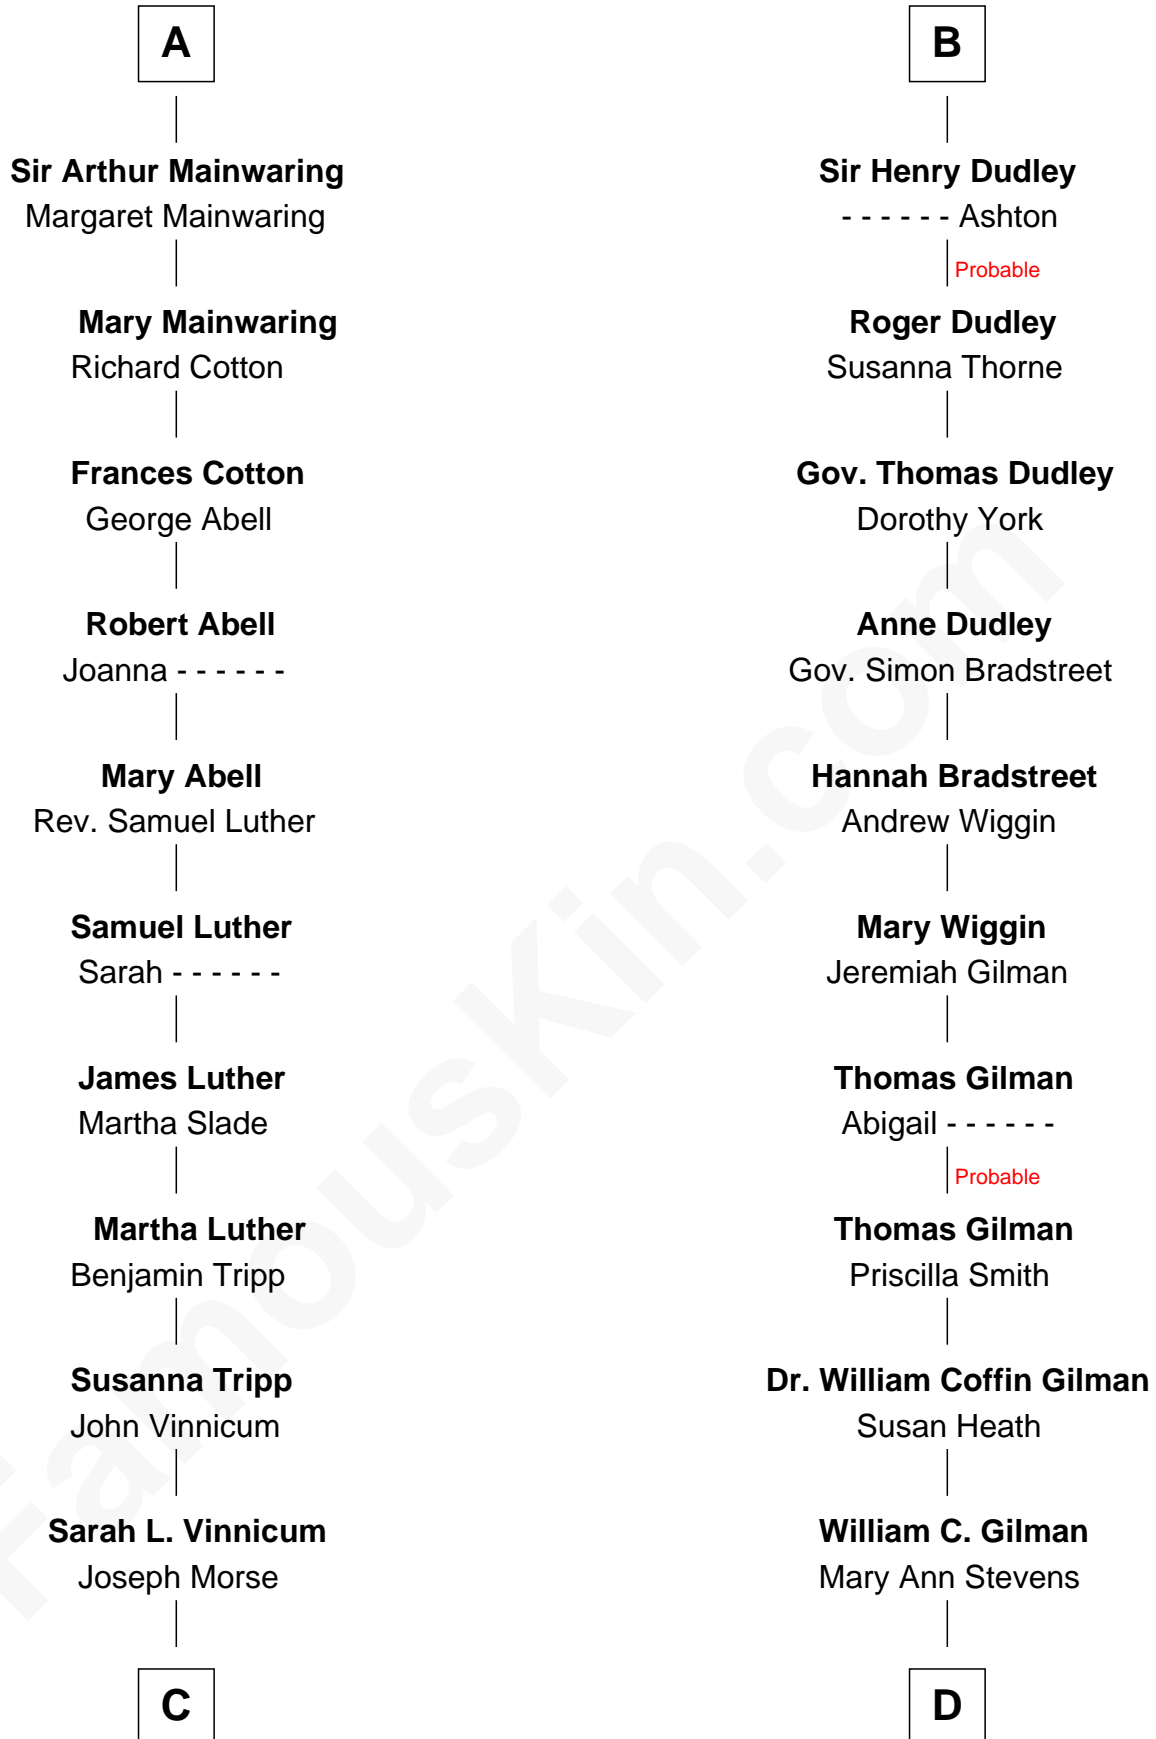

FamousKin.com Relationship Chart of

Lizzie Borden

Accused Murderess

19th cousin 1 time removed of

George Hamilton

TV and Movie Actor

Sir William de Ros
Margery de Badlesmere

C

Anthony Morse
Rhoda Morrison

Sarah Anthony Morse
Andrew Jackson Borden

Lizzie Borden
Accused Murderess

D

George C. Gilman
Elizabeth Melissa Lane

Lillian C. Gilman
Harry Fuller Hamilton

George William Hamilton
Anne Lucille Stevens