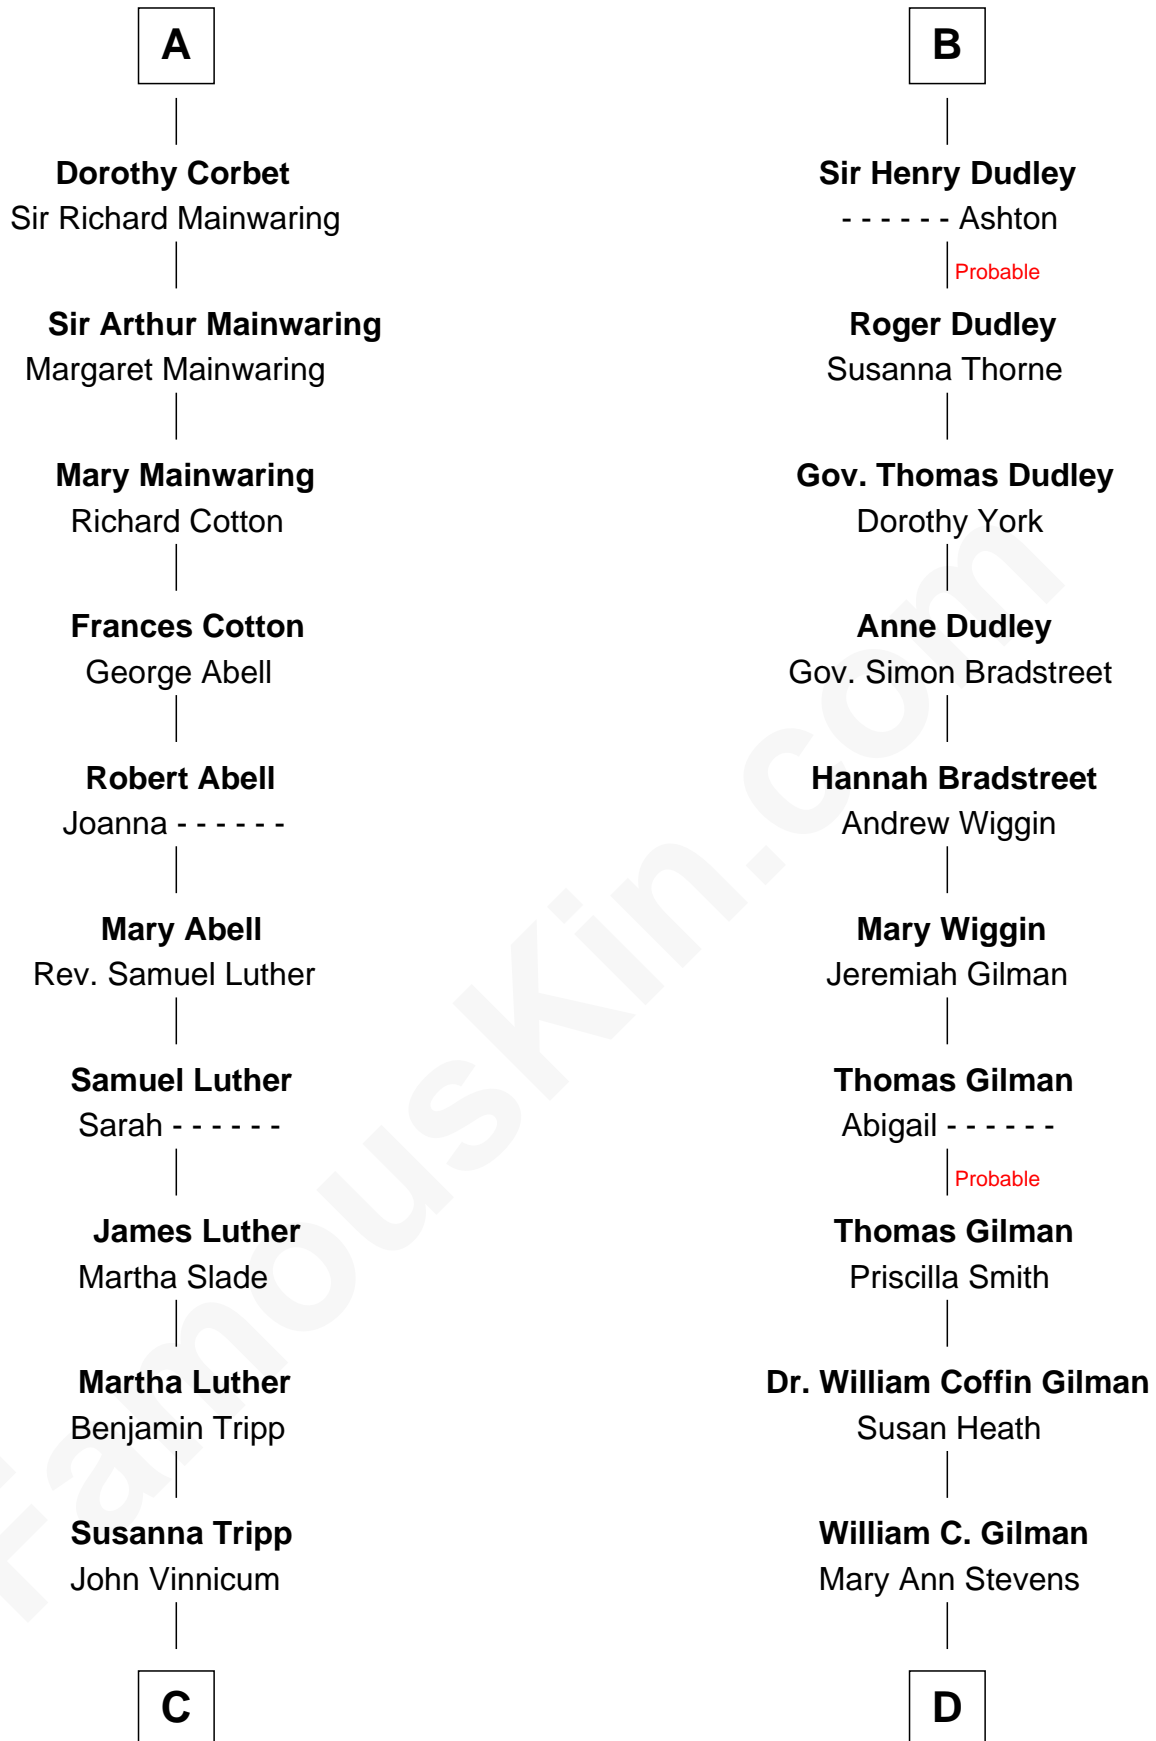

# FamousKin.com Relationship Chart of

**Lizzie Borden**

*Accused Murderess*

20th cousin of

**George Hamilton**

*TV and Movie Actor*

**Ralph de Stafford**

Margaret de Audley

**Anne Ferrers**

Sir Walter Devereux

**Elizabeth Devereux**

Sir Richard Corbet

**Sir Robert Corbet**

Elizabeth Vernon

**A**

**Beatrice de Stafford**

Thomas de Ros

**Margaret de Ros**

Sir Reynold Grey

**Margaret Grey**

Sir William Bonville

**William Bonville**

Elizabeth Harington

**William Bonville**

Katherine Neville

**Cecily Bonville**

Thomas Grey

**Cecily Grey**

Sir John Sutton

**B**

George Hamilton photo by [Angela George](#) [\(CC BY-SA 3.0\)](#)