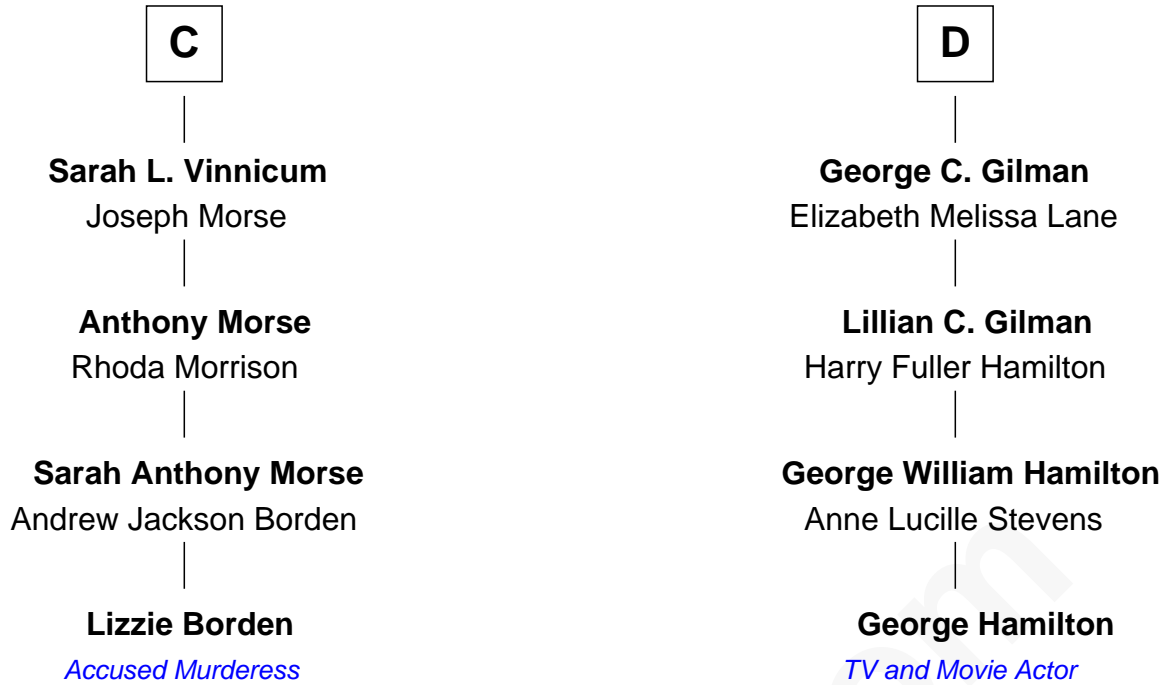

# FamousKin.com Relationship Chart of

**Lizzie Borden**

*Accused Murderess*

20th cousin of

**George Hamilton**

*TV and Movie Actor*

**Ralph de Stafford**

Margaret de Audley

Thomas de Ros

**Margaret de Ros**

Sir Reynold Grey

**Margaret Grey**

Sir William Bonville

**William Bonville**

Elizabeth Harington

**William Bonville**

Katherine Neville

**Cecily Bonville**

Thomas Grey

**Cecily Grey**

Sir John Sutton

**B**

George Hamilton photo by [Angela George](#) [\(CC BY-SA 3.0\)](#)