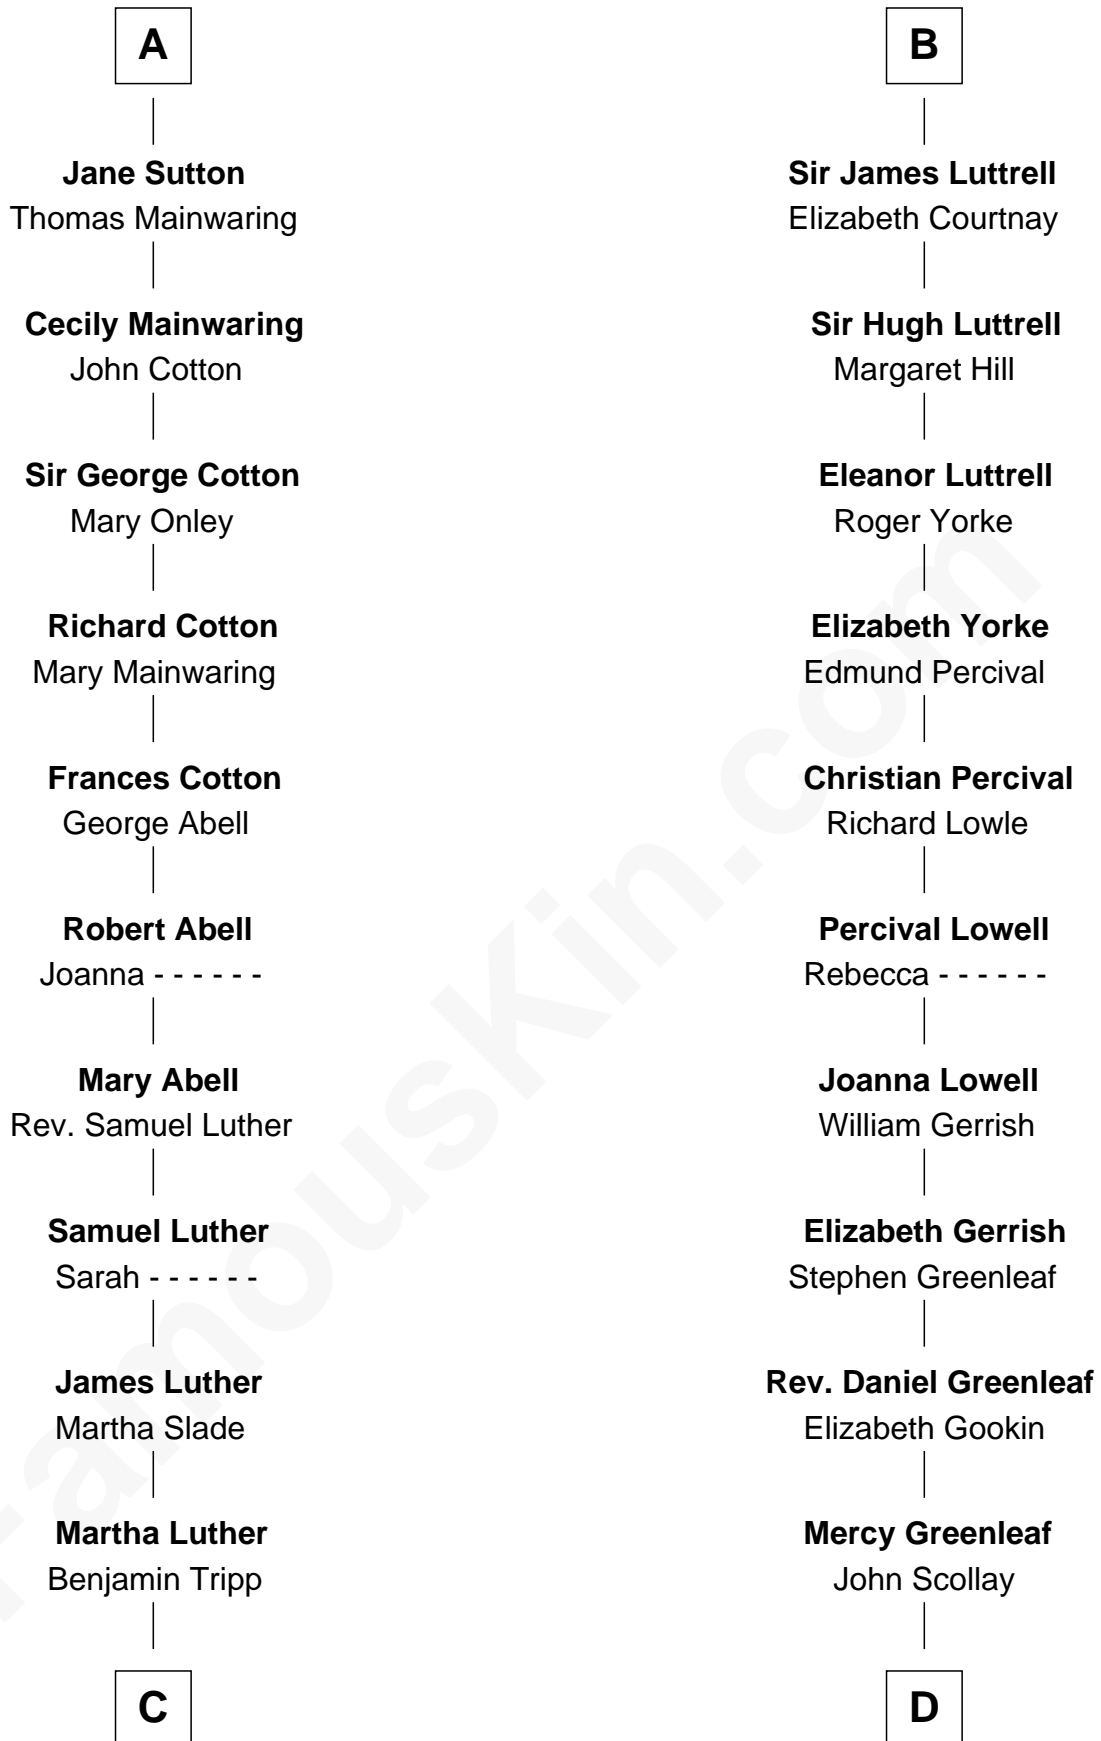

FamousKin.com Relationship Chart of

Lizzie Borden

Accused Murderess

19th cousin 2 times removed of

Herman Melville

Author of Moby Dick

John, King of England

C

Susanna Tripp

John Vinnicum

Sarah L. Vinnicum

Joseph Morse

Anthony Morse

Rhoda Morrison

Sarah Anthony Morse

Andrew Jackson Borden

Lizzie Borden

Accused Murderess

D

Priscilla Scollay

Thomas Melville

Allan Melville

Maria Gansevoort

Herman Melville