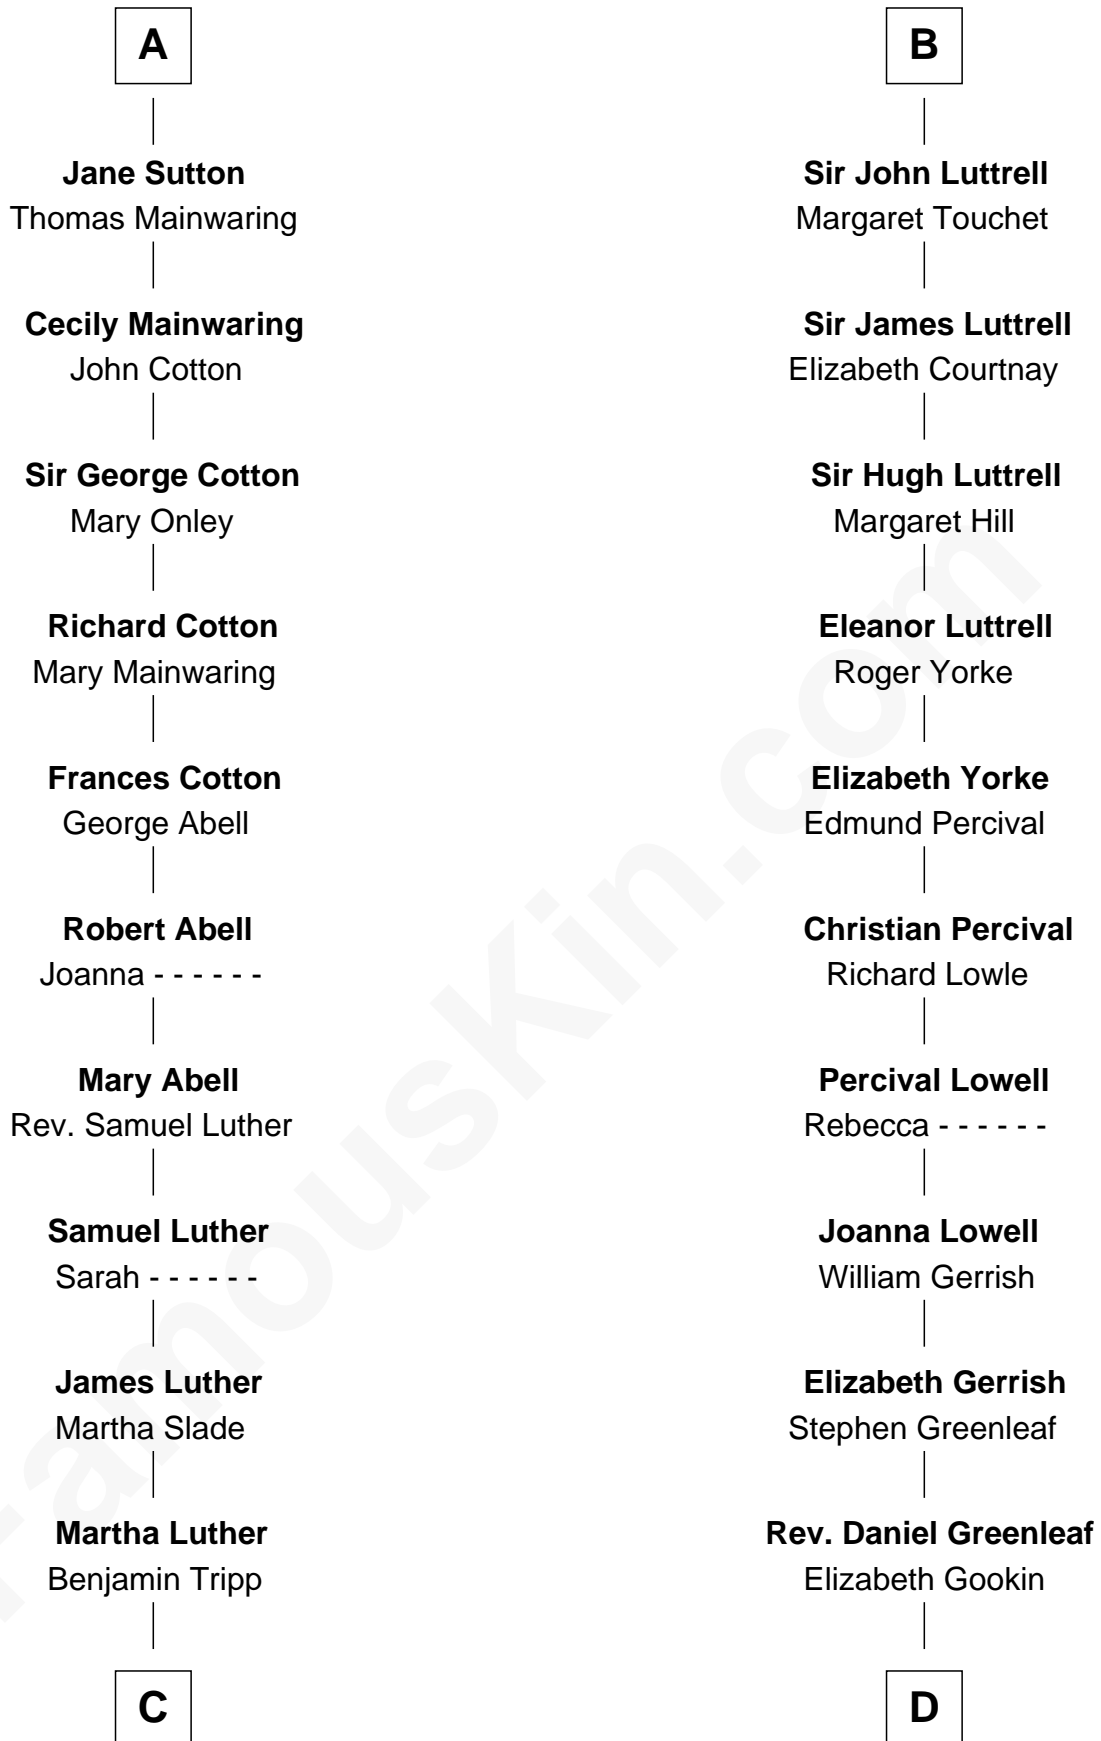

# FamousKin.com Relationship Chart of

**Lizzie Borden**

*Accused Murderess*

20th cousin 1 time removed of

**Herman Melville**

*Author of Moby Dick*

**Saher de Quincy**  
Margaret de Beaumont

**C**

**Susanna Tripp**

John Vinnicum

**Sarah L. Vinnicum**

Joseph Morse

**Anthony Morse**

Rhoda Morrison

**Sarah Anthony Morse**

Andrew Jackson Borden

**Lizzie Borden**

*Accused Murderess*

**D**

**Mercy Greenleaf**

John Scollay

**Priscilla Scollay**

Thomas Melville

**Allan Melville**