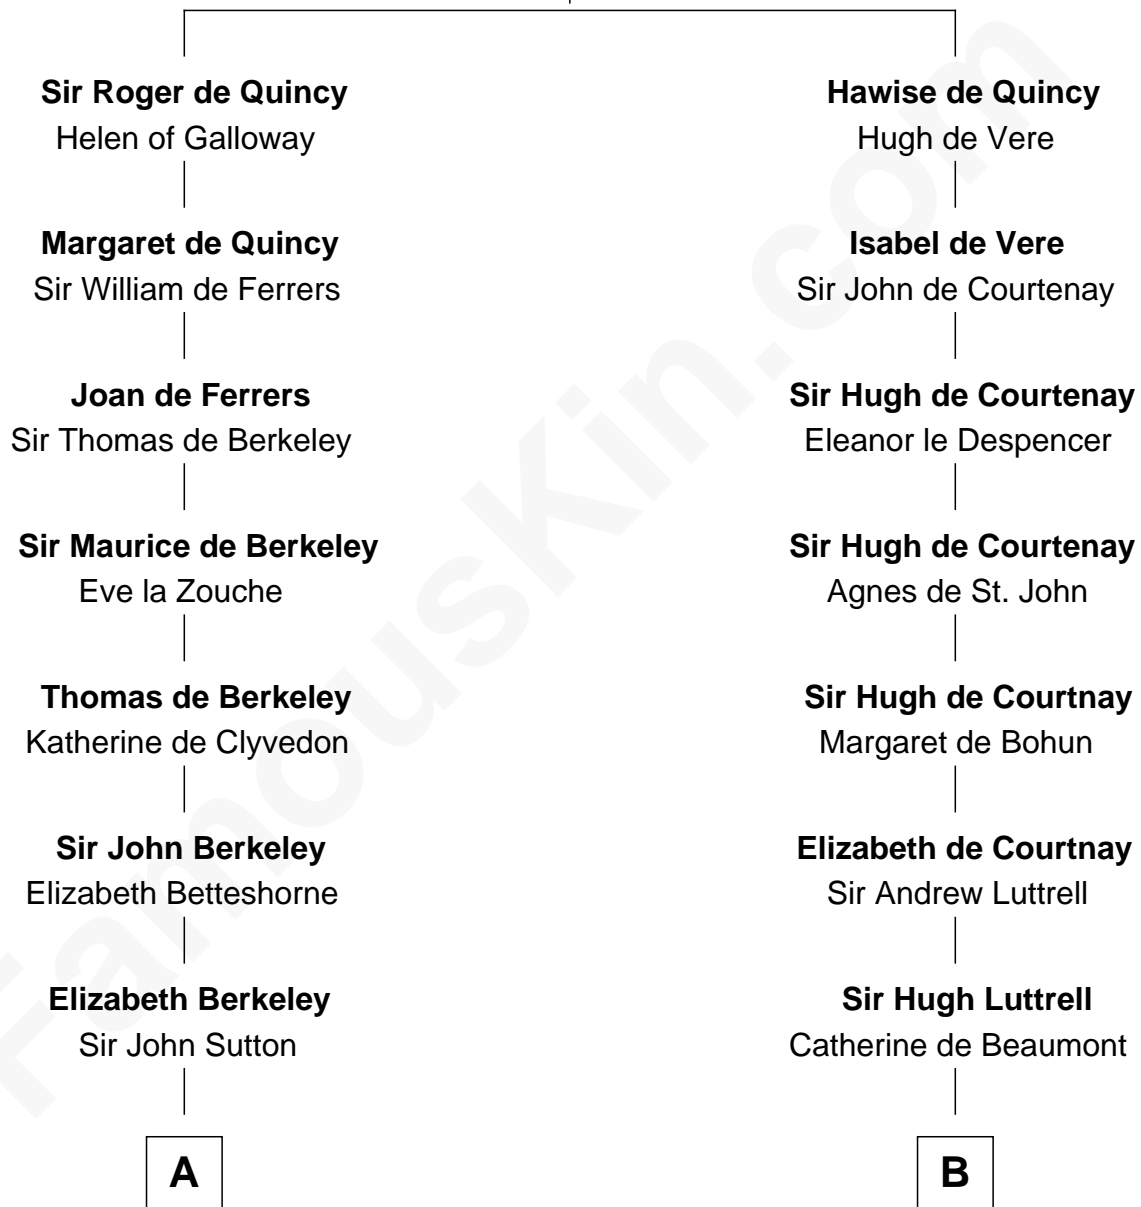

# FamousKin.com Relationship Chart of

**Lizzie Borden**

*Accused Murderess*

20th cousin 1 time removed of

**Herman Melville**

*Author of Moby Dick*

**Saher de Quincy**  
Margaret de Beaumont

**C**

**Susanna Tripp**

John Vinnicum

**Sarah L. Vinnicum**

Joseph Morse

**Anthony Morse**

Rhoda Morrison

**Sarah Anthony Morse**

Andrew Jackson Borden