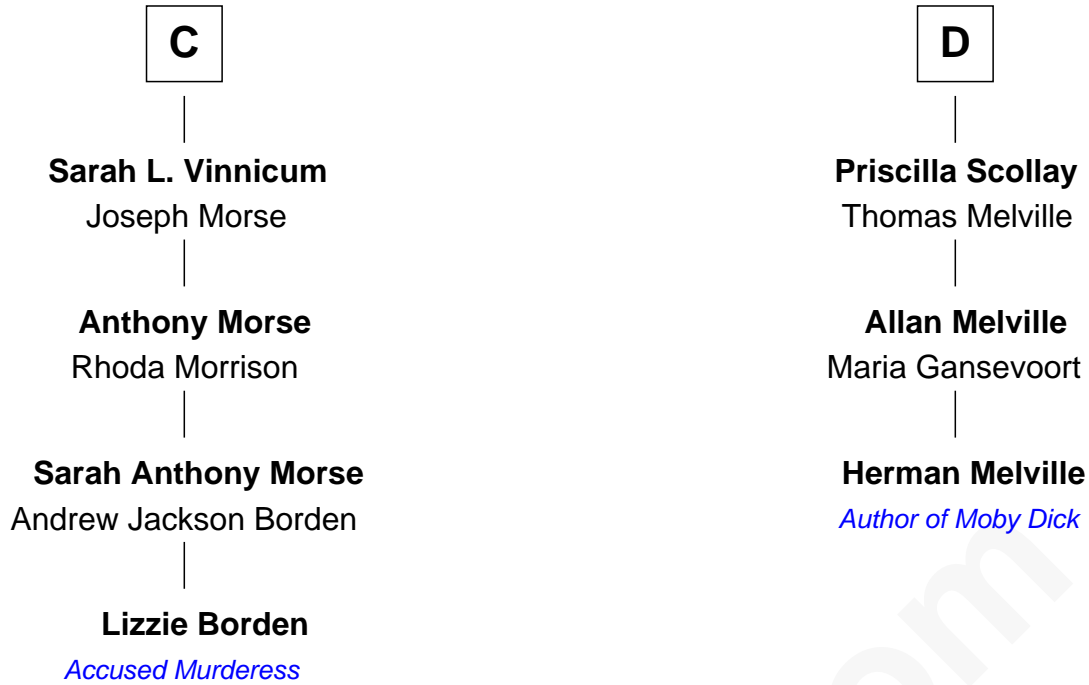

FamousKin.com Relationship Chart of

Lizzie Borden

Accused Murderess

19th cousin 1 time removed of

Herman Melville

Author of Moby Dick

William de Braiose

Eva Marshal

Eve de Braiose
Sir William de Cantilupe

Milicent de Cantilupe
Eudo la Zouche

Eve la Zouche
Sir Maurice de Berkeley

Thomas de Berkeley
Katherine de Clyvedon

Sir John Berkeley
Elizabeth Betteshorne

Elizabeth Berkeley
Sir John Sutton

Jane Sutton
Thomas Mainwaring

A

Eleanor de Braiose
Sir Humphrey de Bohun

Humphrey de Bohun
Maud de Fiennes

Humphrey de Bohun
Elizabeth Plantagenet

Margaret de Bohun
Sir Hugh de Courtnay

Elizabeth de Courtnay
Sir Andrew Luttrell

Sir Hugh Luttrell
Catherine de Beaumont

Sir John Luttrell
Margaret Touchet

B

FamousKin.com