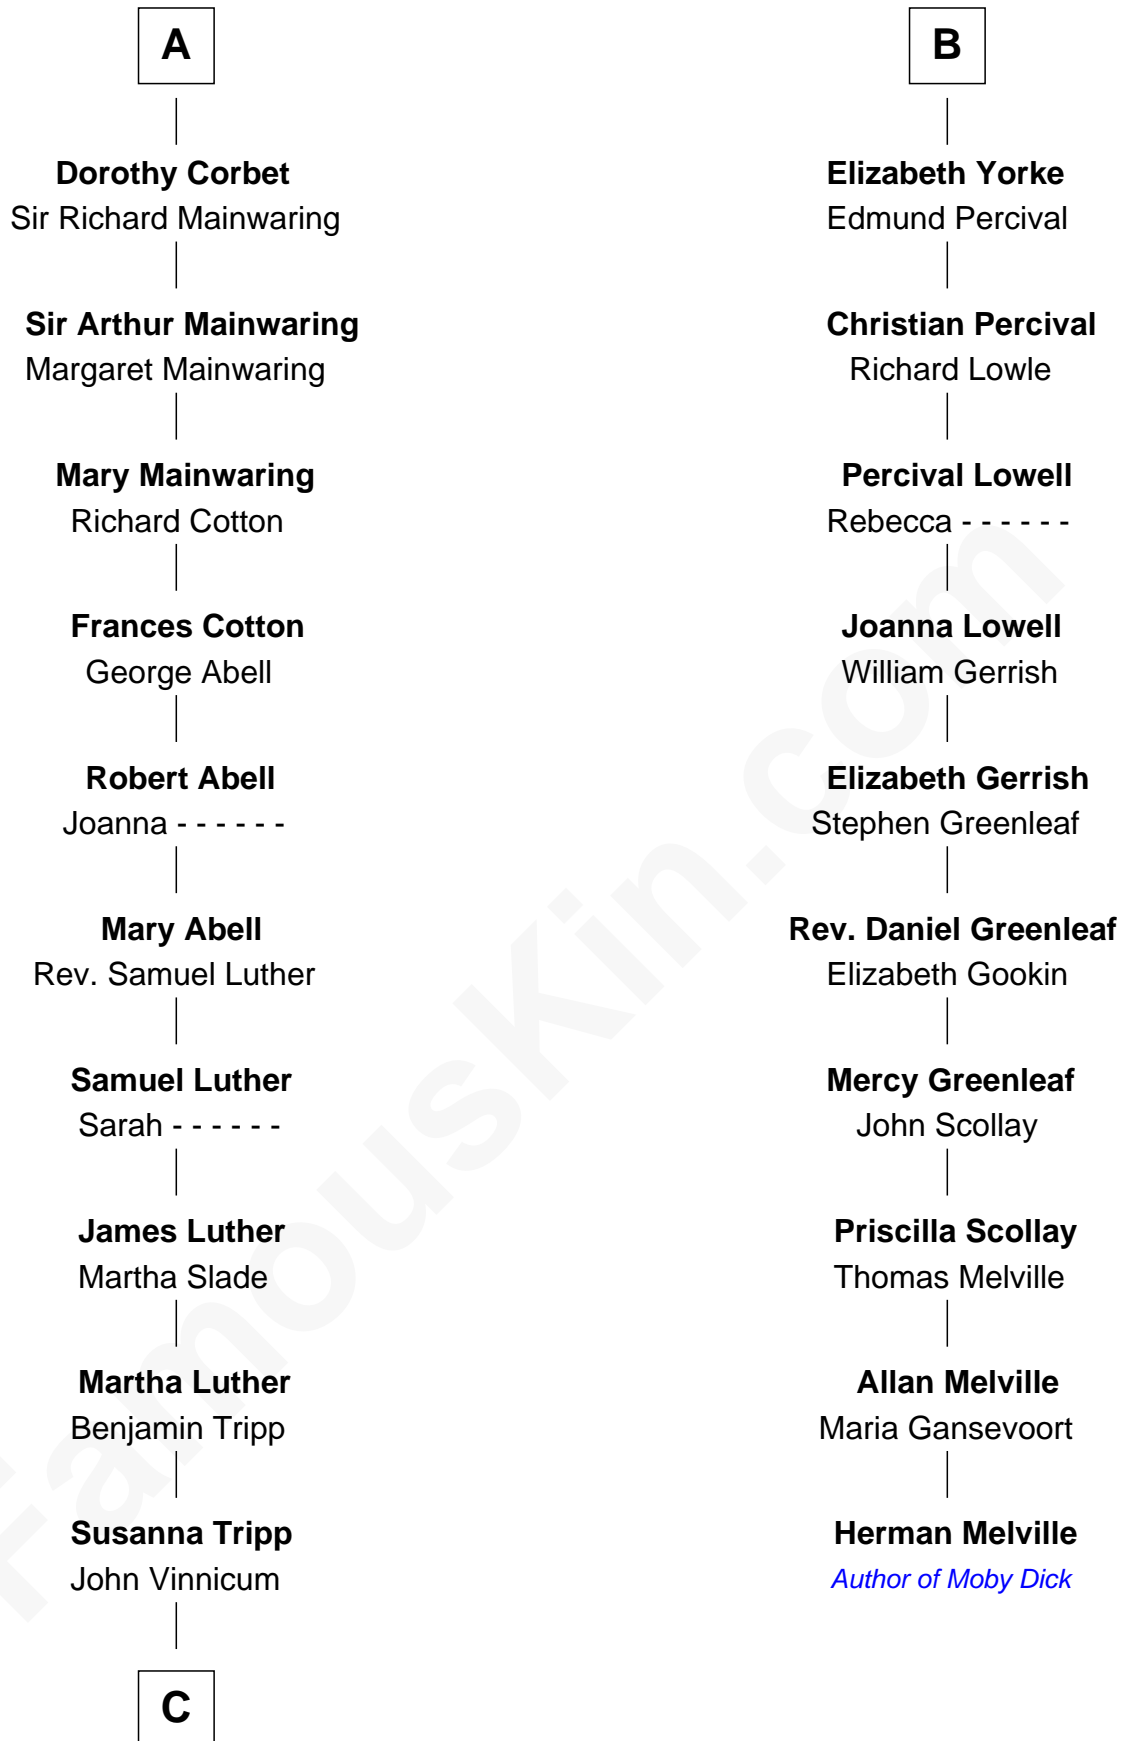

FamousKin.com Relationship Chart of

Lizzie Borden

Accused Murderess

16th cousin 4 times removed of

Herman Melville

Author of Moby Dick

Humphrey de Bohun

Elizabeth Plantagenet

Eleanor de Bohun
Sir James le Boteler

James le Boteler
Elizabeth Darcy

James Butler
Anne de Welles

James Butler
Joan Beauchamp

Elizabeth Butler
John Talbot

Ann Talbot
Sir Henry Vernon

Elizabeth Vernon
Sir Robert Corbet

Eleanor Luttrell
Roger Yorke

B

C

—
Sarah L. Vinnicum

Joseph Morse

—
Anthony Morse

Rhoda Morrison

—
Sarah Anthony Morse