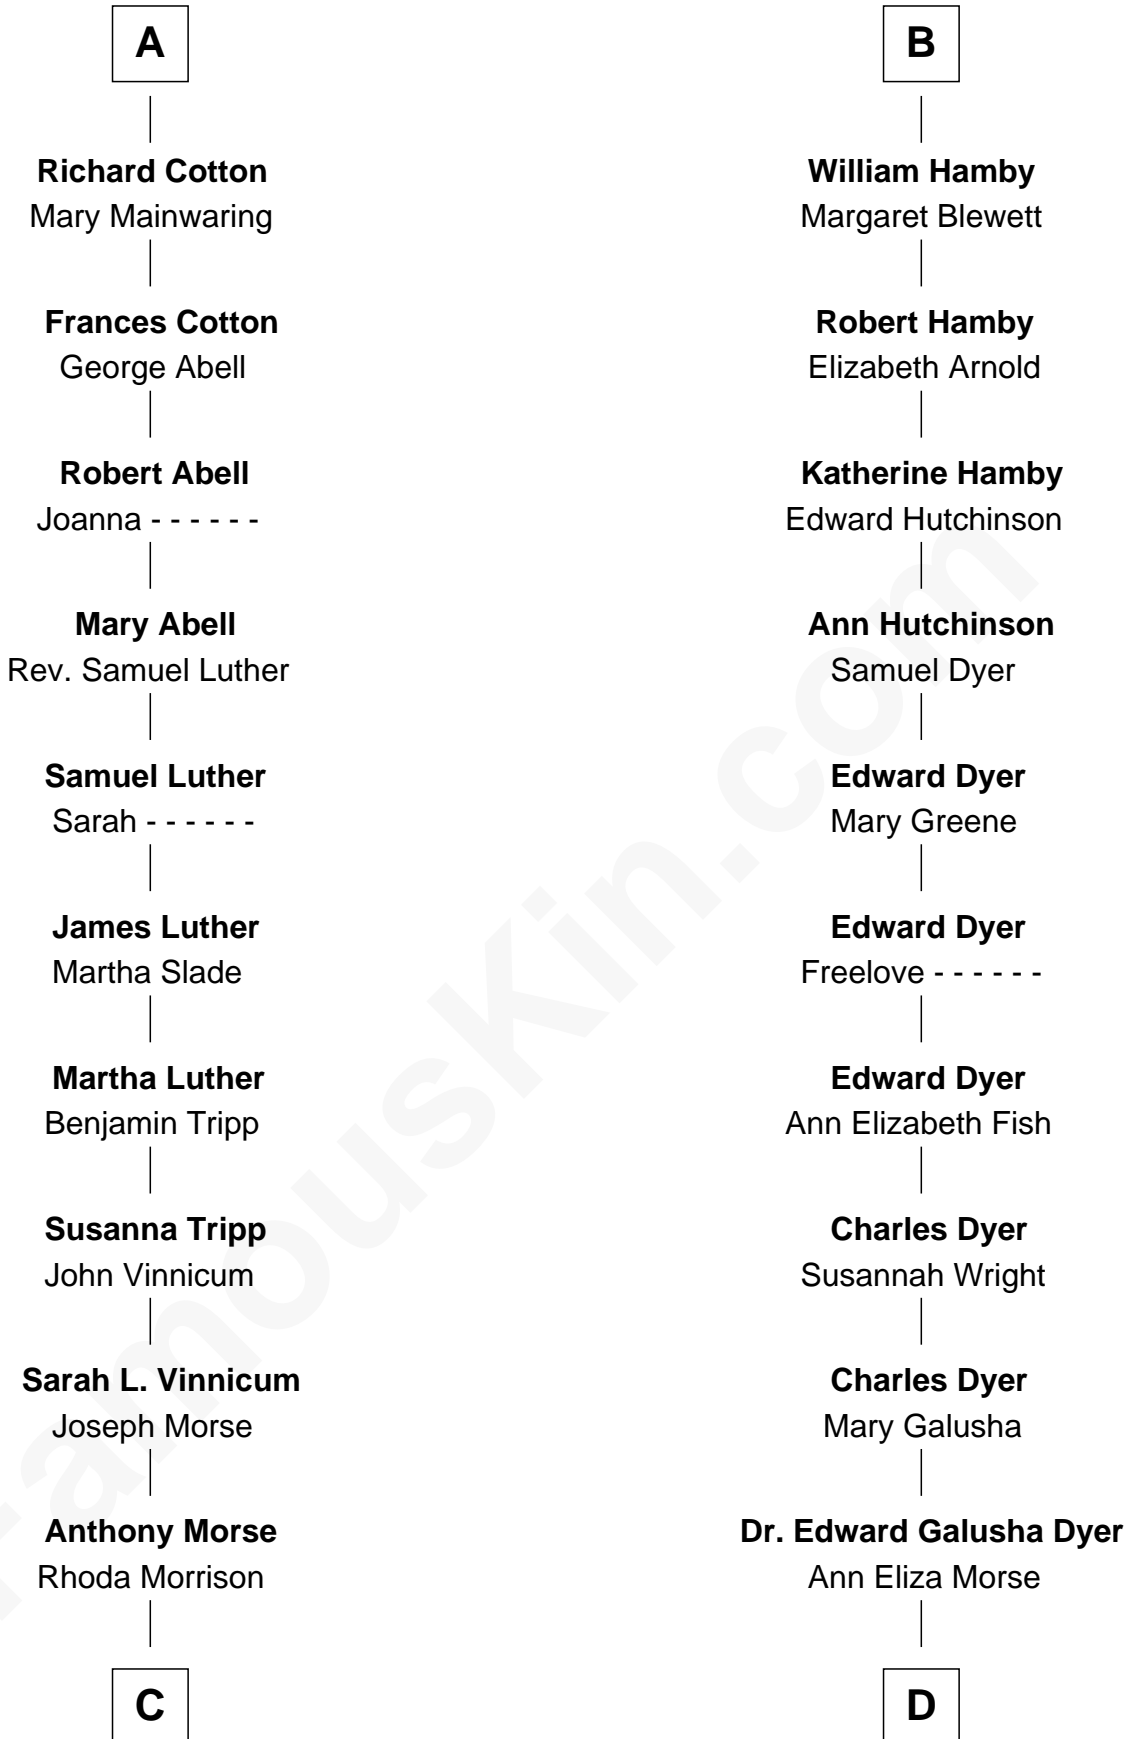

FamousKin.com Relationship Chart of

Lizzie Borden

Accused Murderess

18th cousin 3 times removed of

Elisabeth Shue

TV and Movie Actress

Sir Philip le Despencer

Joan de Cobham

C

Sarah Anthony Morse
Andrew Jackson Borden

Lizzie Borden
Accused Murderess

D

Emily Almira Dyer
Alexander Hunter Gunn

Alexander Hunter Gunn
Harriet Grace Brewster Willcox

Mary Brewster Gunn
Adoniram Judson Wells

Anne Brewster Wells
James William Shue

Elisabeth Shue
TV and Movie Actress