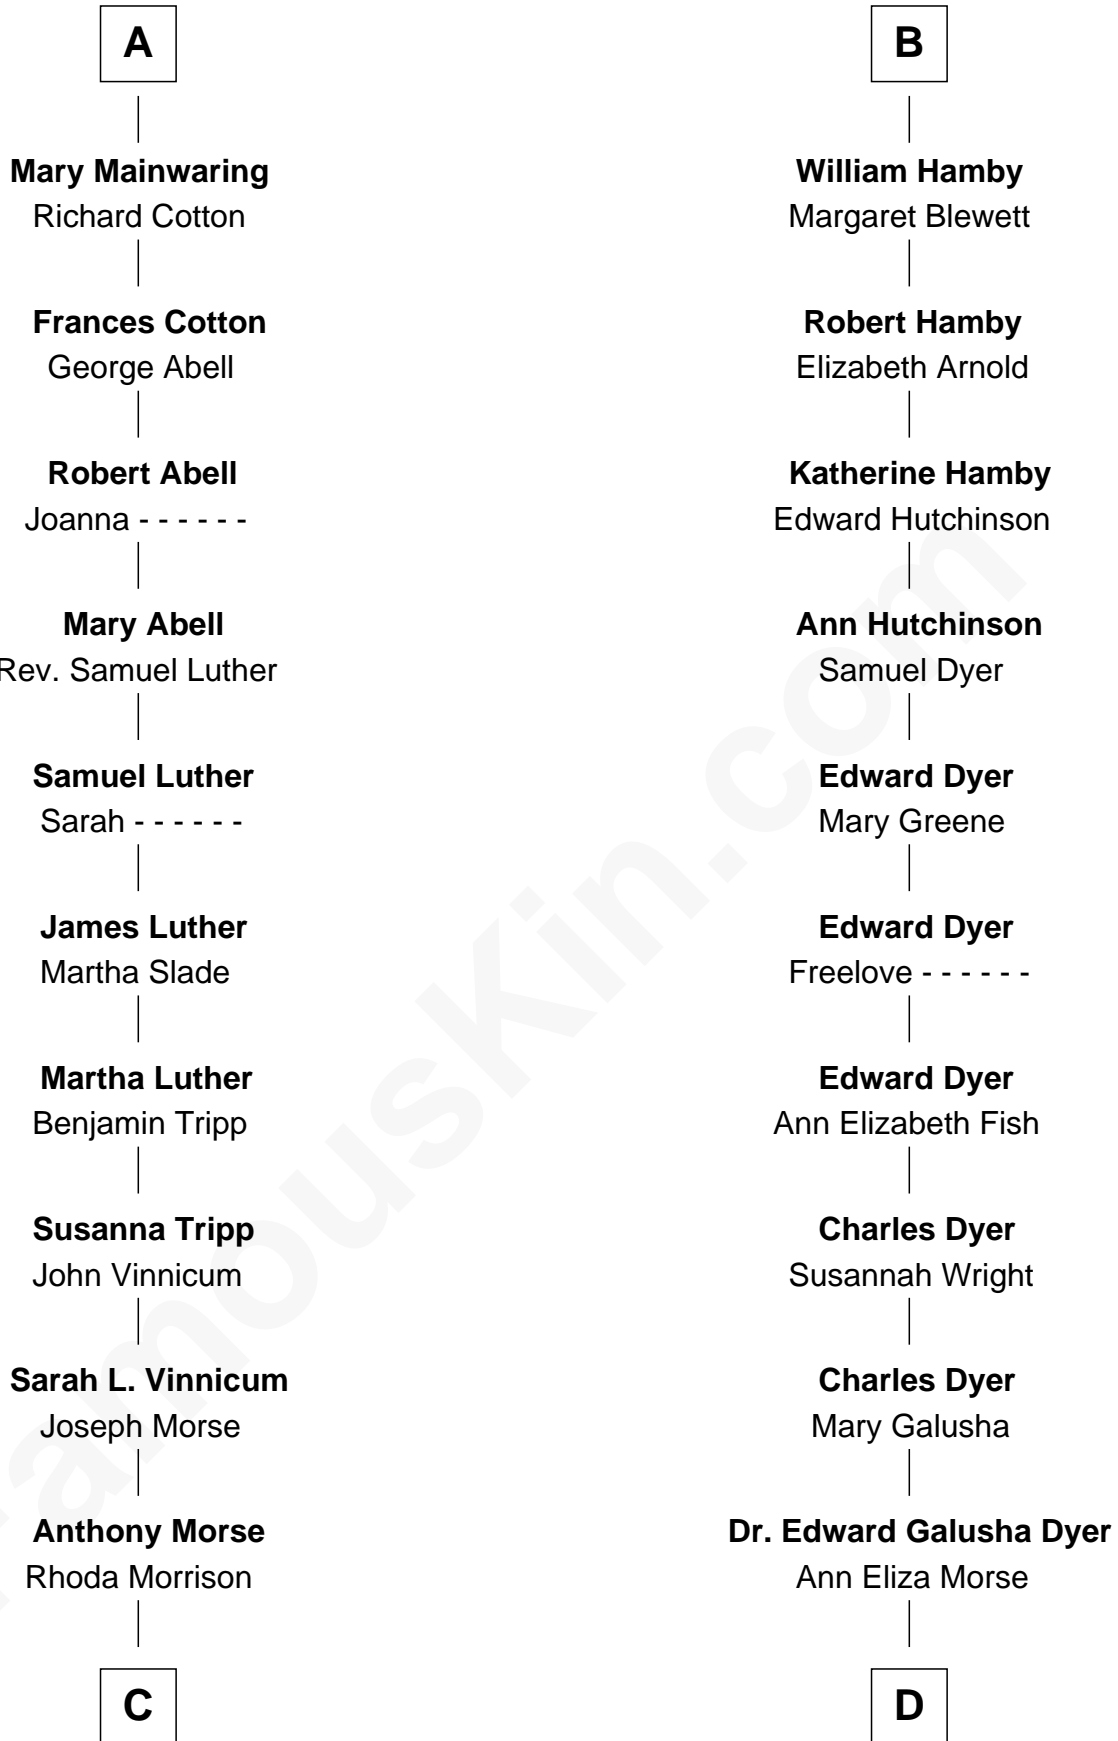

FamousKin.com Relationship Chart of

Lizzie Borden

Accused Murderess

18th cousin 3 times removed of

Elisabeth Shue

TV and Movie Actress

John de Welles

Maud de Roos

Stephen le Scrope

Maude le Scrope

Sir Baldwin Freville

Margaret Freville

Sir Hugh Willoughby

Margery Willoughby

Sir Godfrey Hilton

Elizabeth Hilton

Richard Thimbleby

Anne Thimbleby

John Booth

Eleanor Booth

Edward Hamby

B

C

Sarah Anthony Morse
Andrew Jackson Borden

Lizzie Borden
Accused Murderess

D

Emily Almira Dyer
Alexander Hunter Gunn

Alexander Hunter Gunn
Harriet Grace Brewster Willcox

Mary Brewster Gunn
Adoniram Judson Wells

Anne Brewster Wells
James William Shue