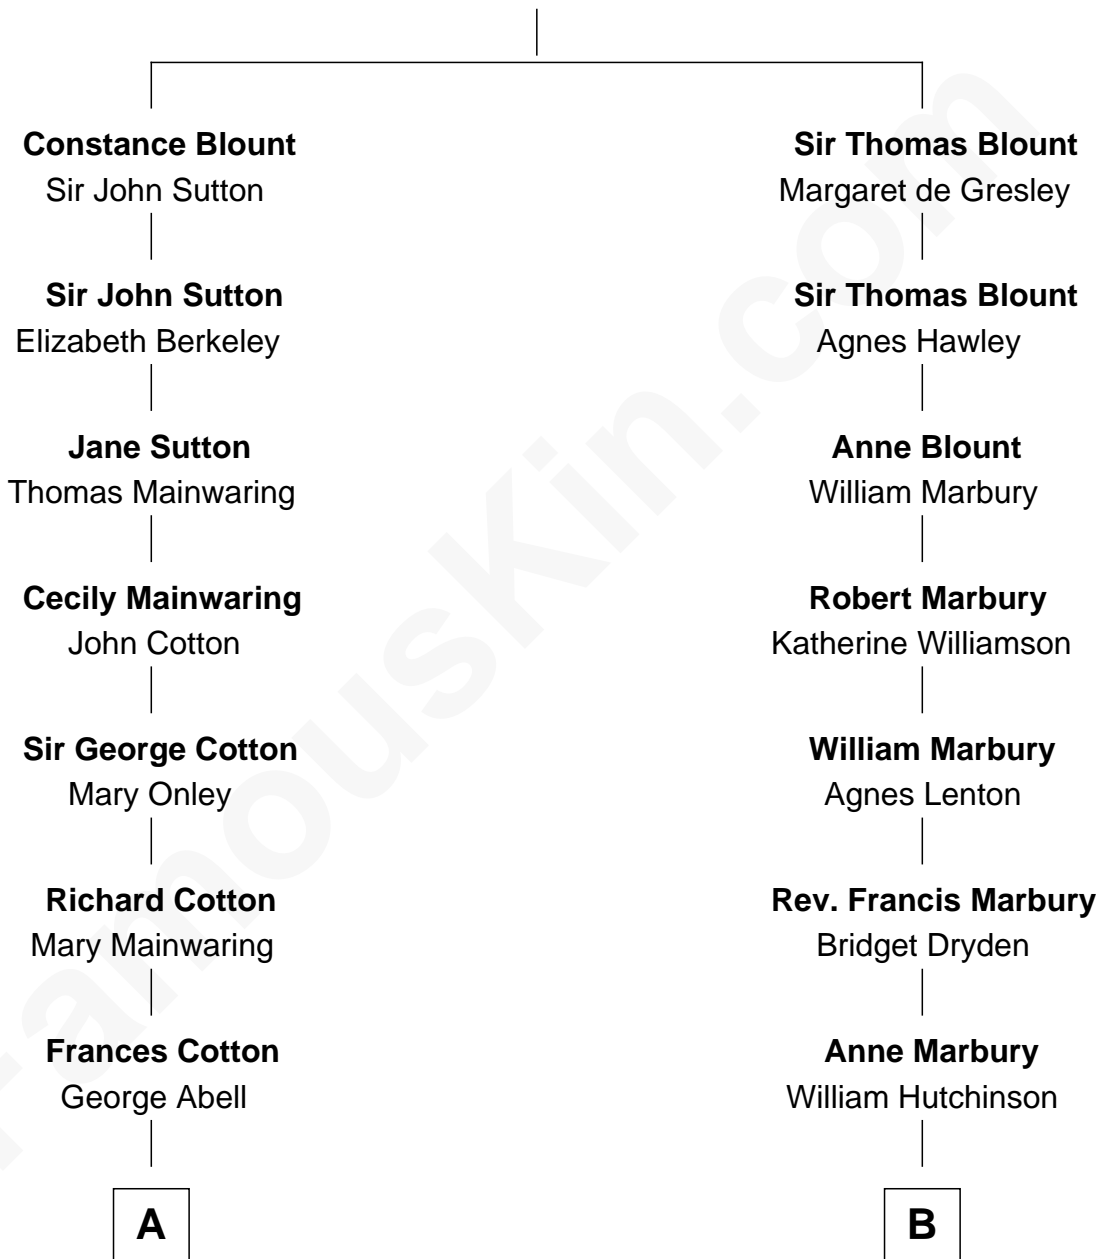

FamousKin.com Relationship Chart of

Lizzie Borden

Accused Murderess

16th cousin 3 times removed of

Andrew Shue

TV Actor

Sir Walter Blount

Sancha de Ayala

C

Mary Brewster Gunn
Adoniram Judson Wells

Anne Brewster Wells
James William Shue

Andrew Shue
TV Actor

FamousKin.com