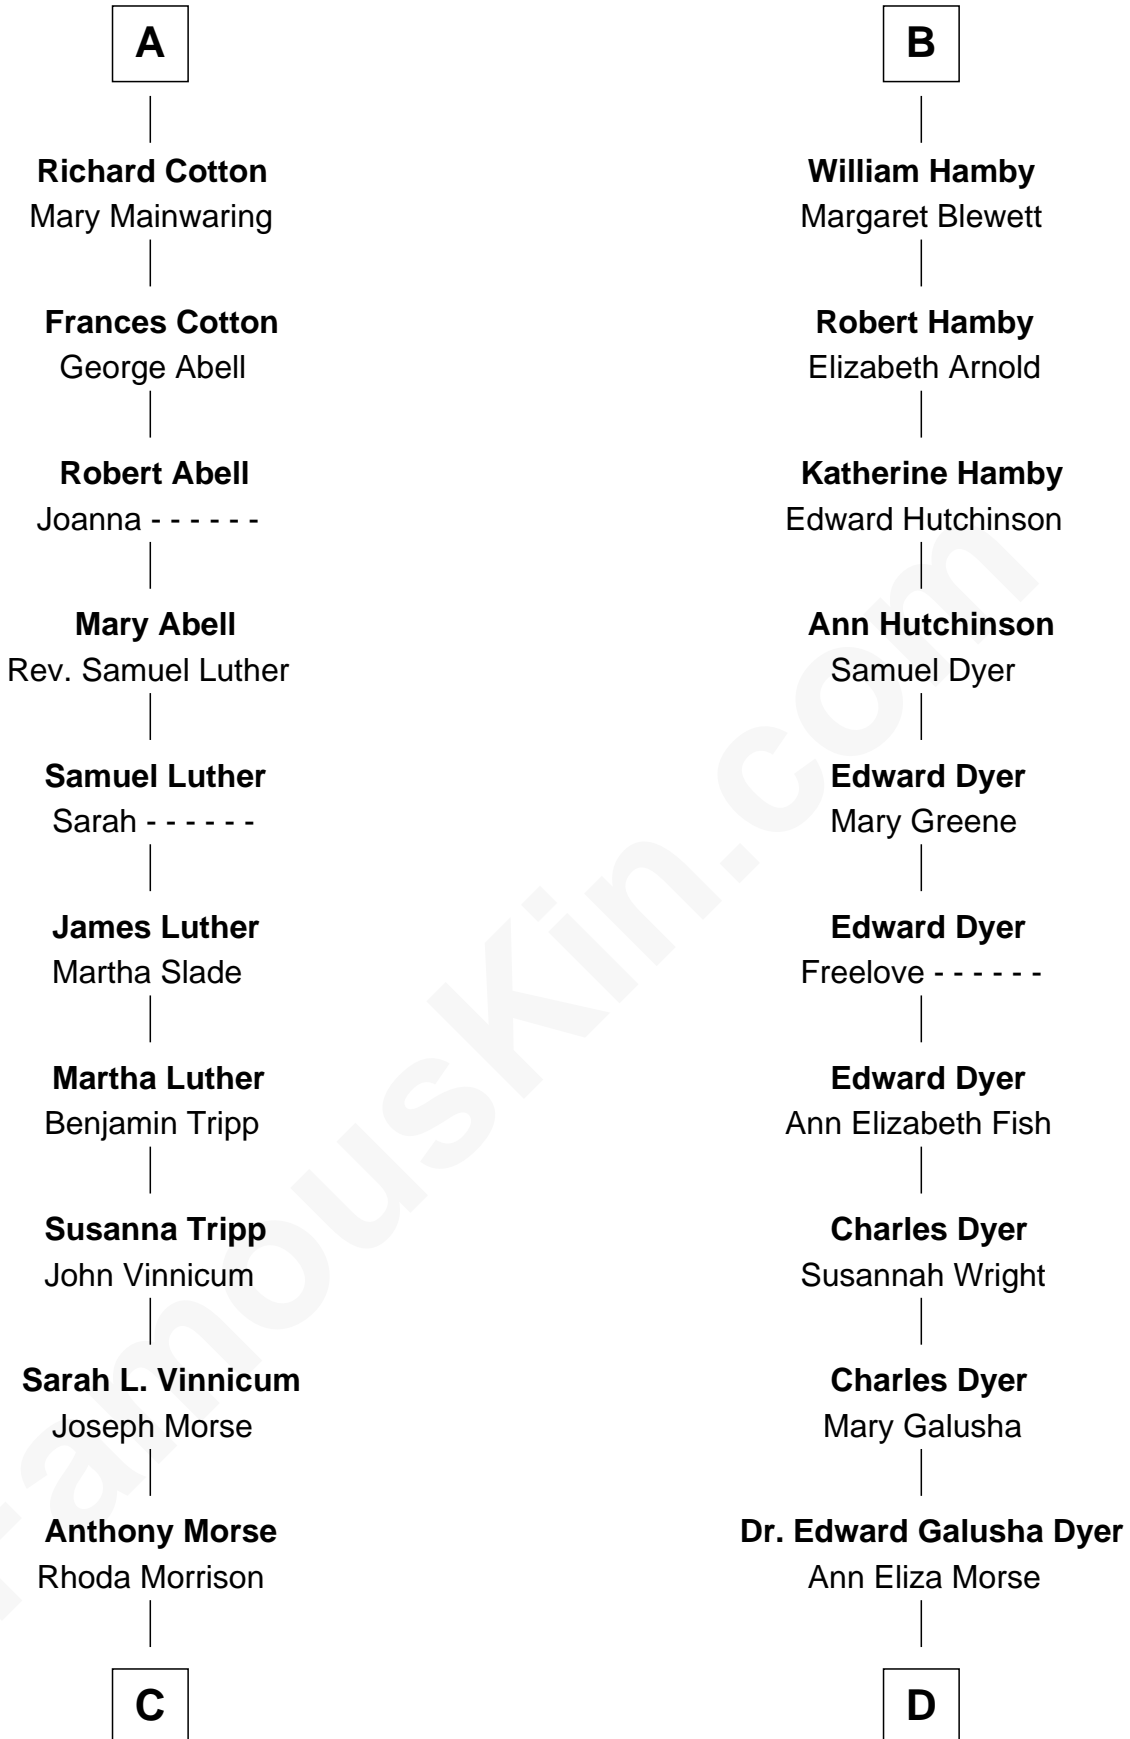

# FamousKin.com Relationship Chart of

**Lizzie Borden**

*Accused Murderess*

18th cousin 3 times removed of

**Andrew Shue**

*TV Actor*

**Sir Philip le Despencer**

Joan de Cobham

**C**

**Sarah Anthony Morse**  
Andrew Jackson Borden

**Lizzie Borden**  
*Accused Murderess*

**D**

**Emily Almira Dyer**  
Alexander Hunter Gunn

**Alexander Hunter Gunn**  
Harriet Grace Brewster Willcox

**Mary Brewster Gunn**  
Adoniram Judson Wells

**Anne Brewster Wells**  
James William Shue

**Andrew Shue**  
*TV Actor*