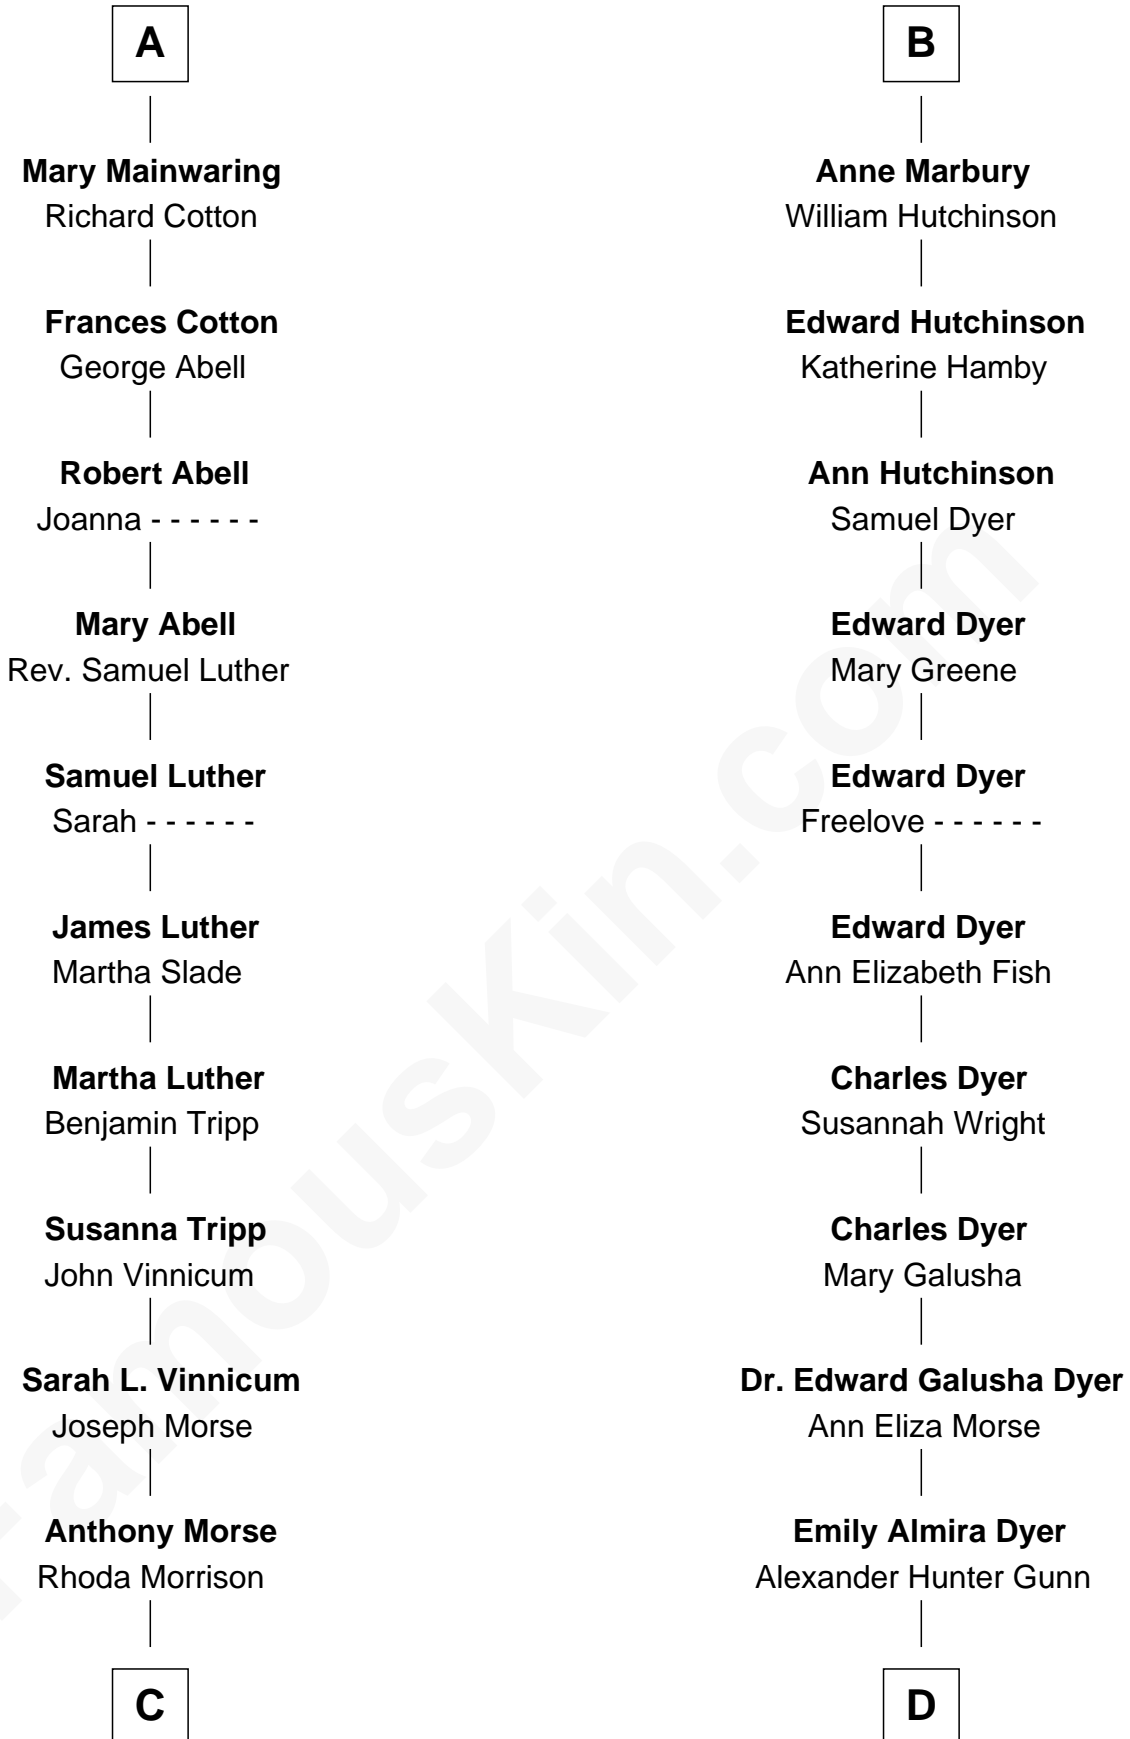

FamousKin.com Relationship Chart of

Lizzie Borden

Accused Murderess

18th cousin 2 times removed of

Andrew Shue

TV Actor

Robert de Ferrers
Margaret Despencer

C

Sarah Anthony Morse
Andrew Jackson Borden

Lizzie Borden
Accused Murderess

D

Alexander Hunter Gunn
Harriet Grace Brewster Willcox

Mary Brewster Gunn
Adoniram Judson Wells

Anne Brewster Wells
James William Shue