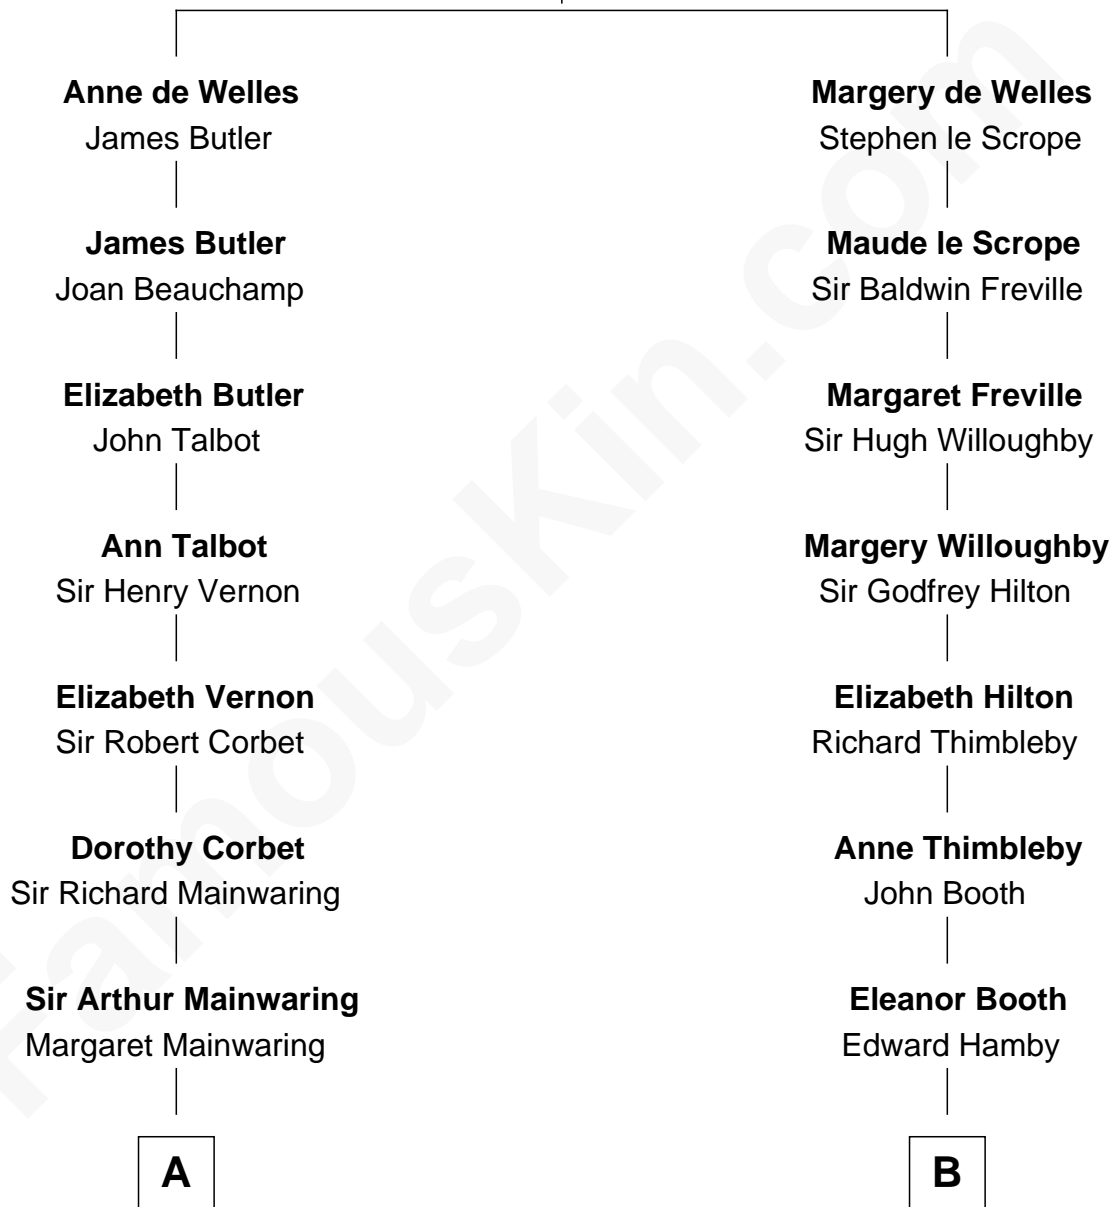

FamousKin.com Relationship Chart of

Lizzie Borden

Accused Murderess

18th cousin 3 times removed of

Andrew Shue

TV Actor

John de Welles

Maud de Roos

C

Sarah Anthony Morse
Andrew Jackson Borden

Lizzie Borden
Accused Murderess

D

Emily Almira Dyer
Alexander Hunter Gunn

Alexander Hunter Gunn
Harriet Grace Brewster Willcox

Mary Brewster Gunn
Adoniram Judson Wells