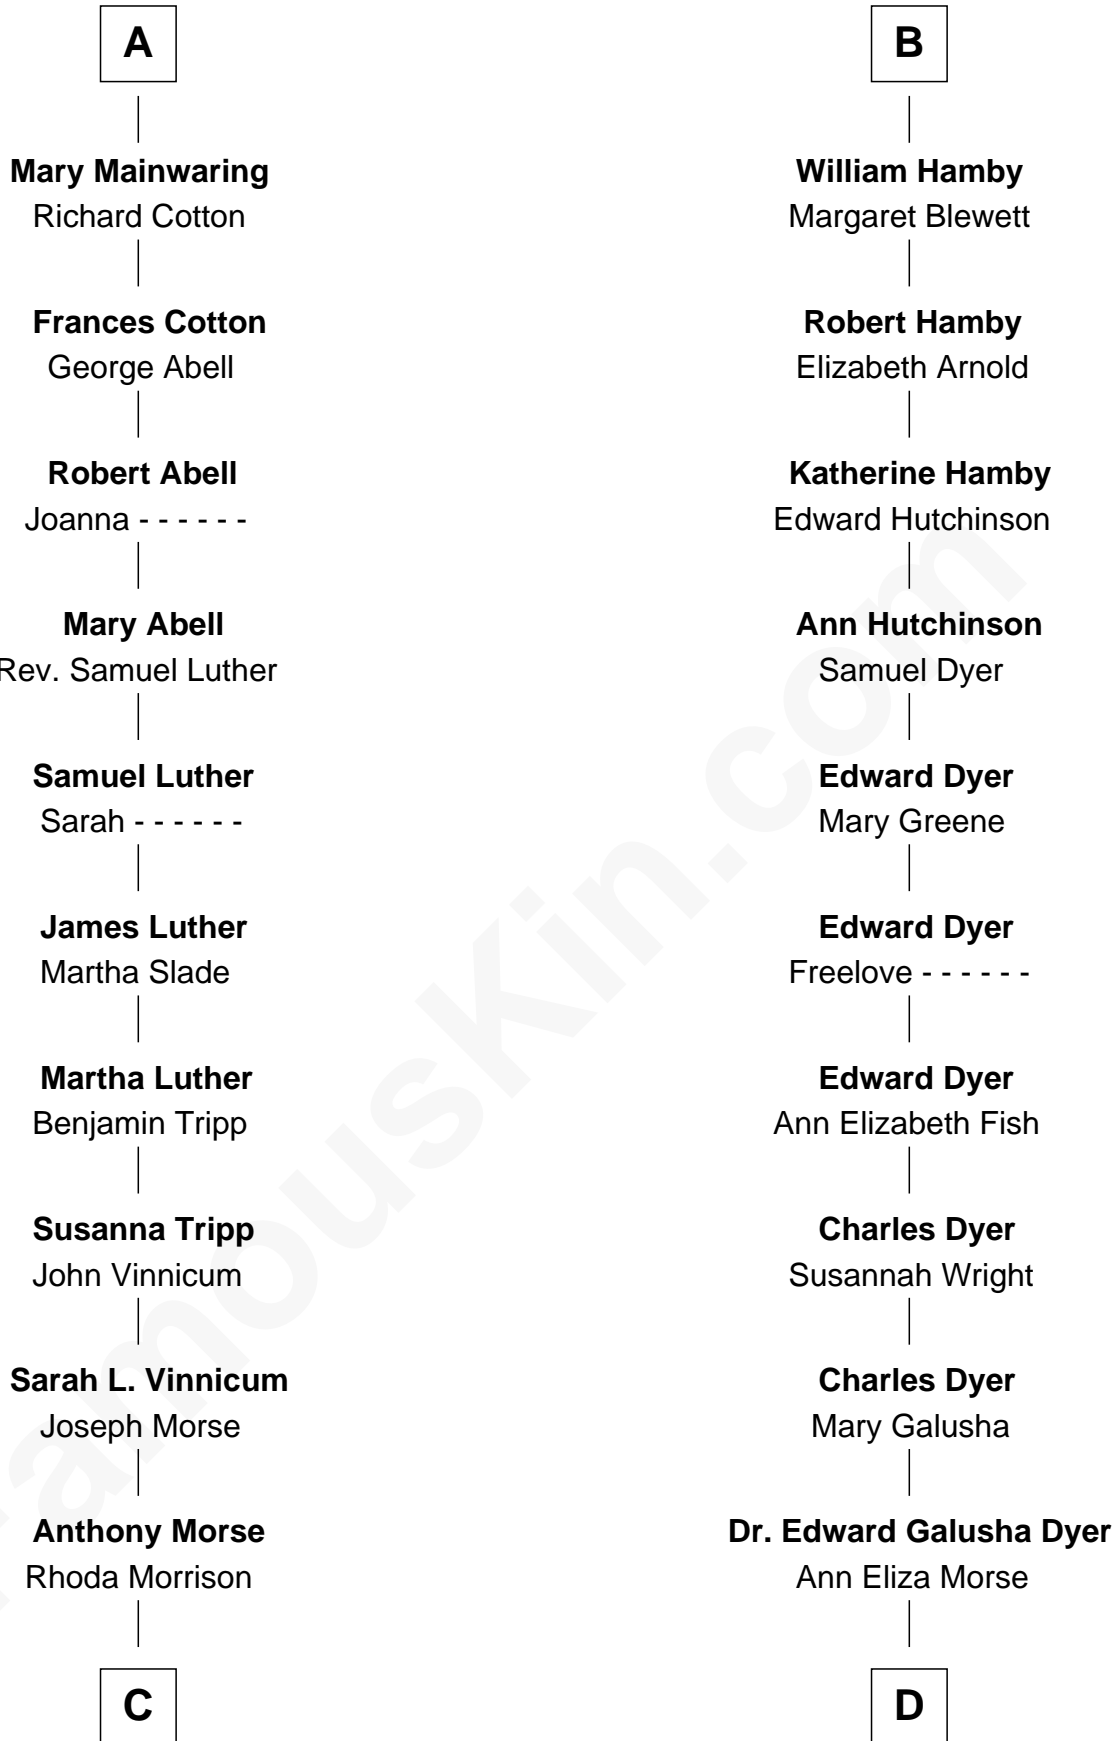

FamousKin.com Relationship Chart of

Lizzie Borden

Accused Murderess

18th cousin 3 times removed of

Andrew Shue

TV Actor

John de Welles

Maud de Roos

C

Sarah Anthony Morse
Andrew Jackson Borden

Lizzie Borden
Accused Murderess

D

Emily Almira Dyer
Alexander Hunter Gunn

Alexander Hunter Gunn
Harriet Grace Brewster Willcox

Mary Brewster Gunn
Adoniram Judson Wells