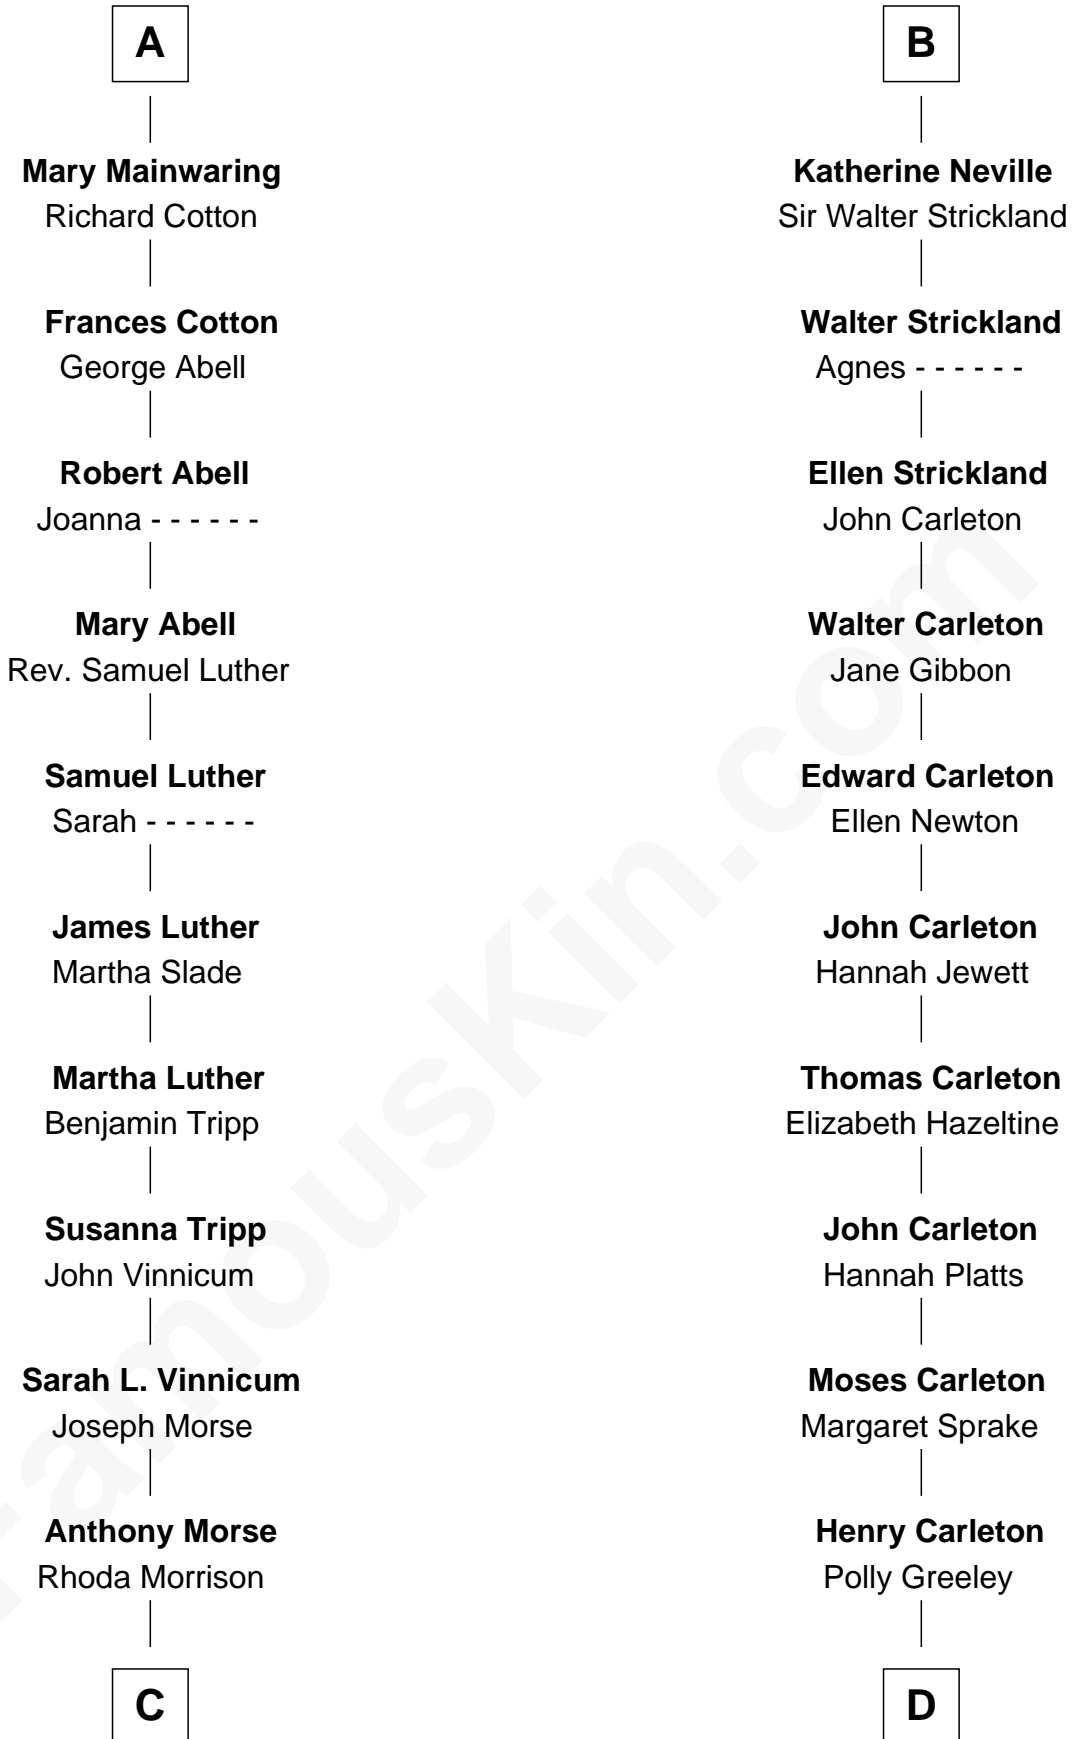

FamousKin.com Relationship Chart of

Lizzie Borden

Accused Murderess

18th cousin of

Charles A. Pillsbury

Co-Founder of C.A. Pillsbury Co.

Sir Thomas de Beauchamp

Katherine de Mortimer

Sir William Beauchamp

Joan Fitzalan

Joan Beauchamp

James Butler

Elizabeth Butler

John Talbot

Ann Talbot

Sir Henry Vernon

Sir William Gascoigne

Margaret Gascoigne

Sir Christopher Ward

Anne Ward

Sir Ralph Neville

B

C

Sarah Anthony Morse
Andrew Jackson Borden

Lizzie Borden
Accused Murderess

D

Margaret Sprague Carleton
George Alfred Pillsbury

Charles A. Pillsbury
Co-Founder of C.A. Pillsbury Co.

FamousKin.com