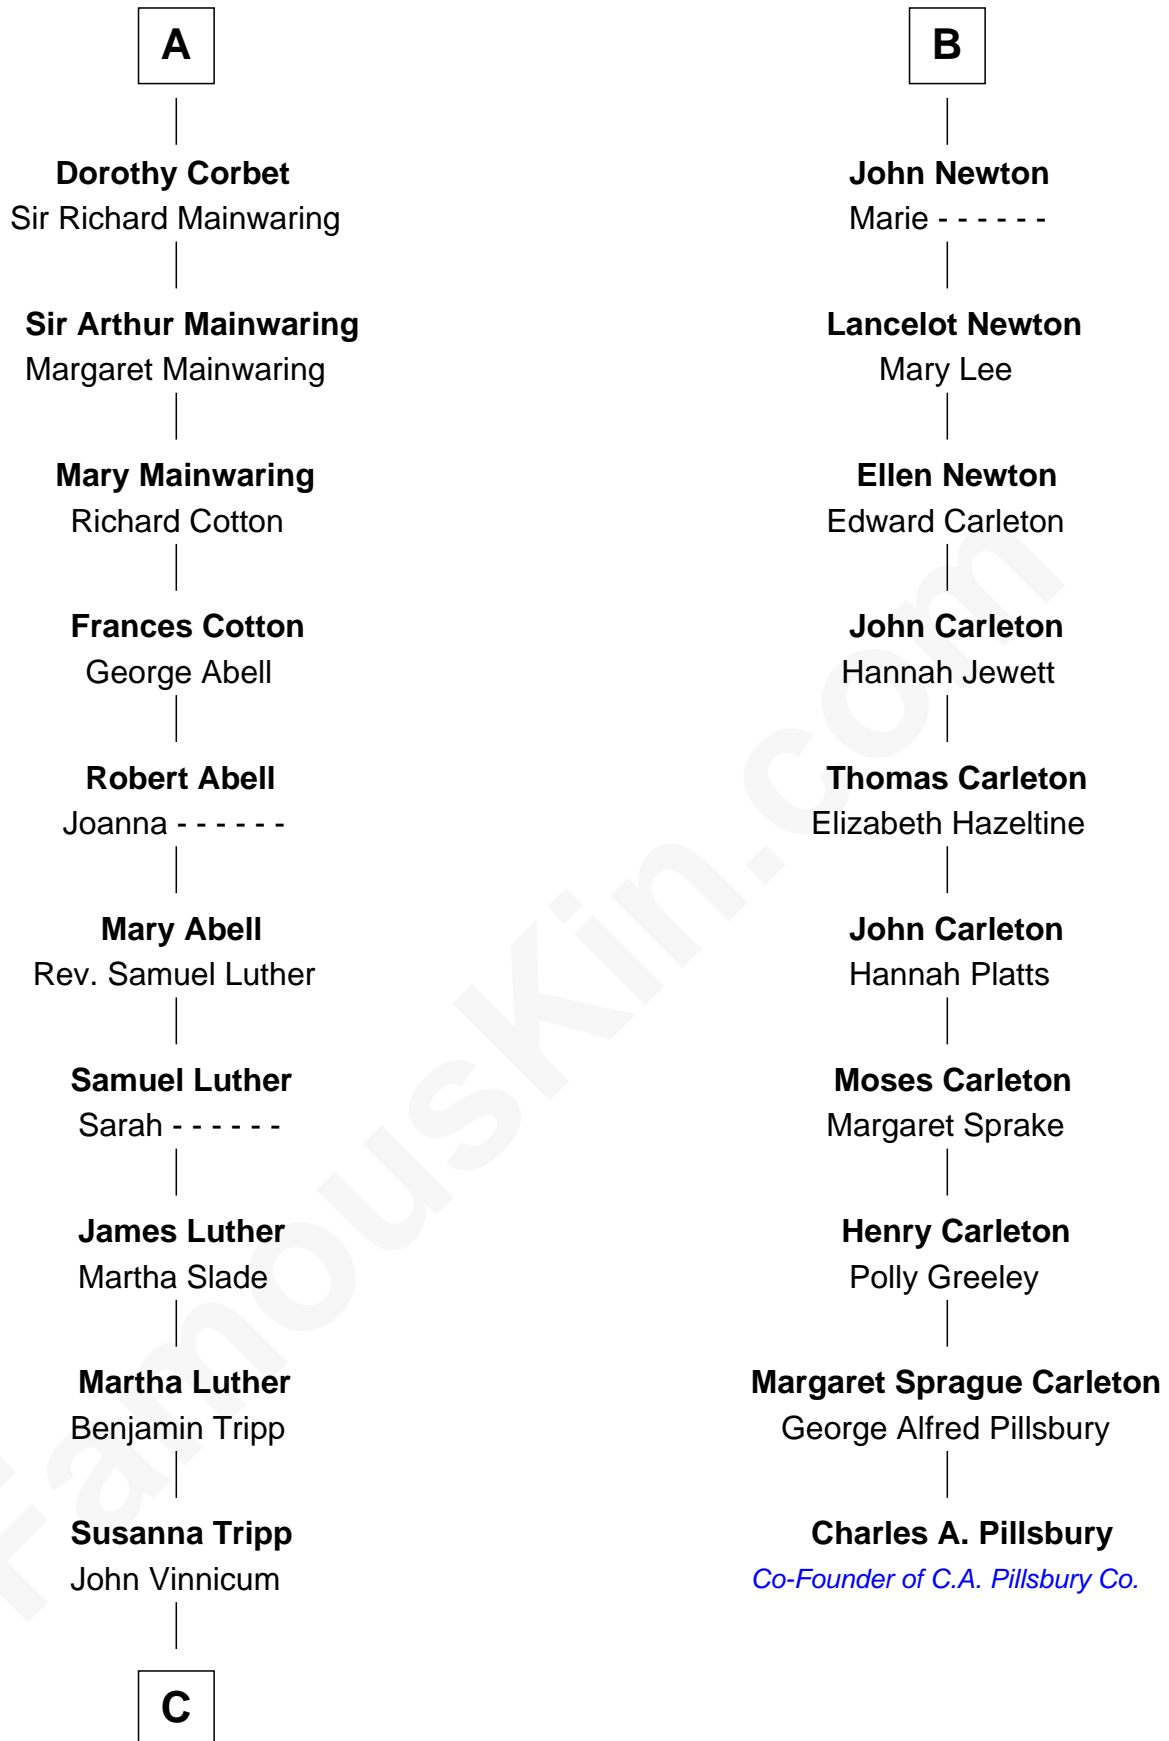

FamousKin.com Relationship Chart of

Lizzie Borden

Accused Murderess

16th cousin 4 times removed of

Charles A. Pillsbury

Co-Founder of C.A. Pillsbury Co.

Edmund Fitzalan

Alice de Warenne

C

—
Sarah L. Vinnicum

Joseph Morse

—
Anthony Morse

Rhoda Morrison

—
Sarah Anthony Morse

Andrew Jackson Borden

—
Lizzie Borden

Accused Murderess

FamousKin.com