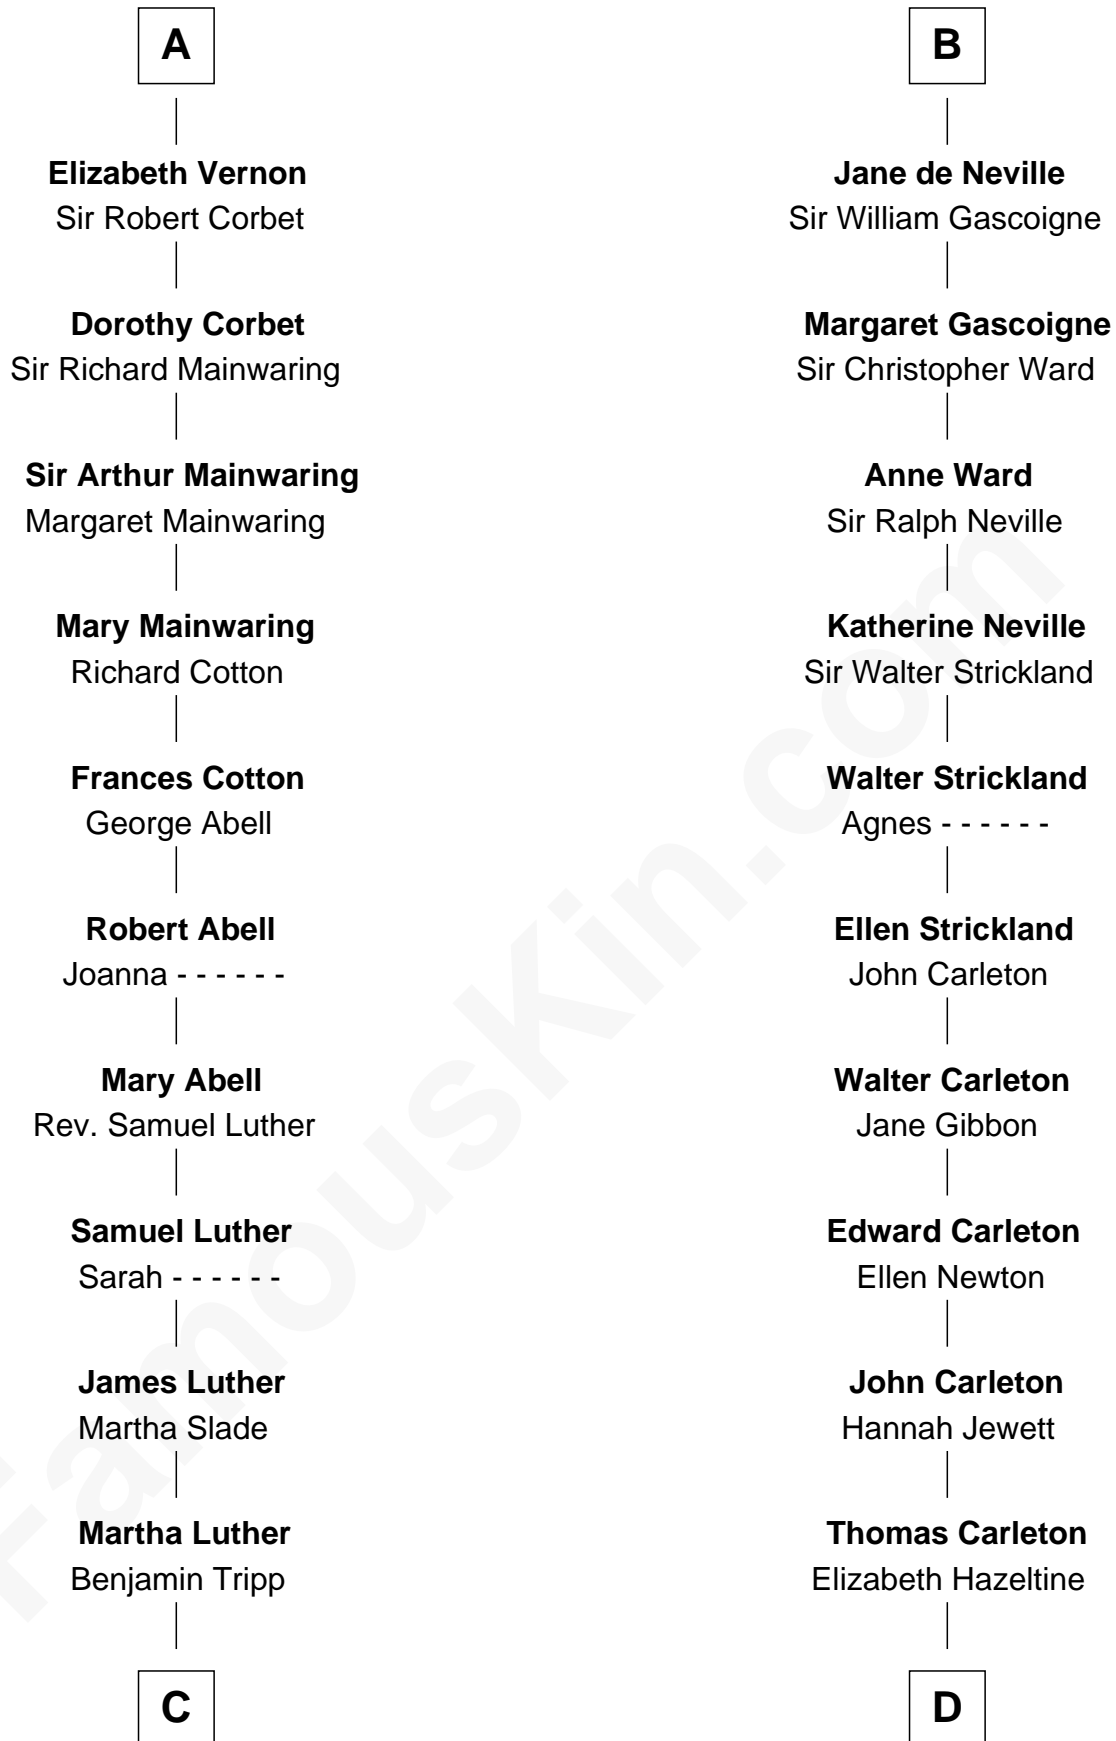

# FamousKin.com Relationship Chart of

**Lizzie Borden**

*Accused Murderess*

21st cousin of

**Charles A. Pillsbury**

*Co-Founder of C.A. Pillsbury Co.*

**C**

**Susanna Tripp**  
John Vinnicum

**Sarah L. Vinnicum**  
Joseph Morse

**Anthony Morse**  
Rhoda Morrison

**Sarah Anthony Morse**  
Andrew Jackson Borden

**Lizzie Borden**  
*Accused Murderess*

**D**

**John Carleton**  
Hannah Platts

**Moses Carleton**  
Margaret Sprake