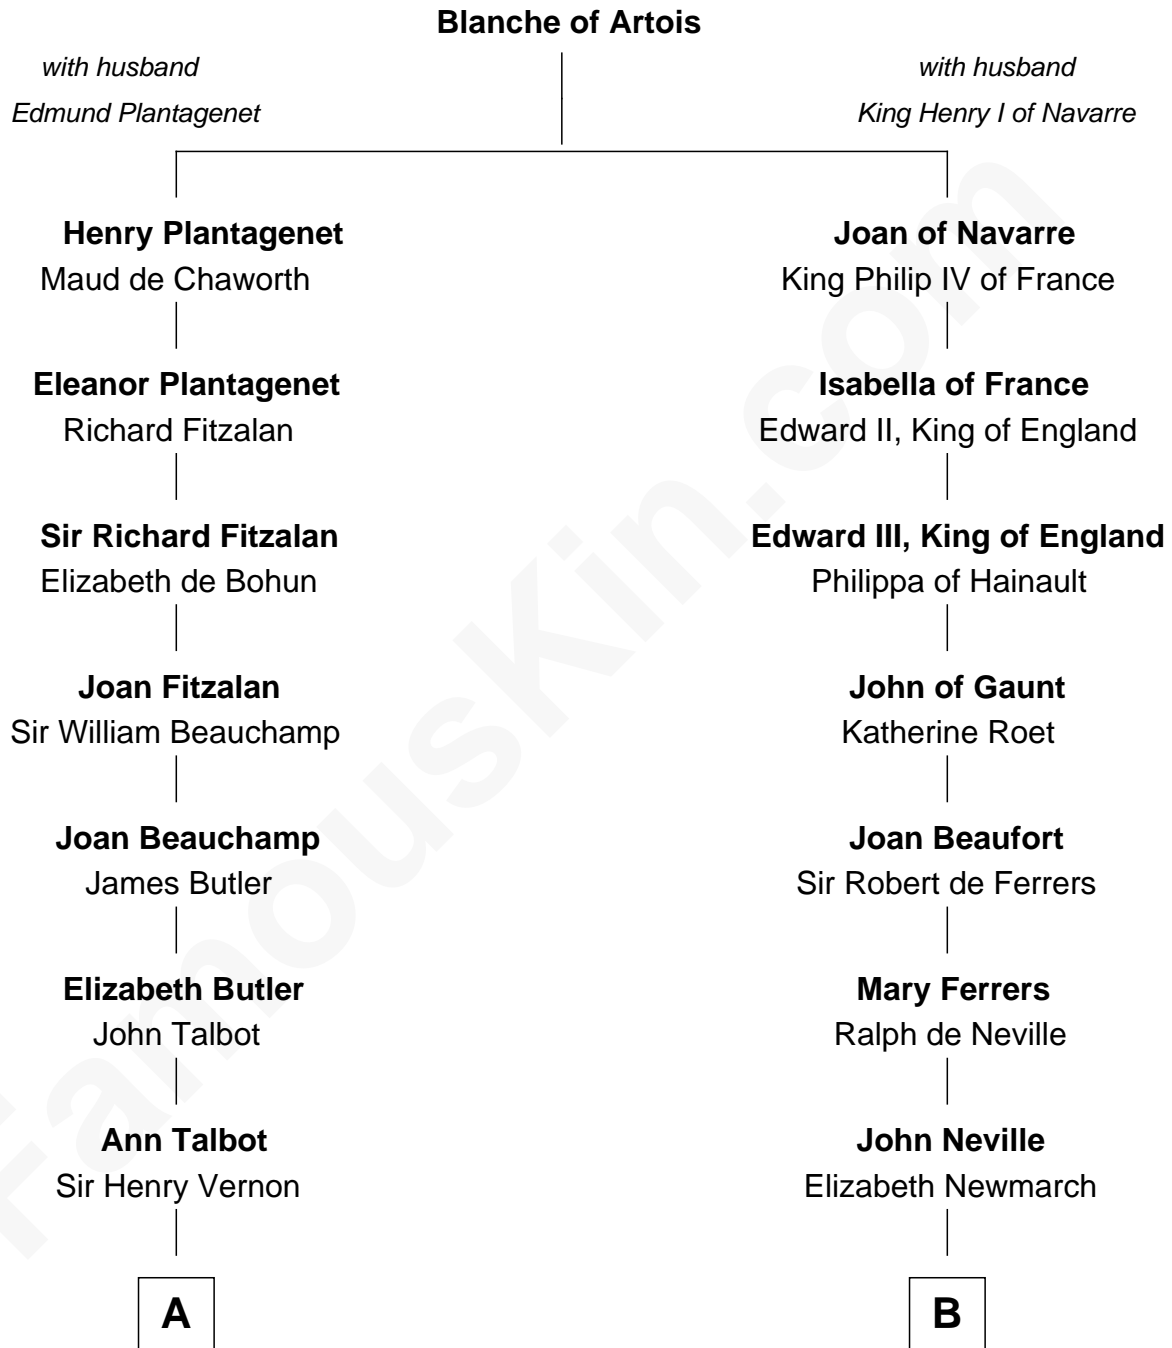

# FamousKin.com Relationship Chart of

**Lizzie Borden**

*Accused Murderess*

21st cousin of

**Charles A. Pillsbury**

*Co-Founder of C.A. Pillsbury Co.*

**C**

**Susanna Tripp**  
John Vinnicum

**Sarah L. Vinnicum**  
Joseph Morse

**Anthony Morse**  
Rhoda Morrison

**Sarah Anthony Morse**  
Andrew Jackson Borden

**Lizzie Borden**  
*Accused Murderess*

**D**

**John Carleton**  
Hannah Platts

**Moses Carleton**  
Margaret Sprake