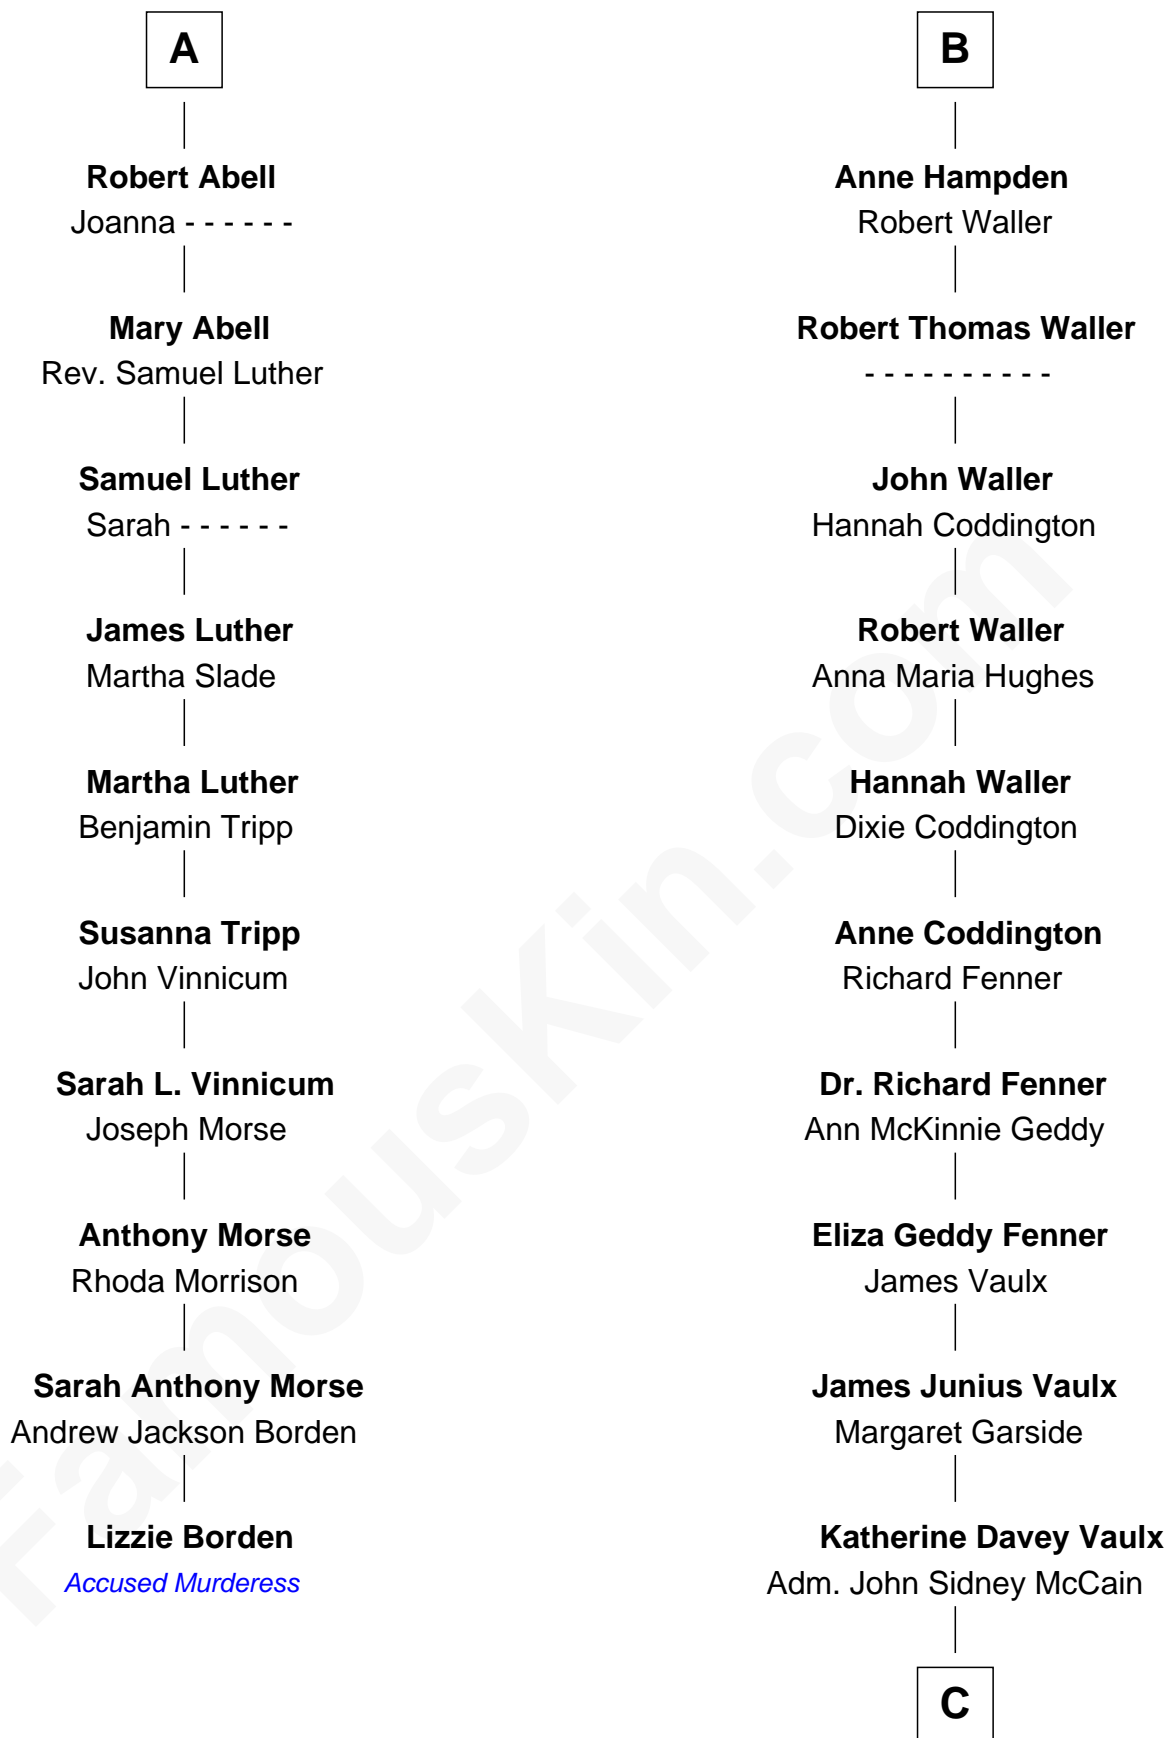

FamousKin.com Relationship Chart of

Lizzie Borden

Accused Murderess

16th cousin 2 times removed of

John McCain

U.S. Senator from Arizona

Sir Walter Blount

Sancha de Ayala

C

Adm. John Sidney McCain

Roberta Wright

John McCain

U.S. Senator from Arizona

FamousKin.com