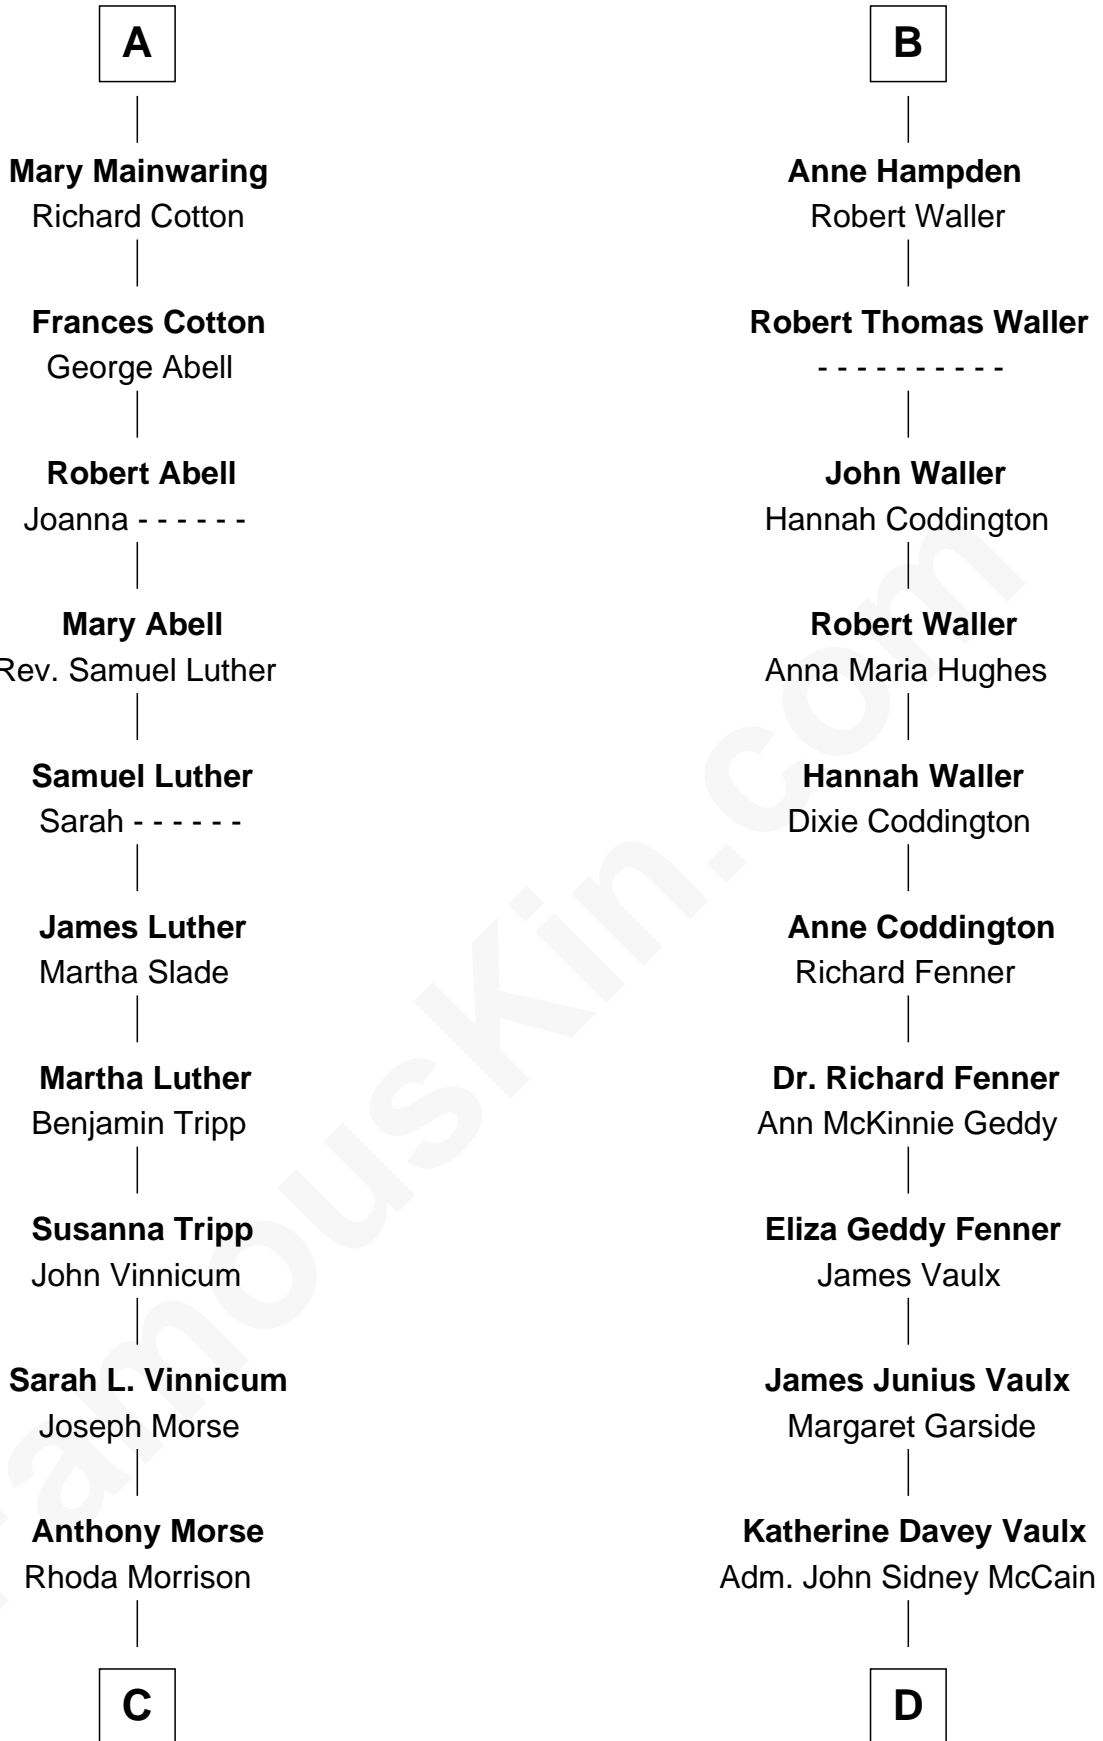

FamousKin.com Relationship Chart of

Lizzie Borden

Accused Murderess

18th cousin of

John McCain

U.S. Senator from Arizona

John de Welles

Maud de Roos

C

Sarah Anthony Morse
Andrew Jackson Borden

Lizzie Borden
Accused Murderess

D

Adm. John Sidney McCain
Roberta Wright

John McCain
U.S. Senator from Arizona

FamousKin.com