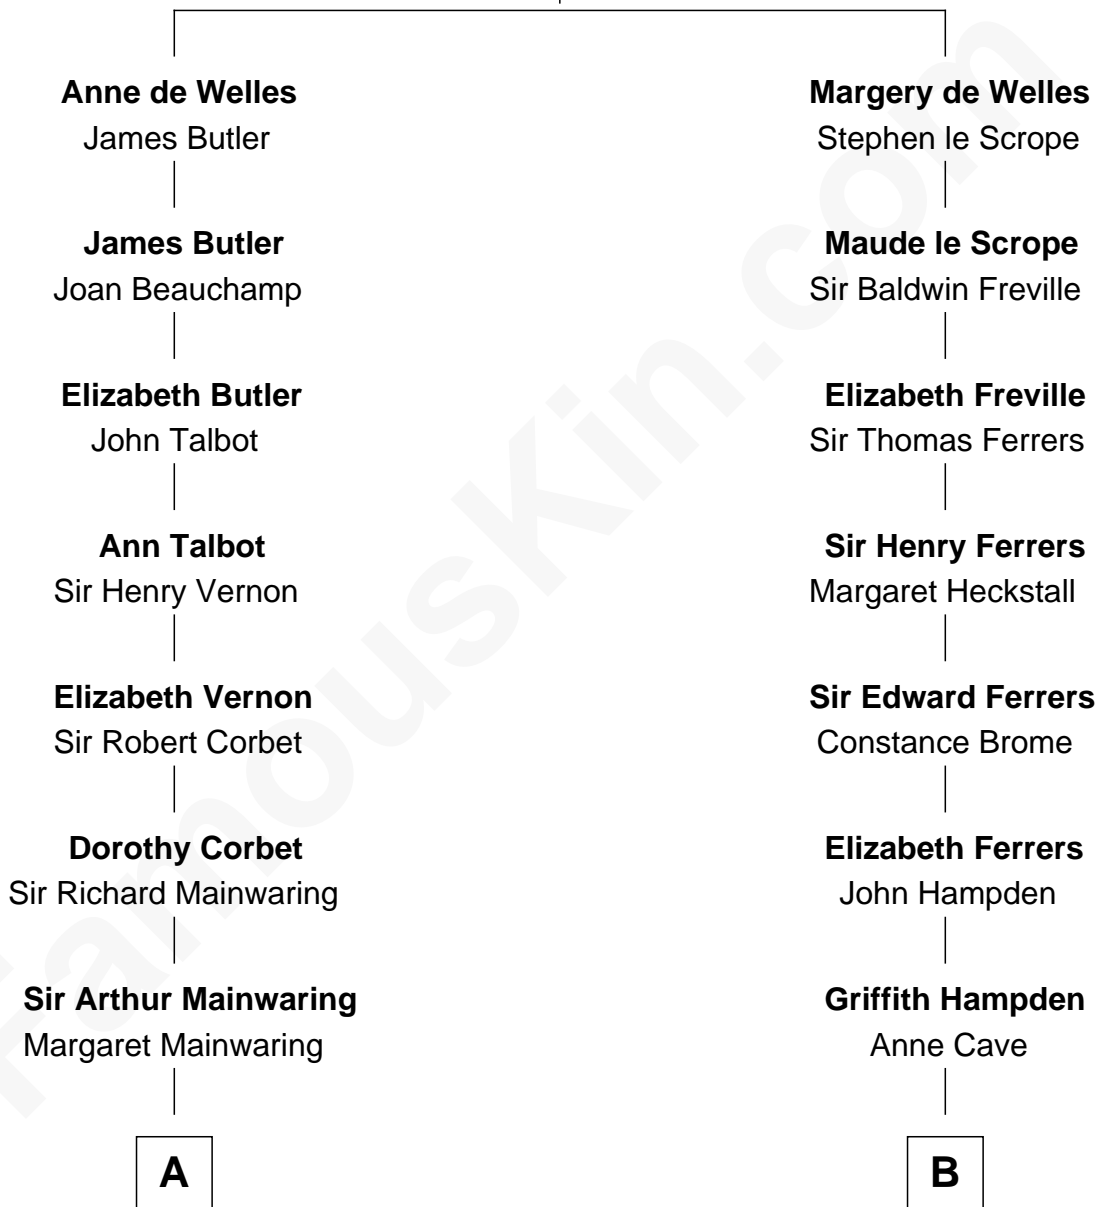

FamousKin.com Relationship Chart of

Lizzie Borden

Accused Murderess

18th cousin of

John McCain

U.S. Senator from Arizona

John de Welles

Maud de Roos

C

Sarah Anthony Morse
Andrew Jackson Borden

Lizzie Borden
Accused Murderess

D

Adm. John Sidney McCain
Roberta Wright

John McCain
U.S. Senator from Arizona

FamousKin.com