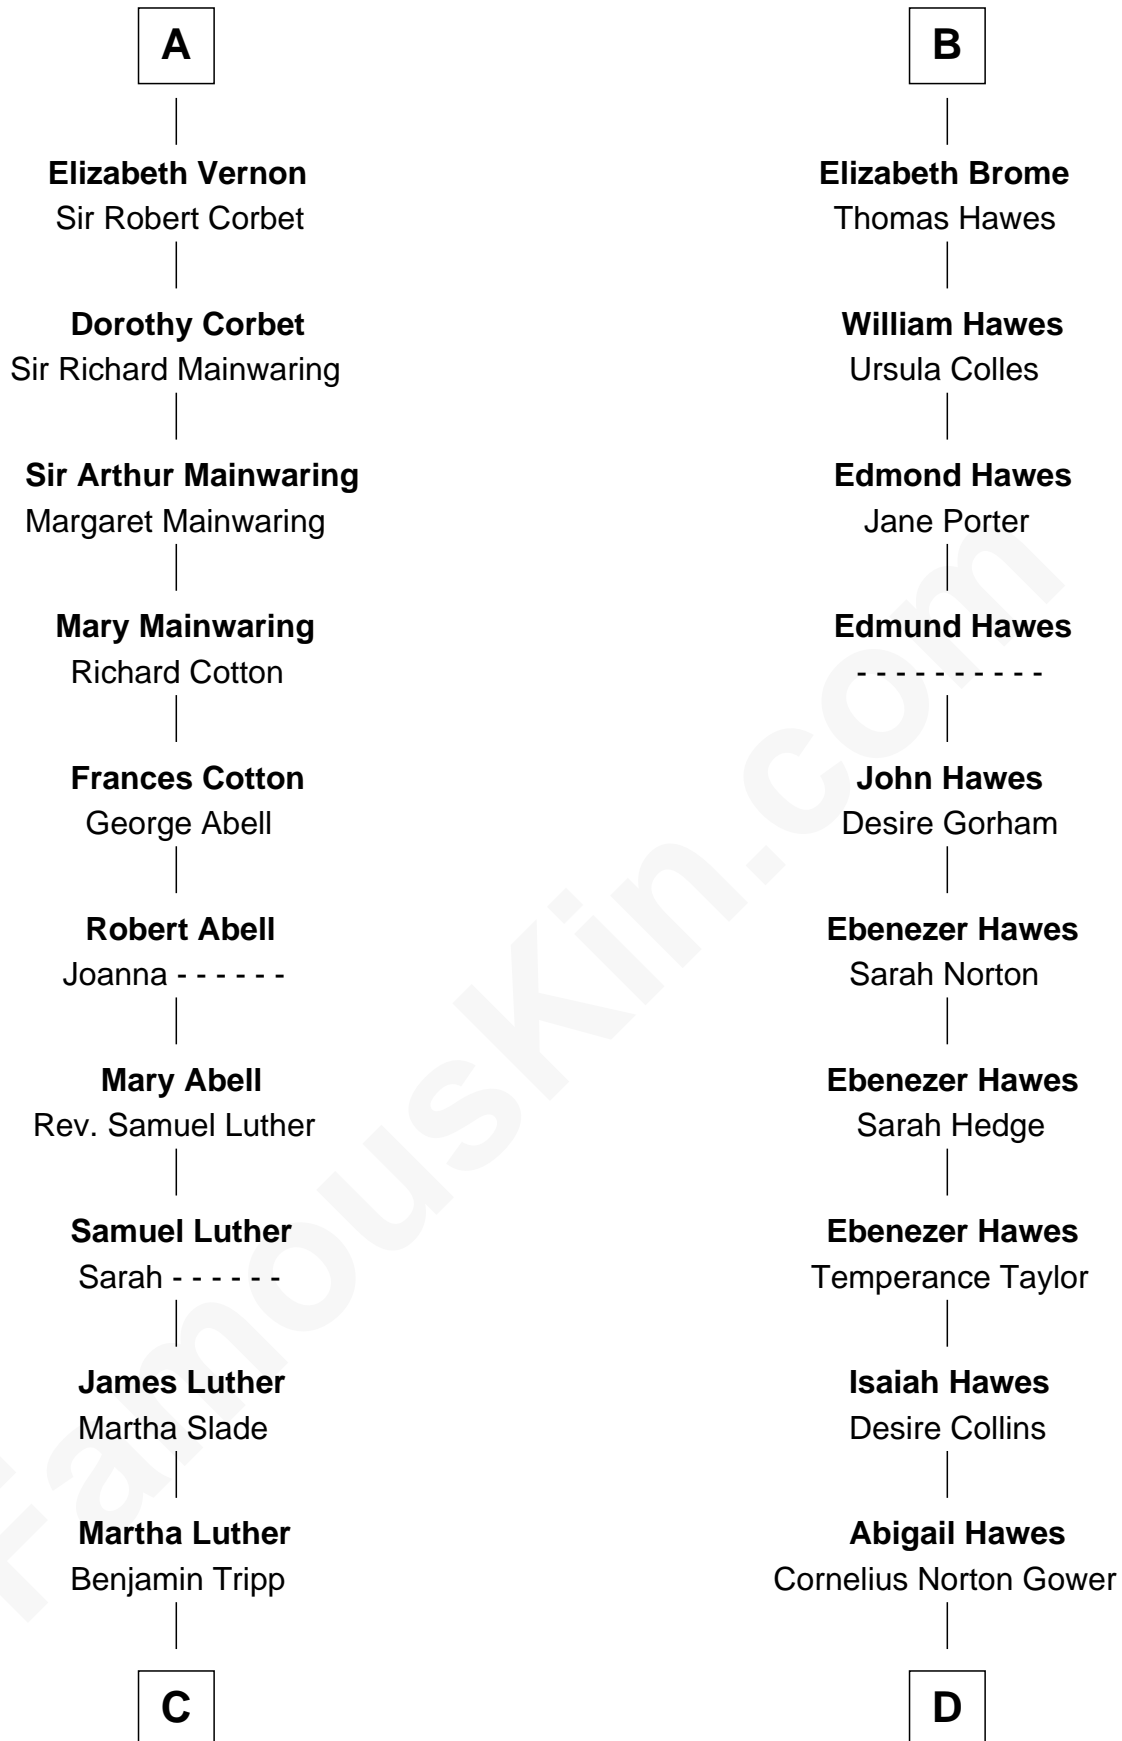

FamousKin.com Relationship Chart of

Lizzie Borden

Accused Murderess

21st cousin of

Sarah Palin

9th Governor of Alaska

Sir Robert de Ros

Isabel de Aubeney

C

Susanna Tripp

John Vinnicum

Sarah L. Vinnicum

Joseph Morse

Anthony Morse

Rhoda Morrison

Sarah Anthony Morse