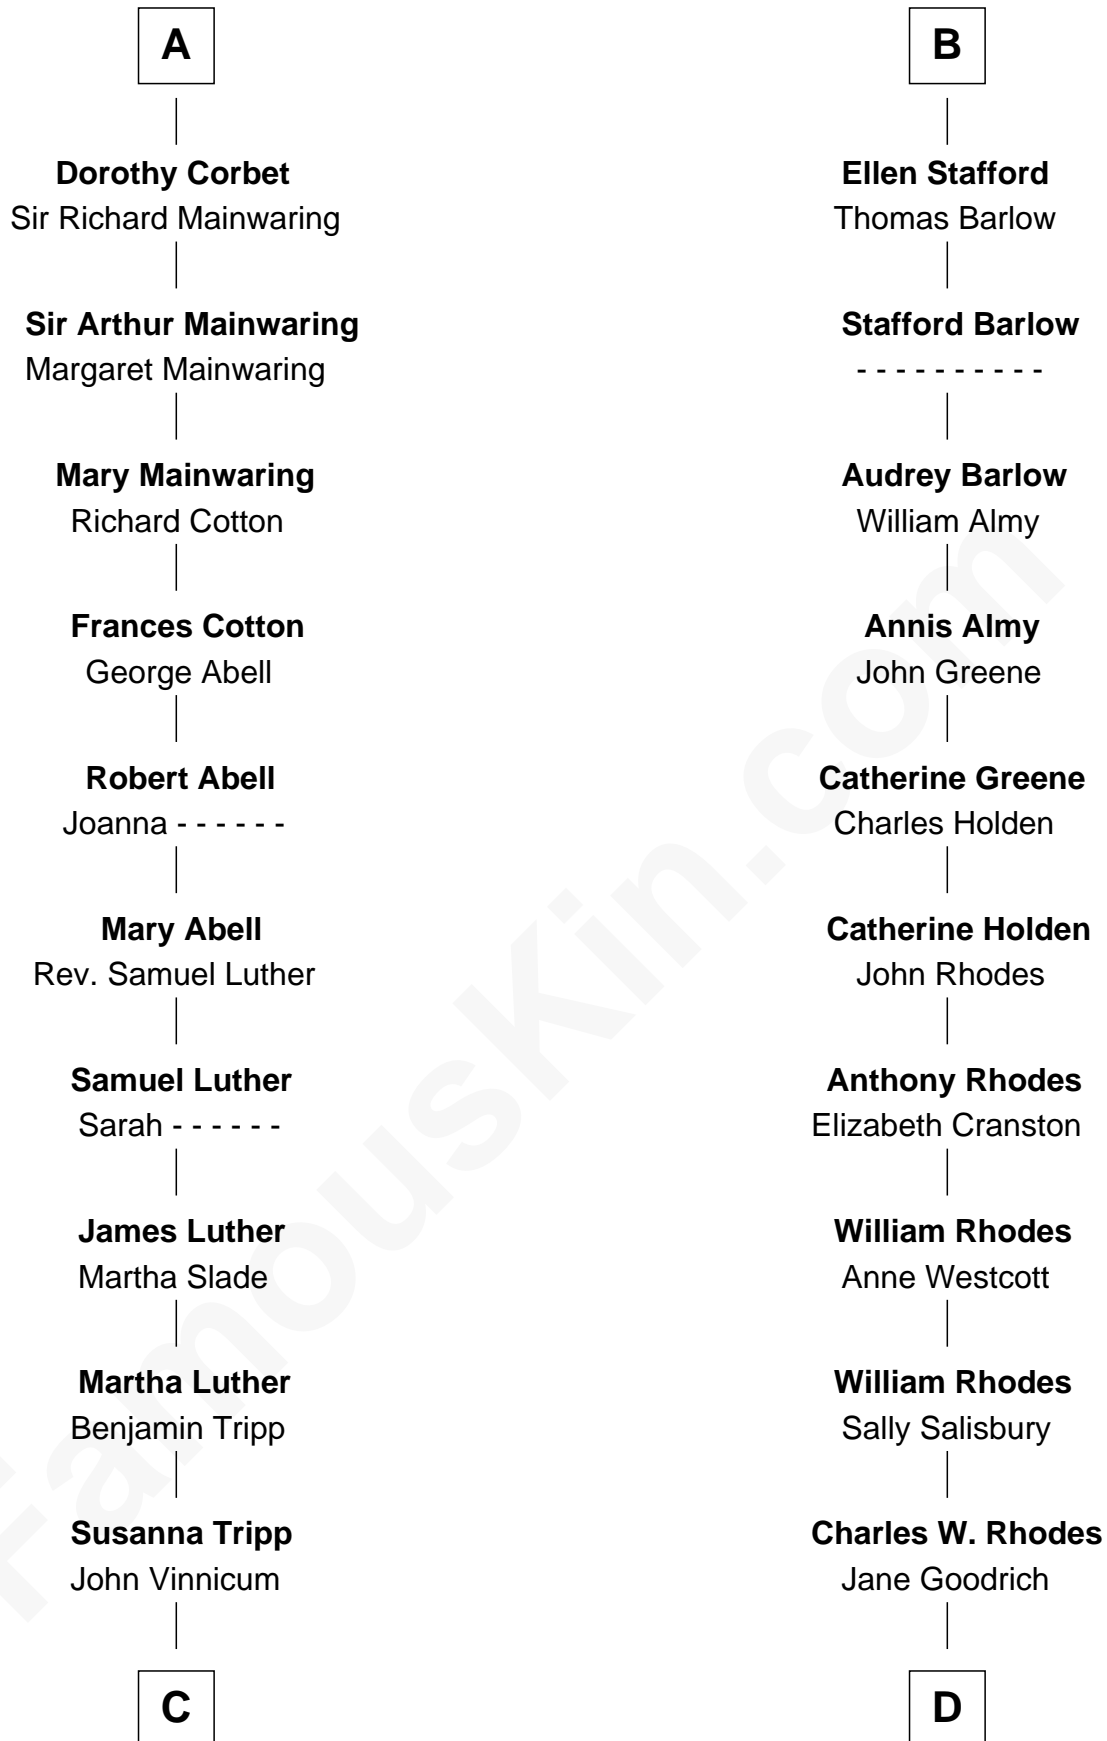

# FamousKin.com Relationship Chart of

**Lizzie Borden**

*Accused Murderess*

20th cousin 1 time removed of

**Sarah Palin**

*9th Governor of Alaska*

**C**

**Sarah L. Vinnicum**

Joseph Morse

**Anthony Morse**

Rhoda Morrison

**Sarah Anthony Morse**

Andrew Jackson Borden

**Lizzie Borden**

*Accused Murderess*

**D**

**Alma Miranda Rhodes**

James W. Heath

**Charles R. Heath**

Alice Adeline Oriel

**Charles Francis Heath**

Nellie Marie Brandt

**Charles Richard Heath**

Sarah Sheeran