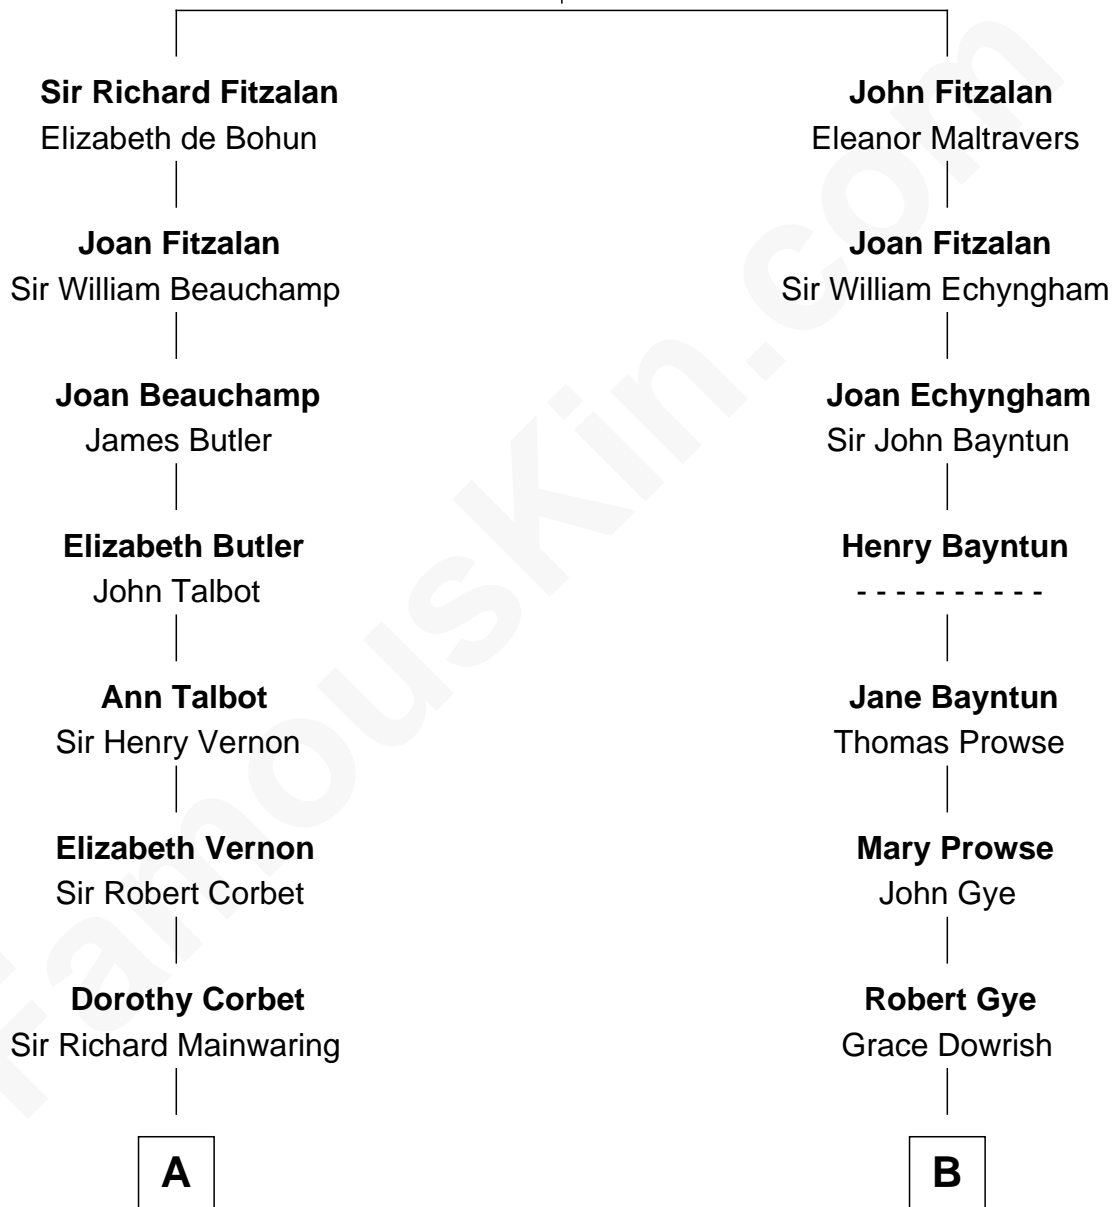

# FamousKin.com Relationship Chart of

**Lizzie Borden**

*Accused Murderess*

18th cousin 1 time removed of

**Sarah Palin**

*9th Governor of Alaska*

**Richard Fitzalan**  
Eleanor Plantagenet

FamousKin.com