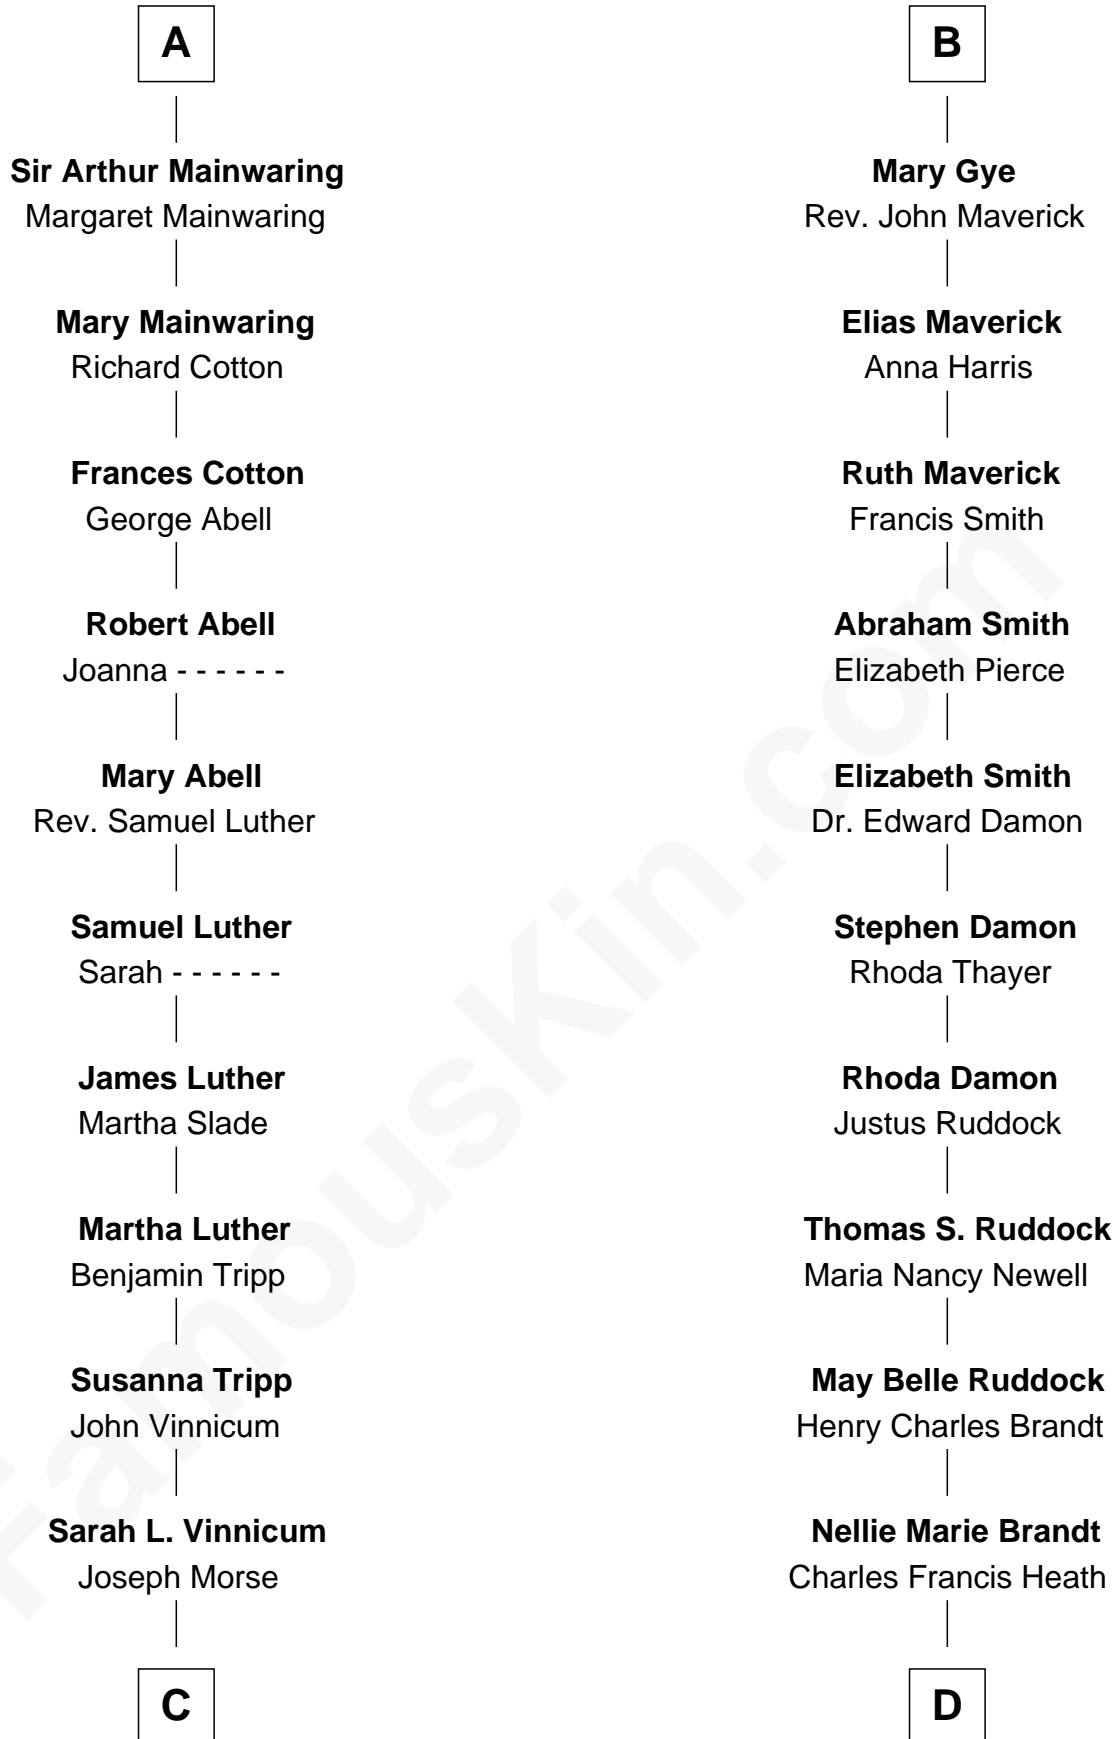

# FamousKin.com Relationship Chart of

**Lizzie Borden**

*Accused Murderess*

18th cousin 1 time removed of

**Sarah Palin**

*9th Governor of Alaska*

**Richard Fitzalan**  
Eleanor Plantagenet

FamousKin.com